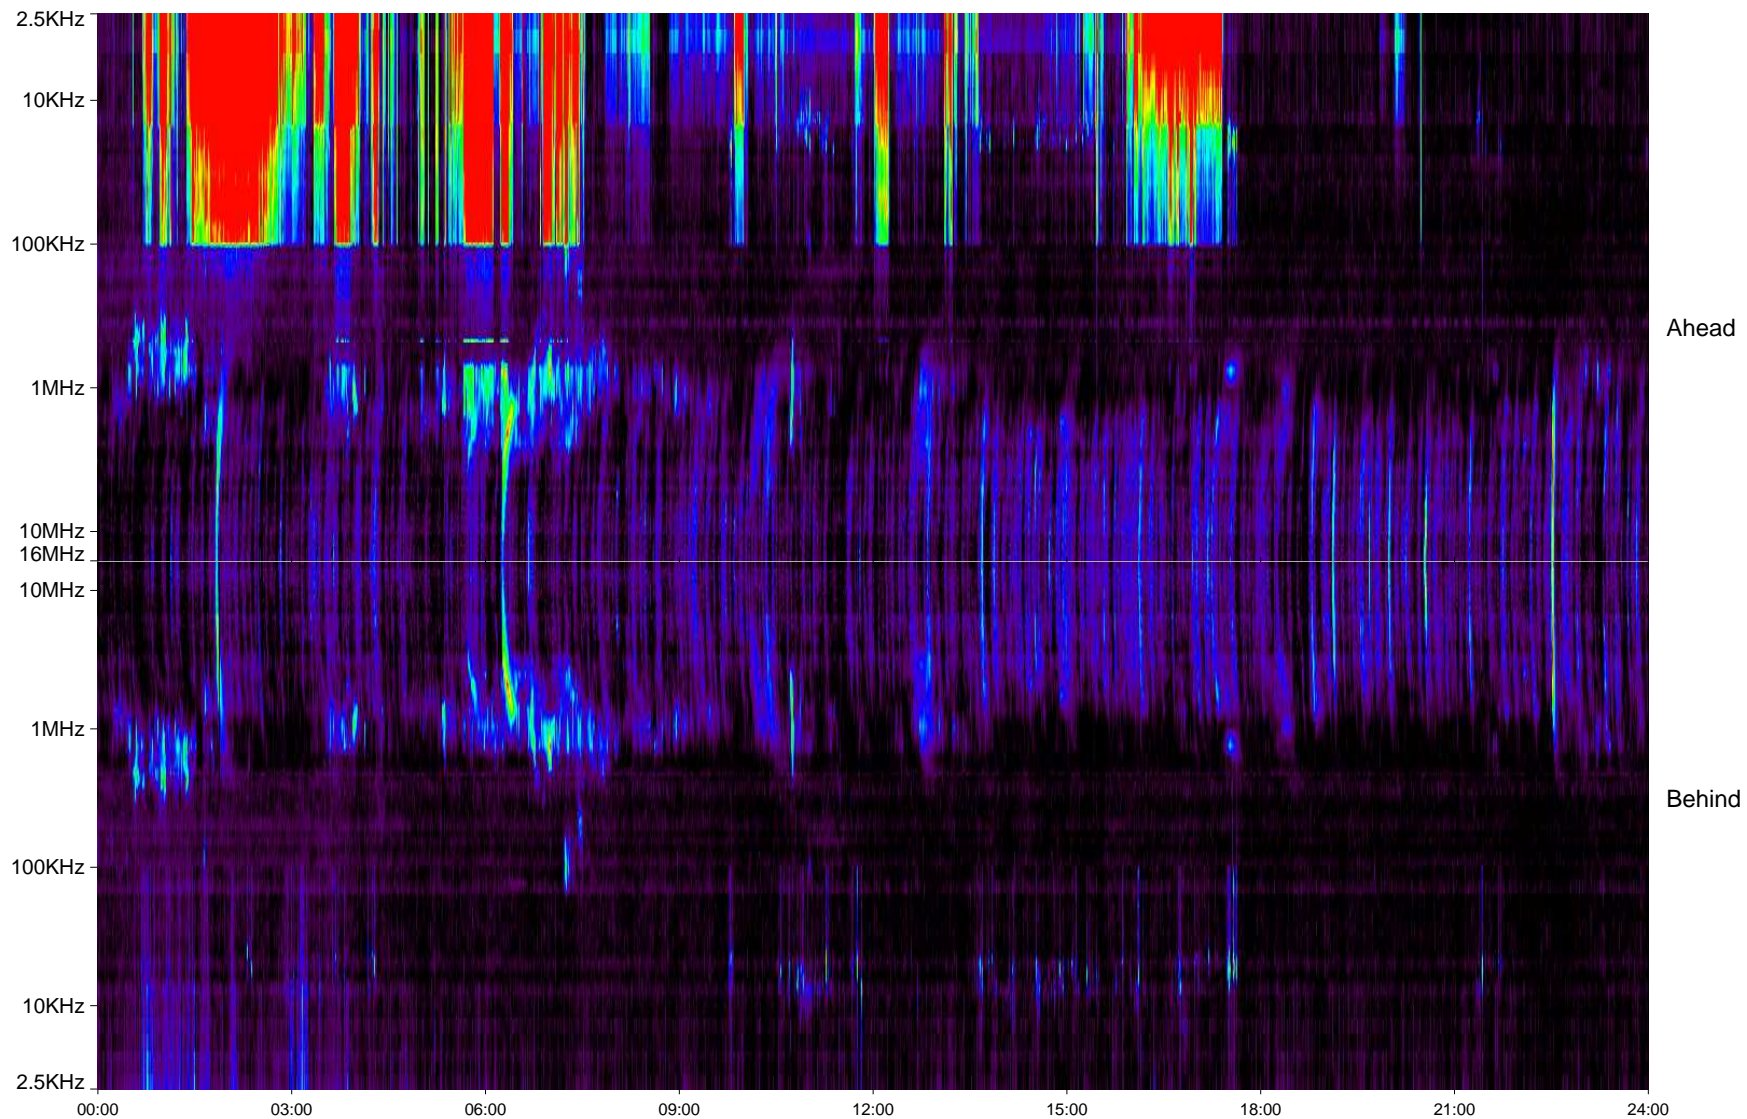

# STEREO/Waves Summary Plot - 2006 - Day 316 12-Nov-2006

Ahead filename = swaves\_ahead\_2006\_316\_1\_02.ptp

Behind filename = swaves\_behind\_2006\_316\_1\_02.ptp