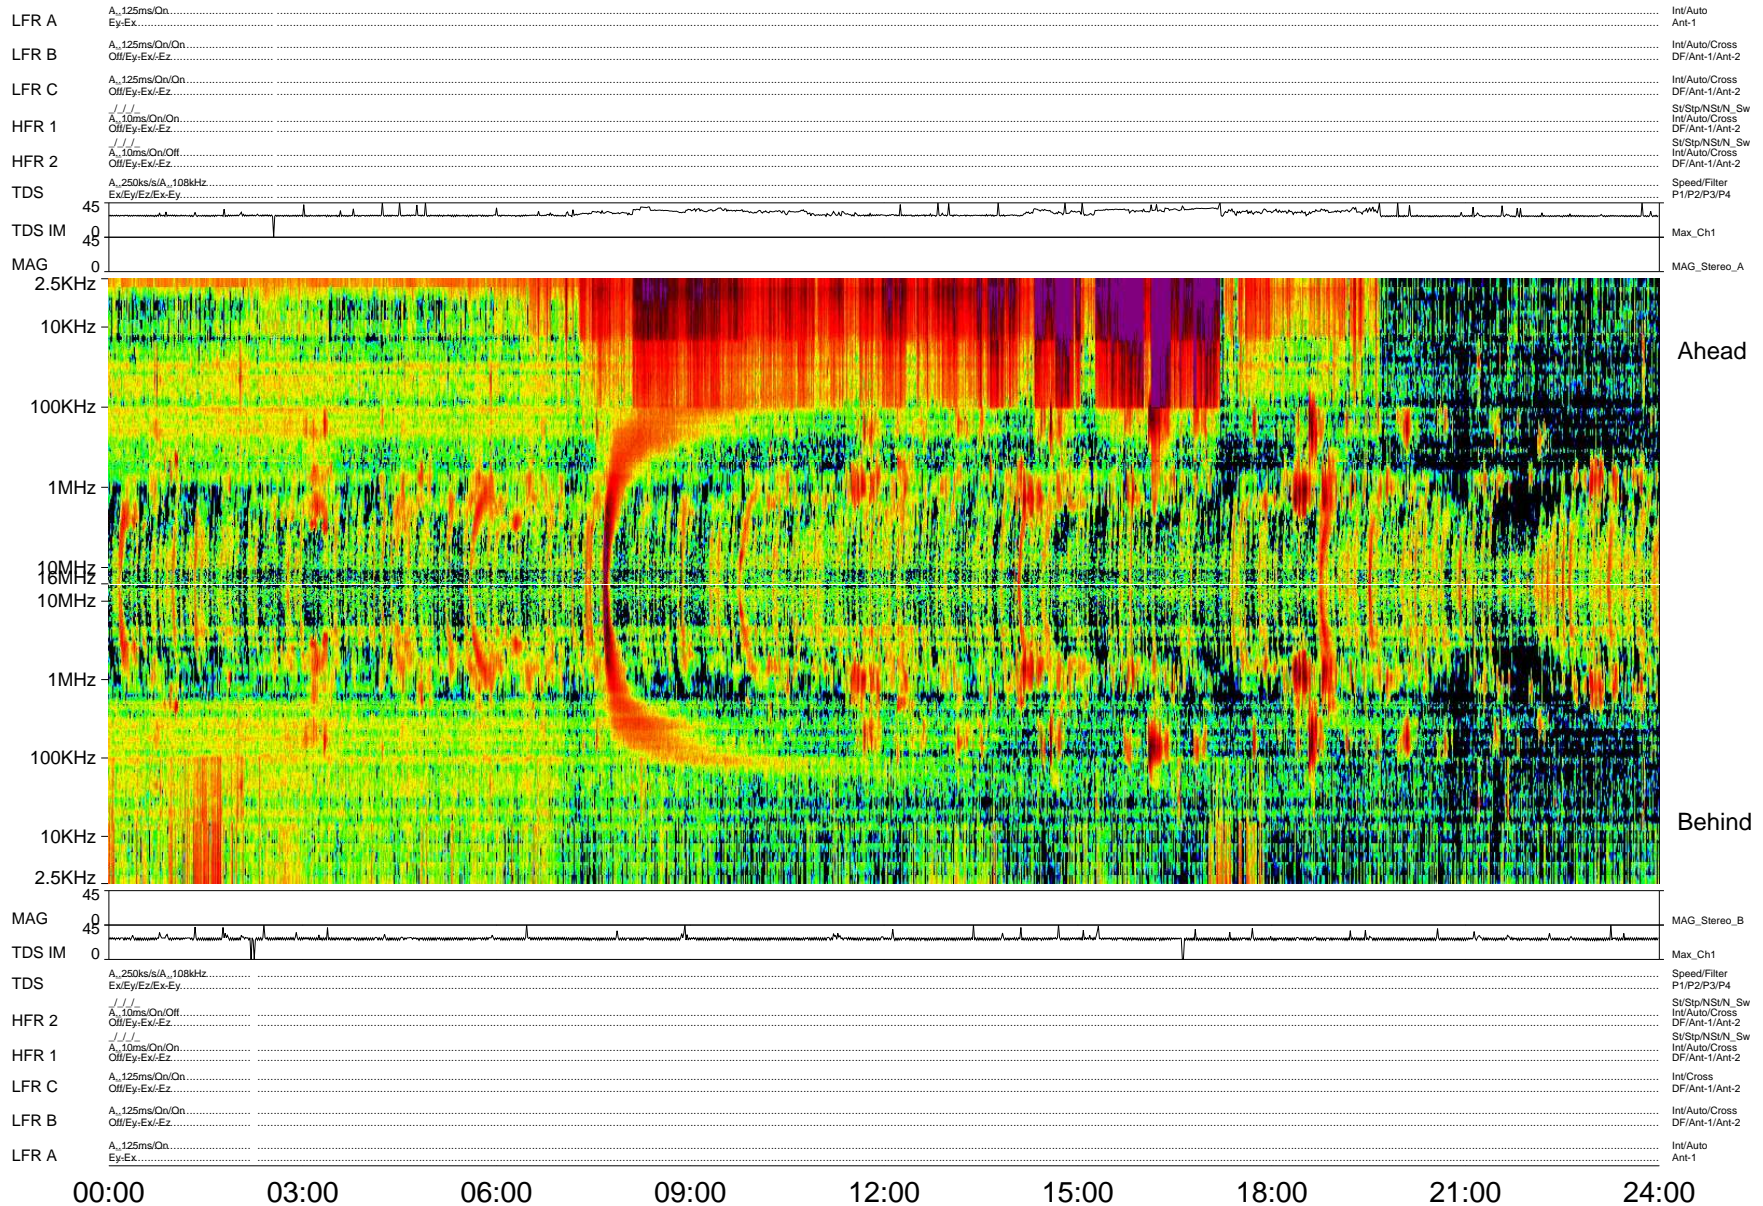

STEREO/Waves Summary Plot - 2006 - Day 315 11-Nov-2006

Ahead filename = swaves_ahead_2006_315_1_02.ptp

Behind filename = swaves_behind_2006_315_1_02.ptp