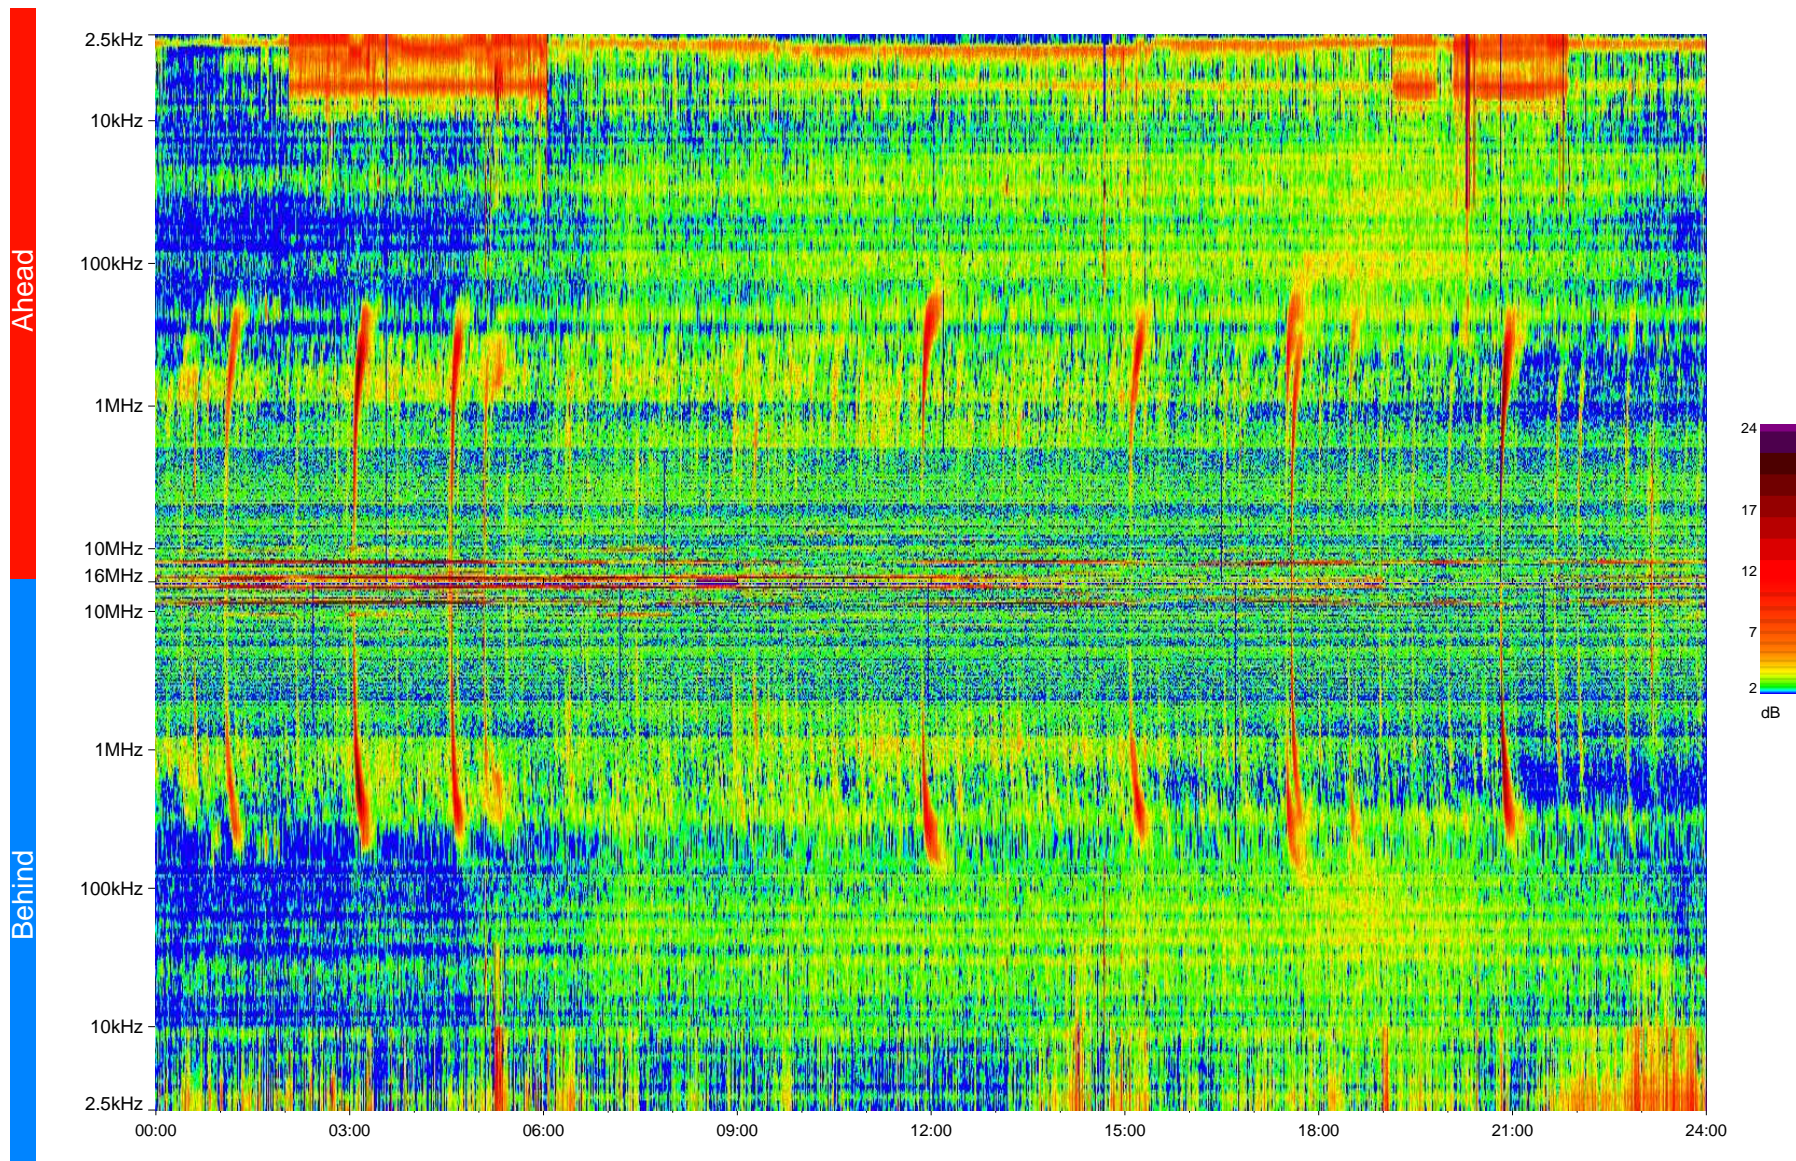

# STEREO/WAVES Daily Summary - 08-Nov-2006 ( DOY 312)

Ahead source file = swaves\_ahead\_2006\_312\_1\_01.fin  
Ahead PSE Angle = xxx.x

Behind PSE Angle = xxx.x  
Behind source file = swaves\_behind\_2006\_312\_1\_01.fin

Time (UTC)

swaves\_summary\_20061108\_c  
Produced on 2007-12-17 at 12:47:17 with TMIib V932 and Dynspec V011