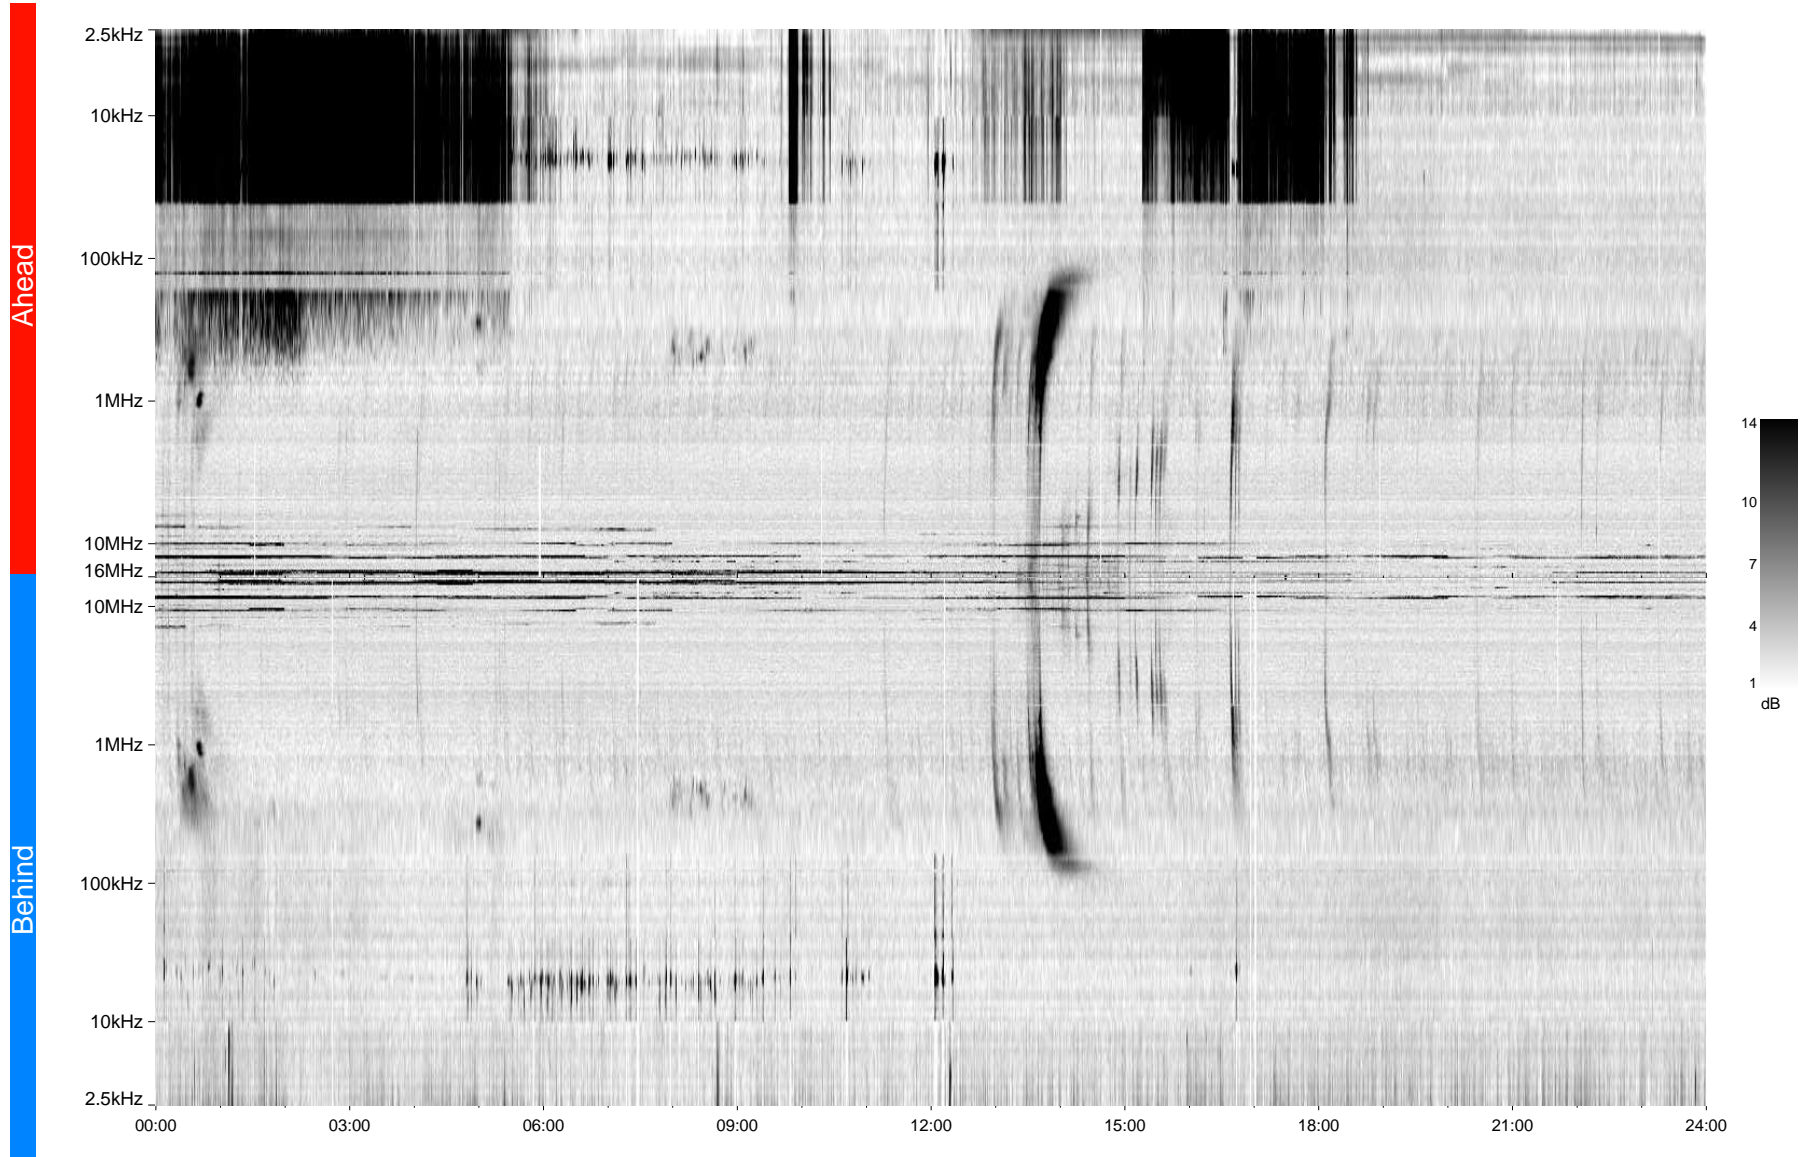

STEREO/WAVES Daily Summary - 07-Nov-2006 (DOY 311)

Ahead source file = swaves Ahead_2006_311_1_02.fin
Ahead PSE Angle = xxx.x

Behind PSE Angle = xxx.x
Behind source file = swaves_behind_2006_311_1_03.fin

Time (UTC)

swaves_summary_20061107.g
Produced on 2007-12-17 at 12:39:44 with TMIib V932 and Dynspec V011