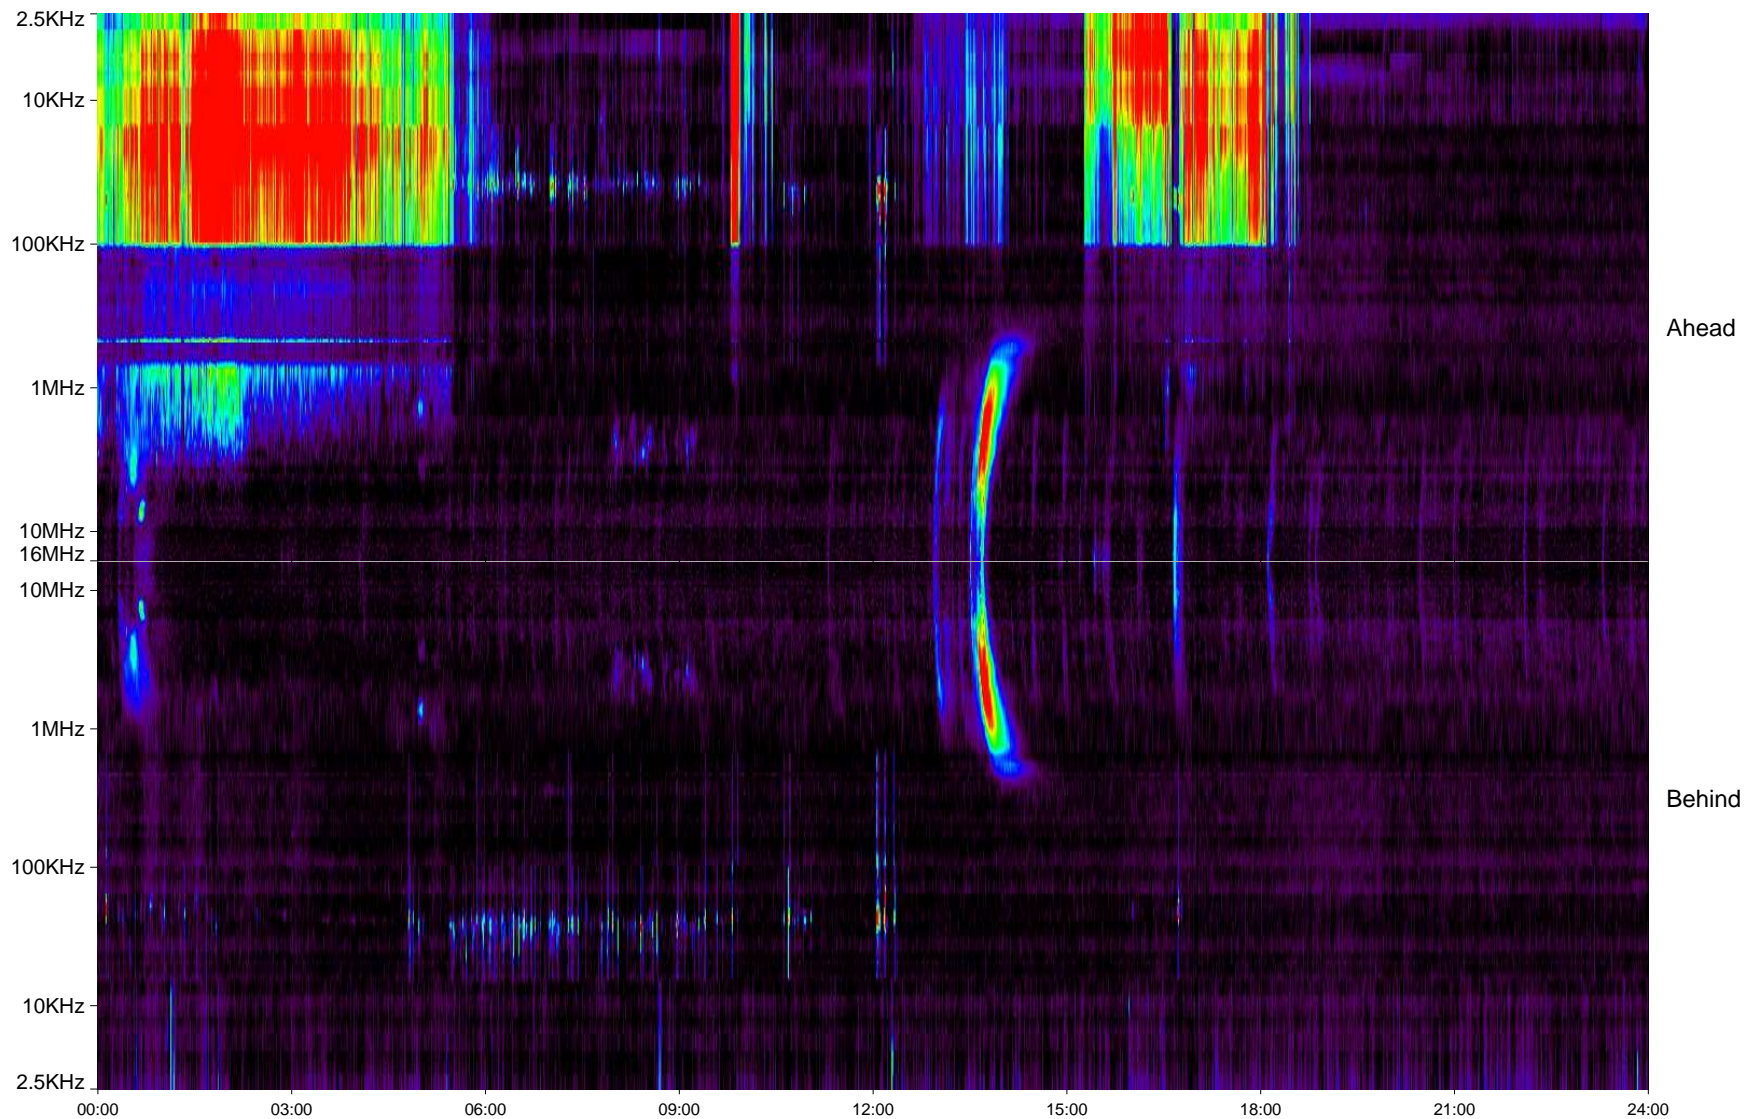

# STEREO/Waves Summary Plot - 2006 - Day 311 07-Nov-2006

Ahead filename = swaves\_ahead\_2006\_311\_1\_02.ptp

Behind filename = swaves\_behind\_2006\_311\_1\_02.ptp