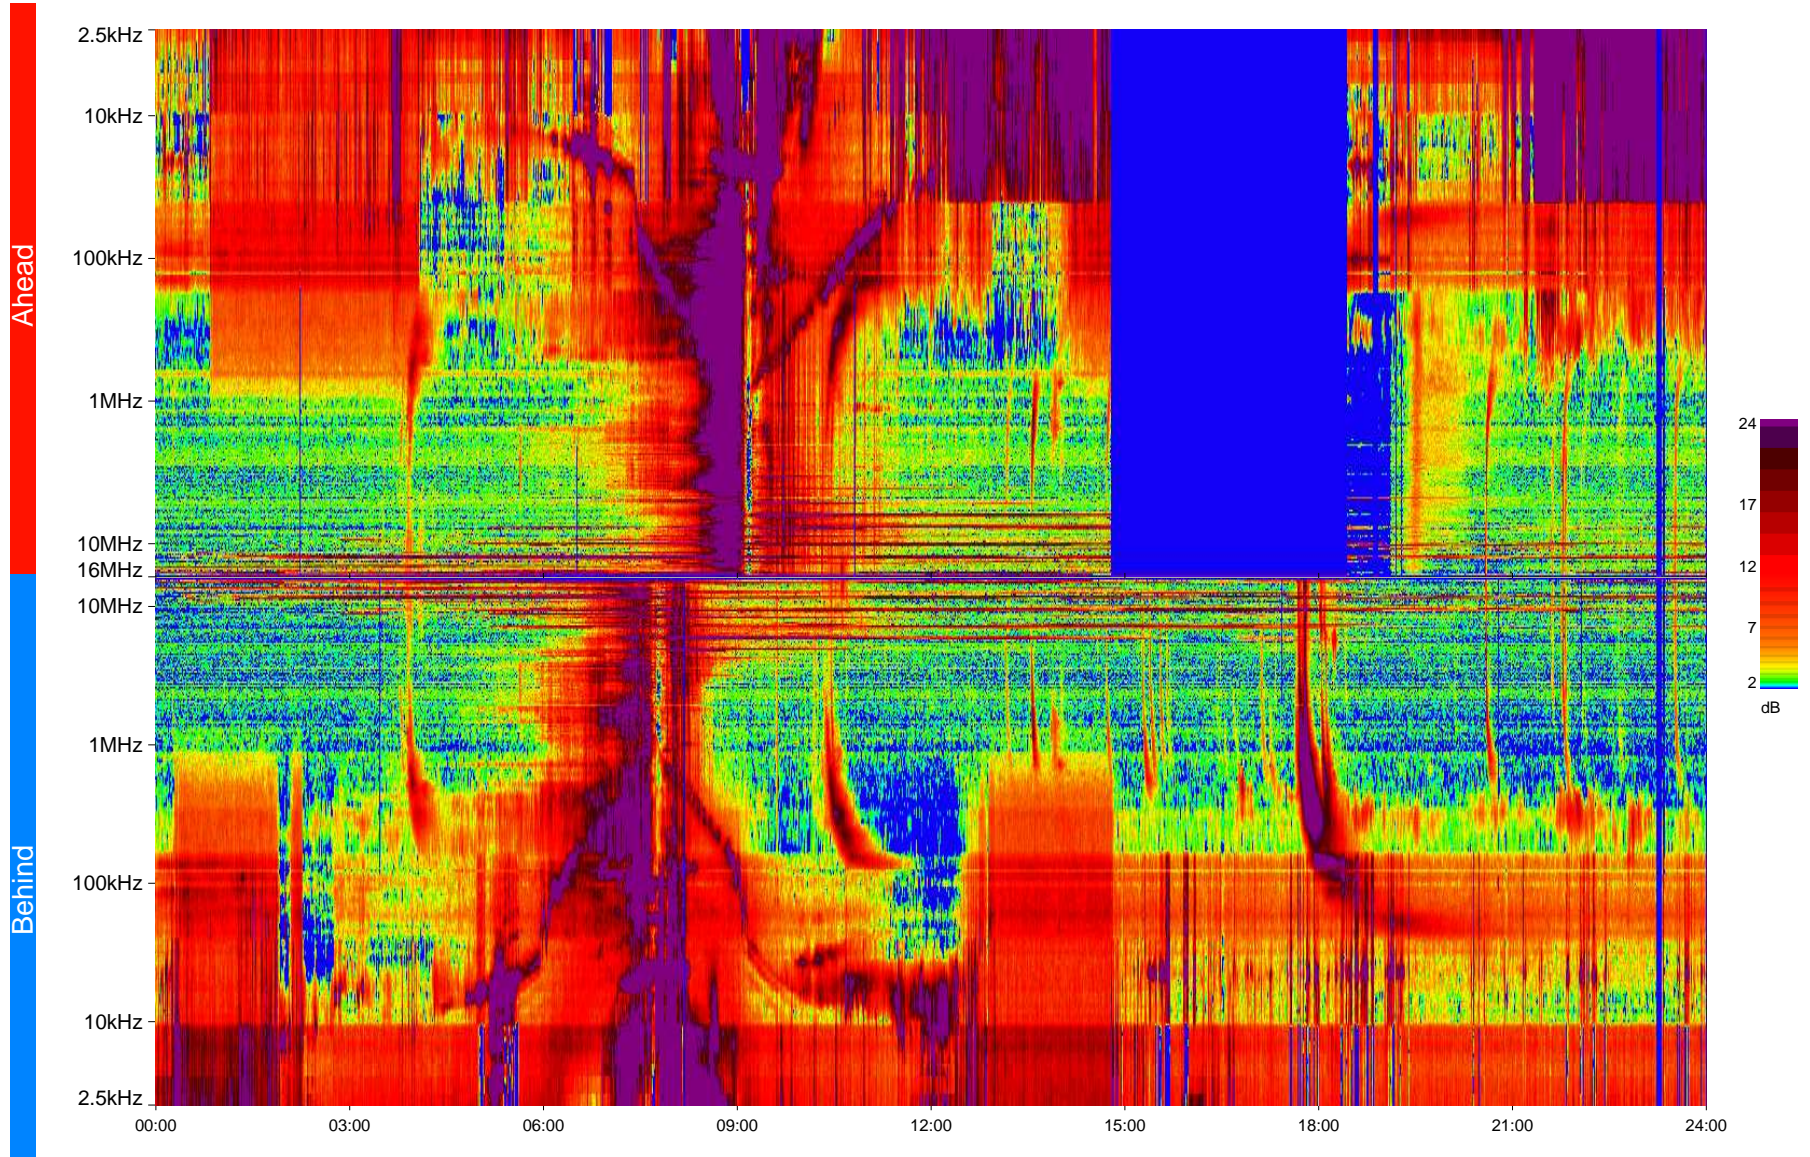

# STEREO/Waves Daily Summary - 06-Nov-2006 (310)

Ahead source file = swaves\_ahead\_2006\_310\_1\_02.ptp  
Ahead PSE Angle = xxx.x

Behind source file = swaves\_behind\_2006\_310\_1\_02.ptp  
Behind PSE Angle = xxx.x

Time (UTC)

/Volumes/data/stereo/processed/summary/2006/swaves\_summary\_20061106\_gs.ps  
Produced on Fri Nov 17 17:38:07 2006 with TMLib Version xxx