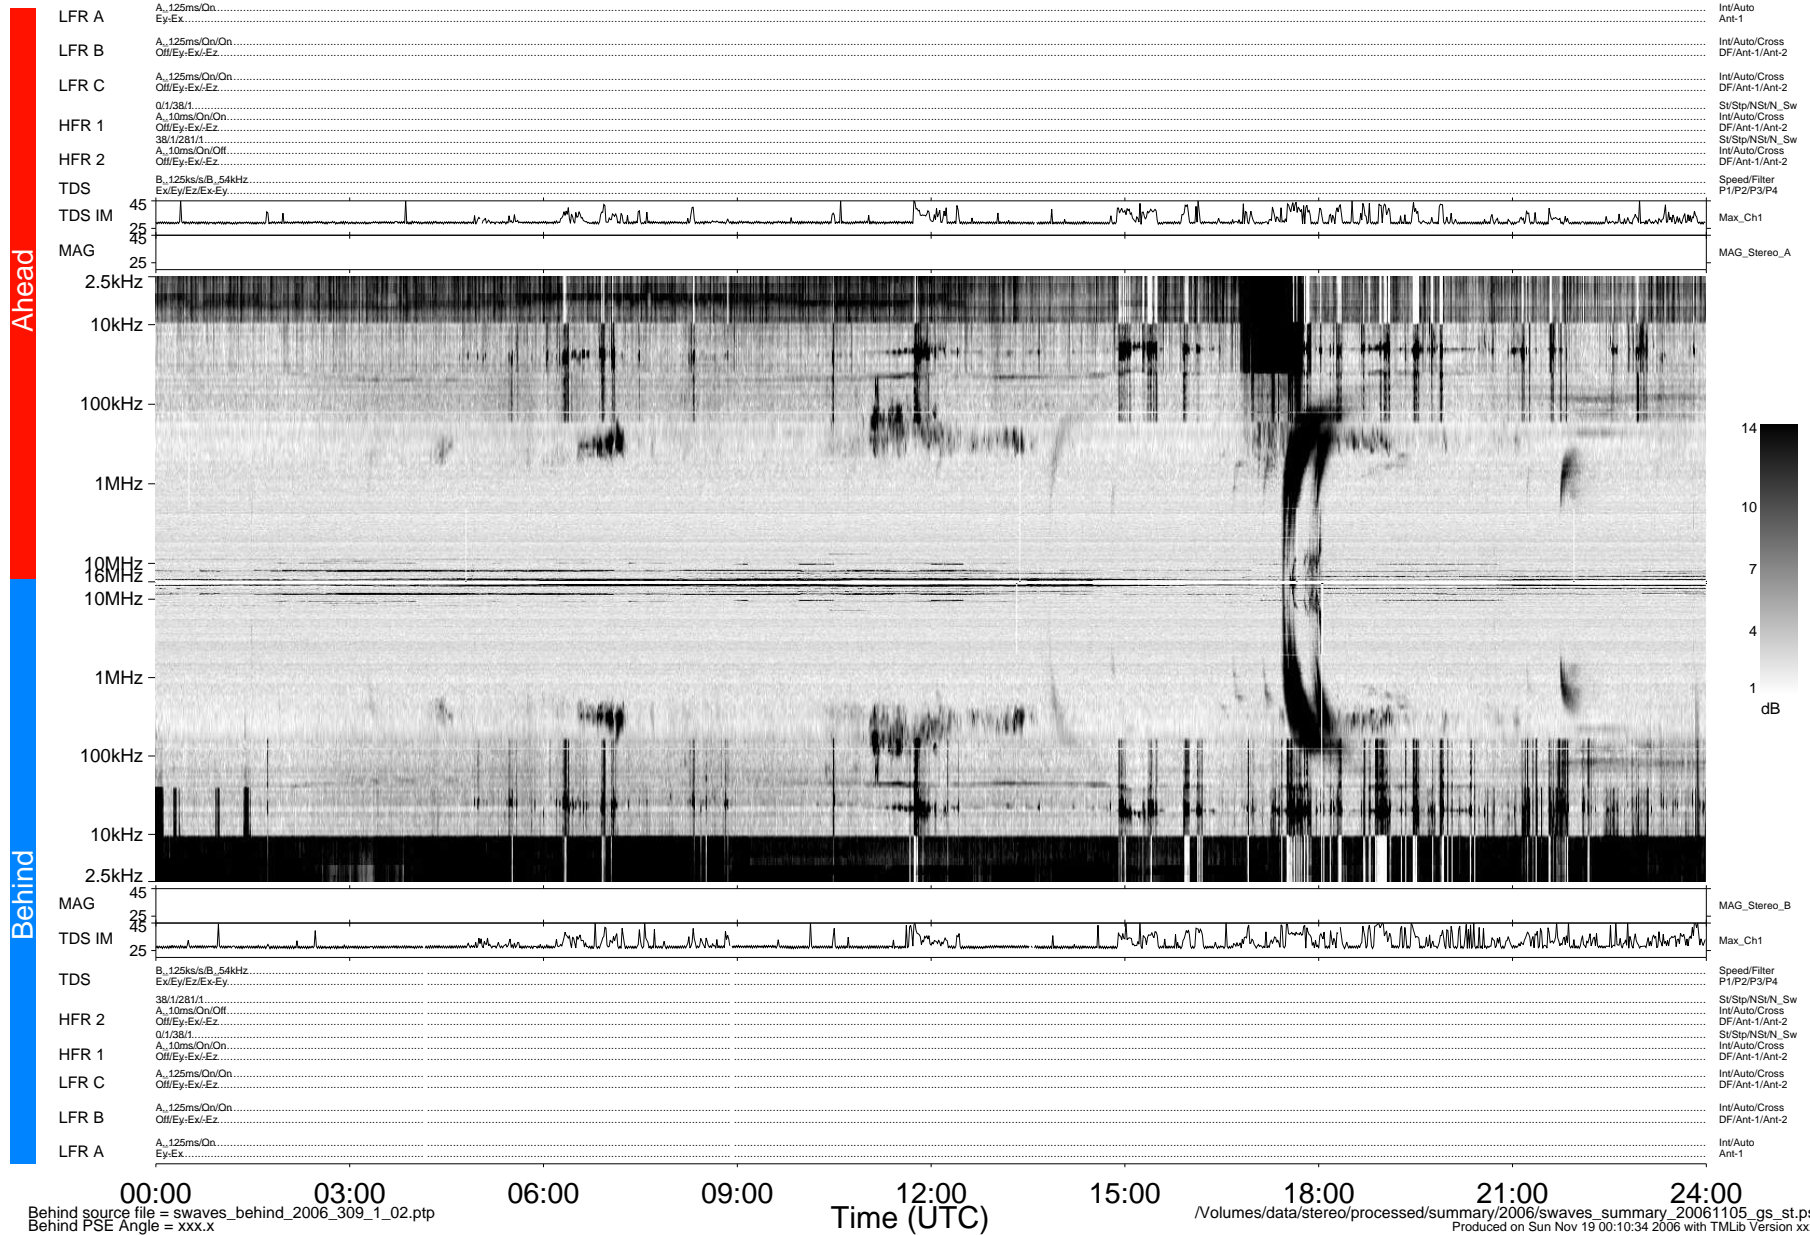

STEREO/Waves Daily Summary - 05-Nov-2006 (309)

Ahead source file = swaves_ahead_2006_309_1_02.ptp
 Ahead PSE Angle = xxx.x

Behind source file = swaves_behind_2006_309_1_02.ptp
 Behind PSE Angle = xxx.x

/Volumes/data/sterco/processed/summary/2006/swaves_summary_20061105_gs_st.ps
 Produced on Sun Nov 19 00:10:34 2006 with TMLib Version xxx