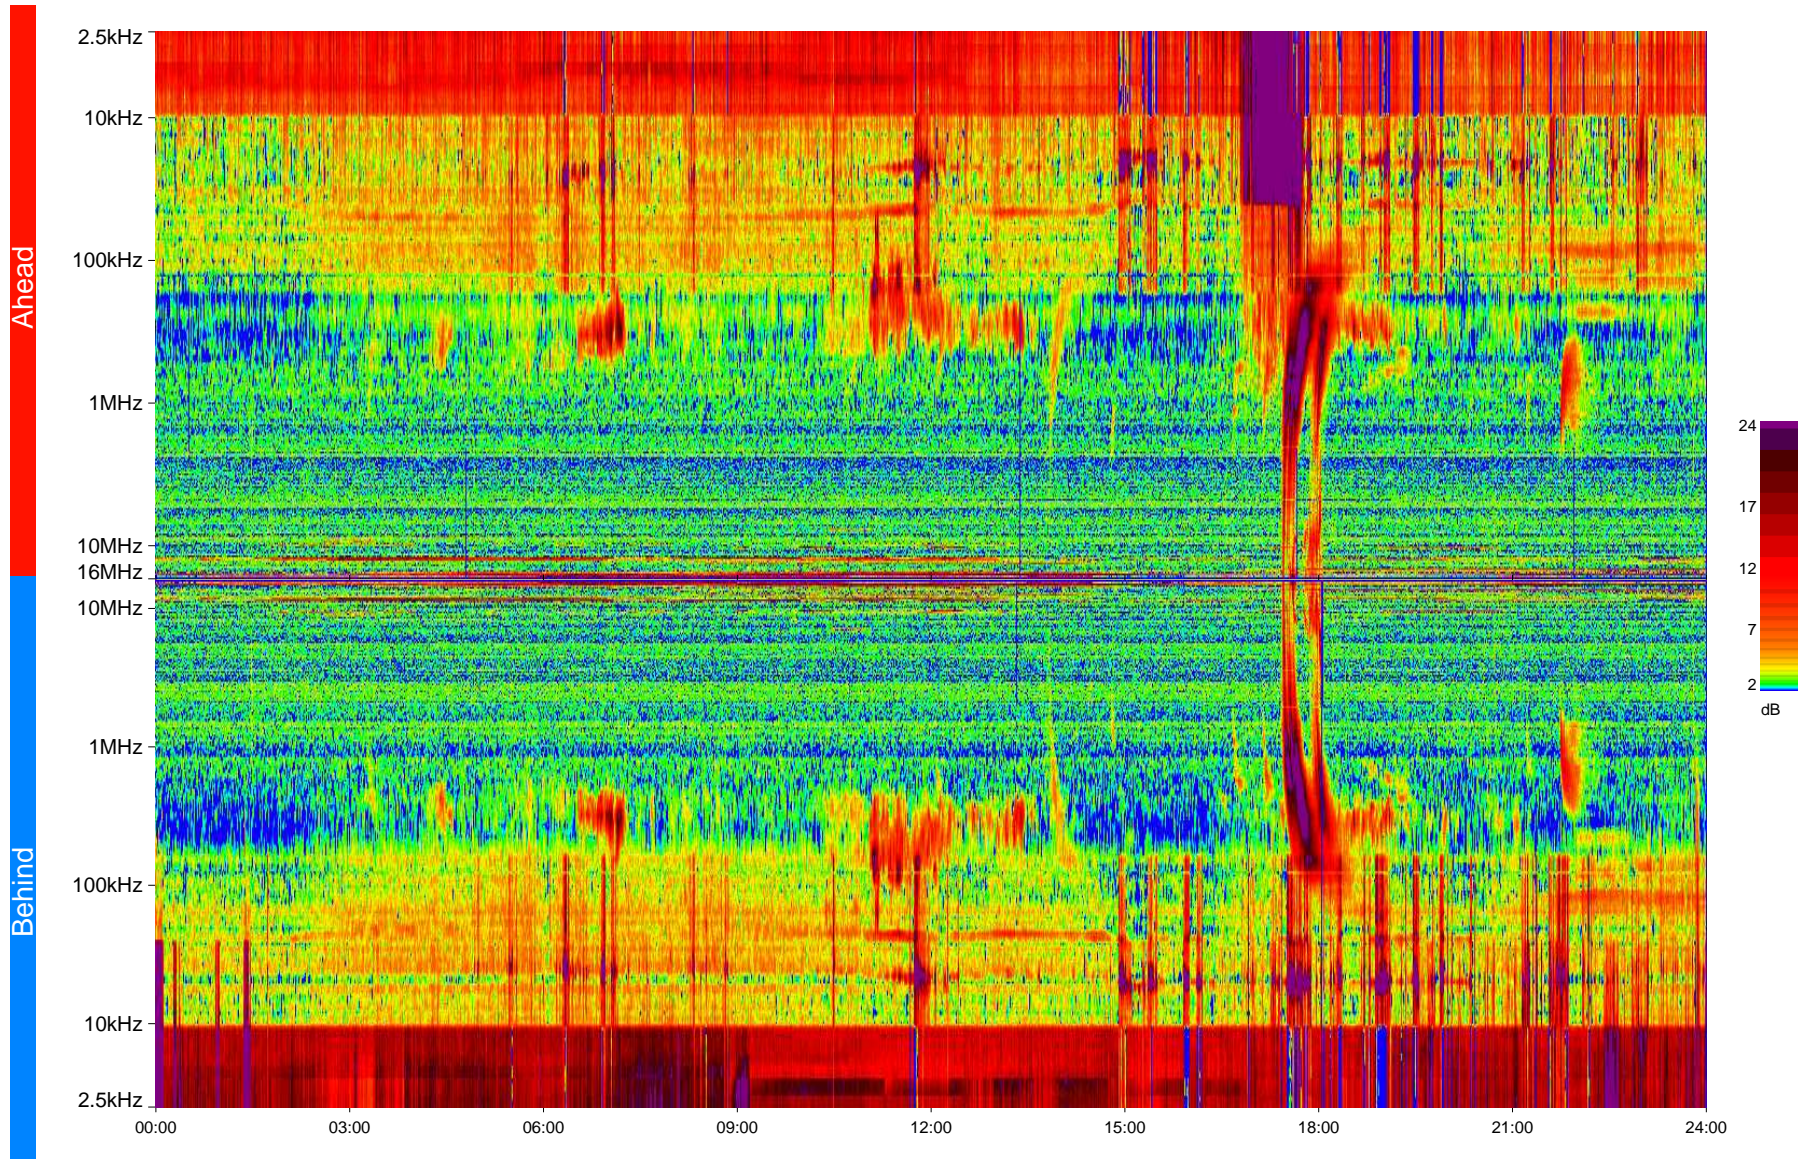

STEREO/Waves Daily Summary - 05-Nov-2006 (309)

Ahead source file = swaves Ahead_2006_309_1_02.ptp
Ahead PSE Angle = xxx.x

Behind source file = swaves_behind_2006_309_1_02.ptp
Behind PSE Angle = xxx.x

Time (UTC)

/Volumes/data/stereo/processed/summary/2006/swaves_summary_20061105_cl.ps
Produced on Sat Nov 18 23:59:11 2006 with TMLib Version xxx