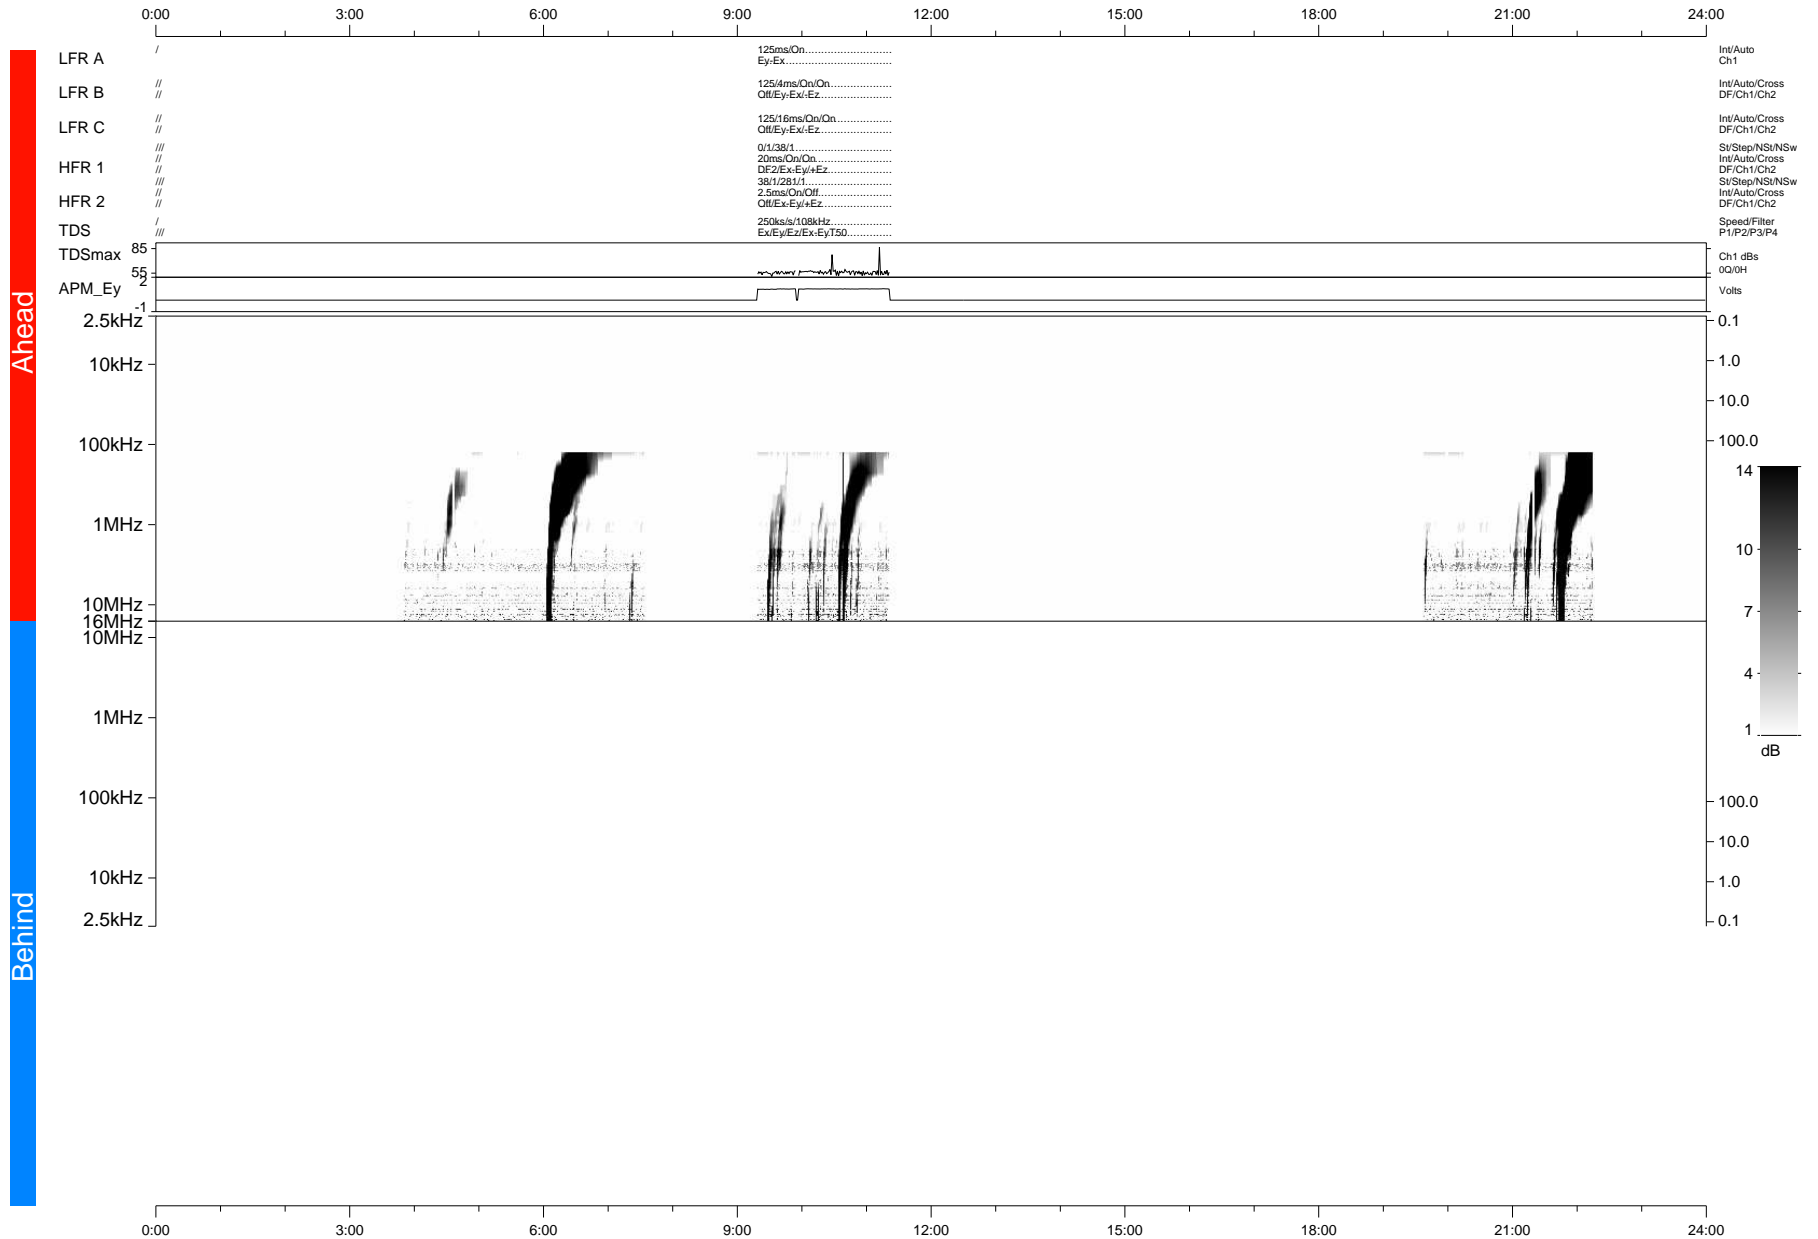

STEREO/WAVES Daily Summary - 27-Oct-2015 (DOY 300)

Ahead source file = swaves_ahead_2015_300_1_06.fin + beacon data (Recovery: 8.4% HK, 1% Pkts)

DPU up 111.3d, V412d16

Behind source file = swaves_ahead_2015_300_1_06.fin

DPU up 0.0d, V40
2015-11-26 12:31:57, TMlib V943 dynspec V210