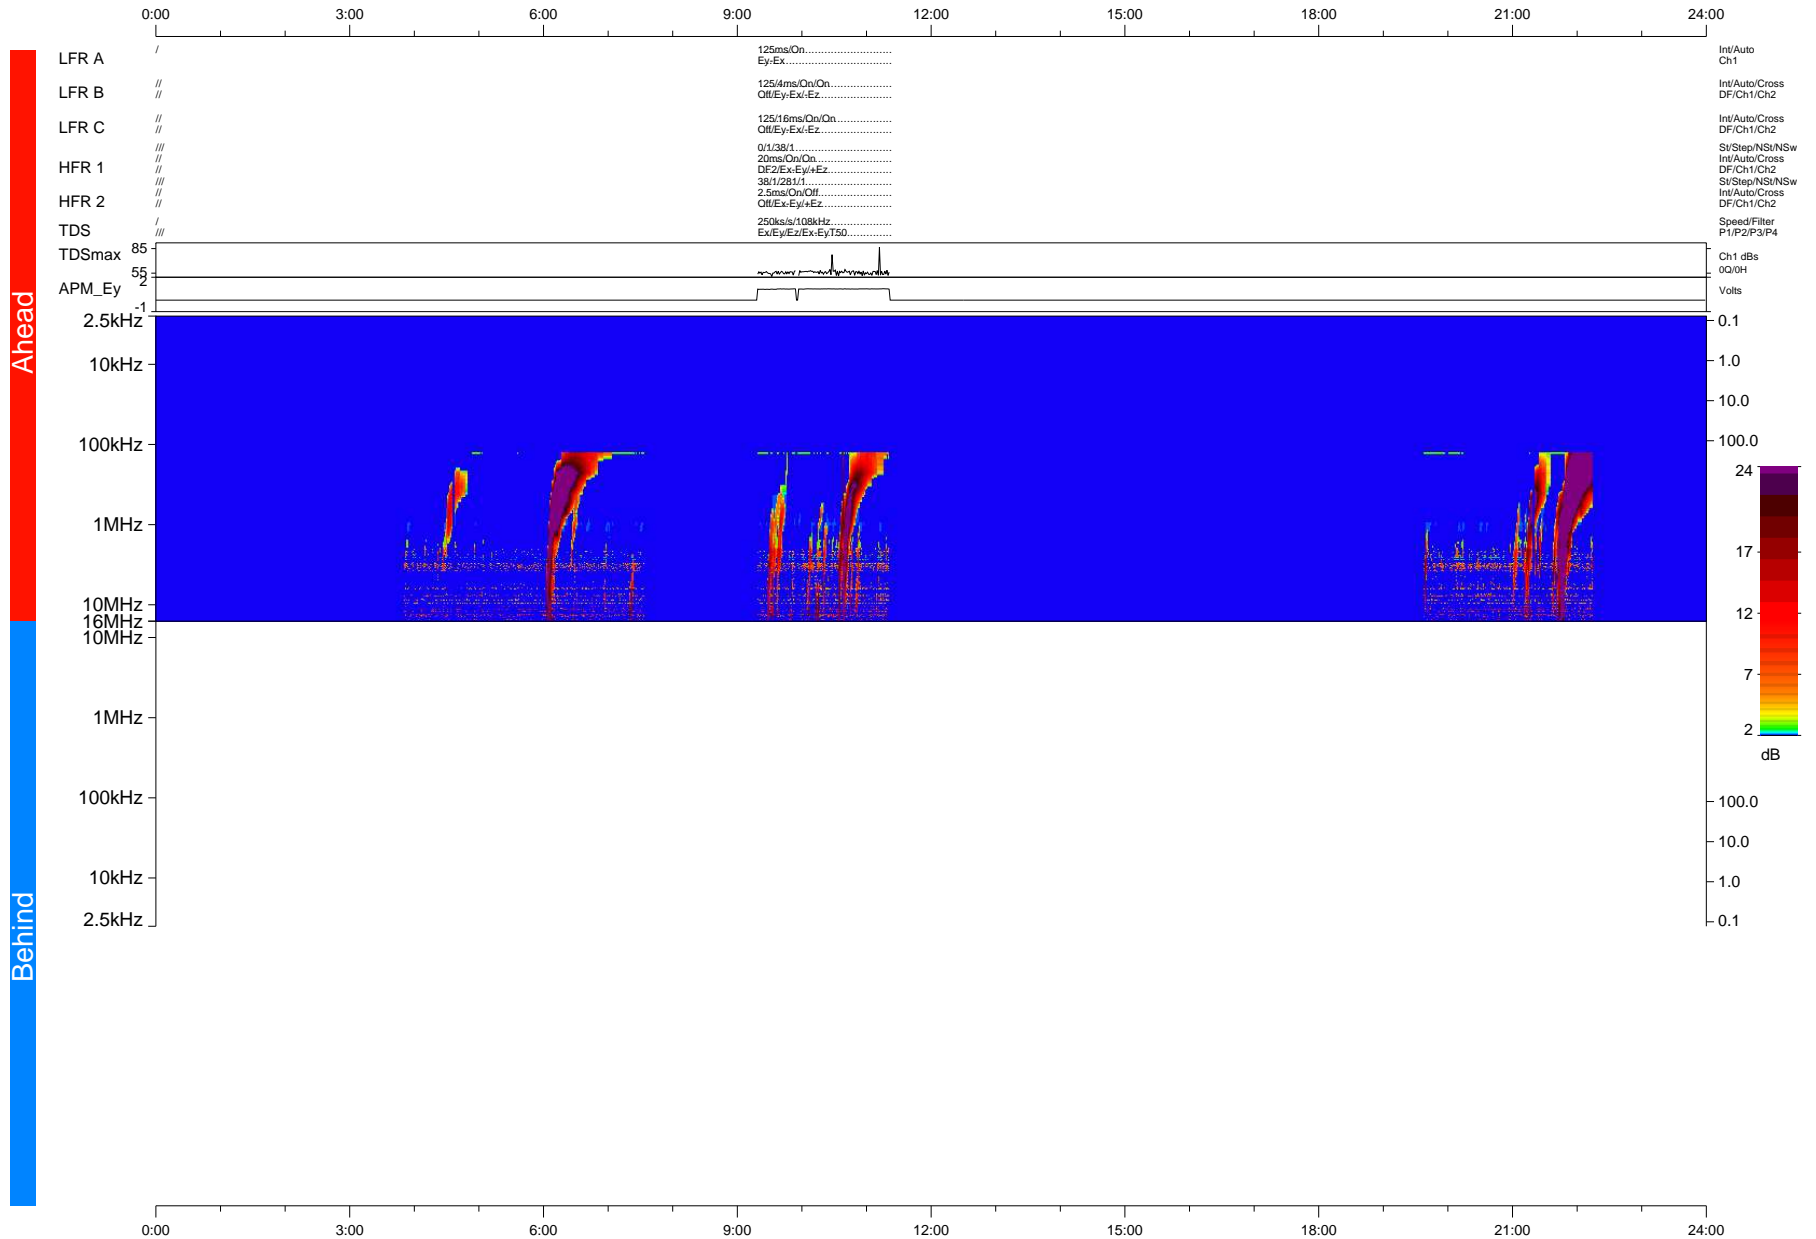

STEREO/WAVES Daily Summary - 27-Oct-2015 (DOY 300)

Ahead source file = swaves_ahead_2015_300_1_06.fin + beacon data (Recovery: 8.4% HK, 1% Pkts)

DPU up 111.3d, V412d16

Behind source file = swaves_ahead_2015_300_1_06.fin

DPU up 0.0d, Vd0
2015-11-26 12:31:56, TMlib V943 dynspec V210