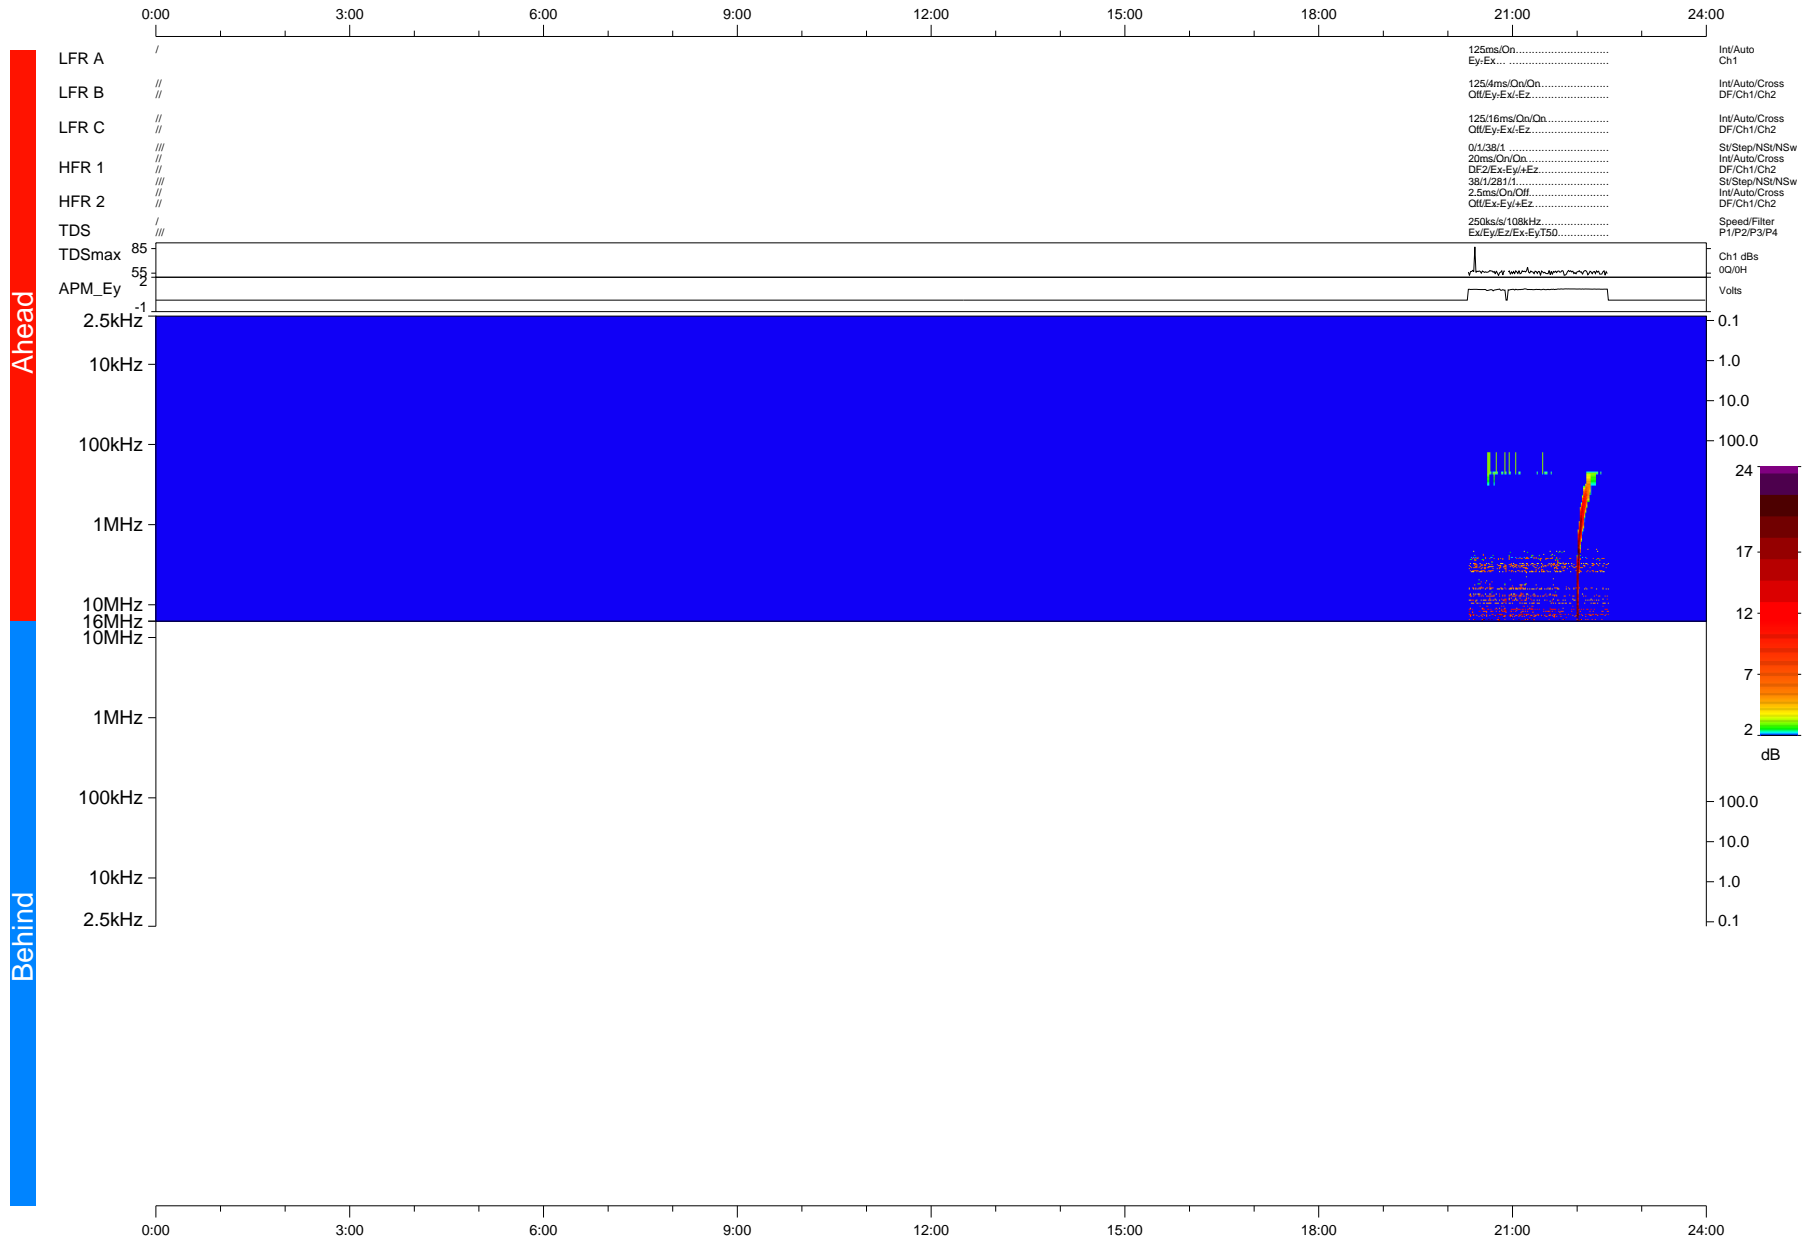

STEREO/WAVES Daily Summary - 15-Oct-2015 (DOY 288)

Ahead source file = swaves_ahead_2015_288_1_06.fin + beacon data (Recovery: 8.9% HK, 1% Pkts)

DPU up 99.8d, V412d16

Behind source file = swaves_ahead_2015_288_1_06.fin

DPU up 0.0d, Vd0
2015-11-26 19:31:40, TMlib V943 dynspec V210