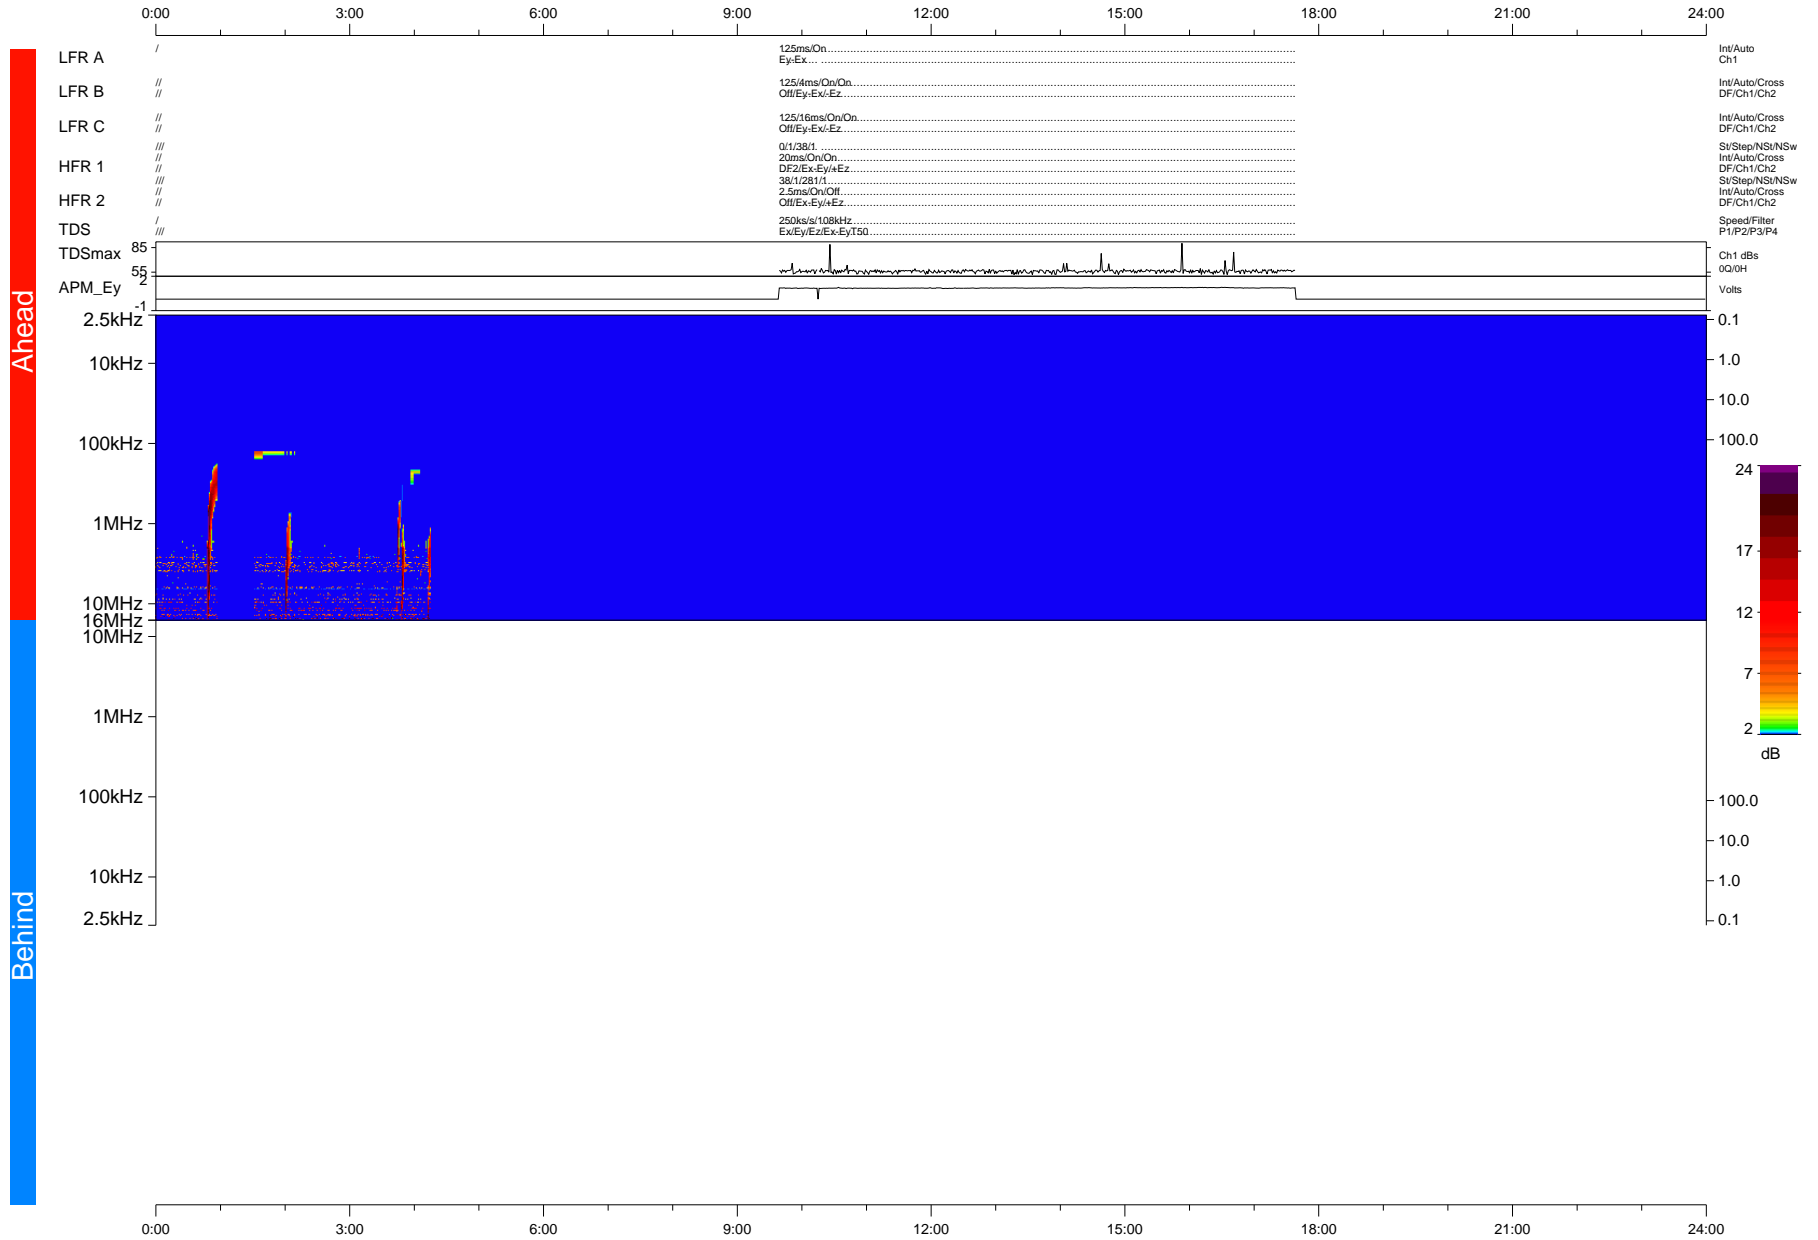

STEREO/WAVES Daily Summary - 23-Aug-2015 (DOY 235)

Ahead source file = swaves_ahead_2015_235_1_05.fin + beacon data (Recovery: 33.3% HK, 1% Pkts)

DPU up 46.6d, V412d16

Behind source file = swaves_ahead_2015_235_1_05.fin

DPU up 0.0d, V40
2015-09-22 02:31:38, TMlib V943 dynspec V210