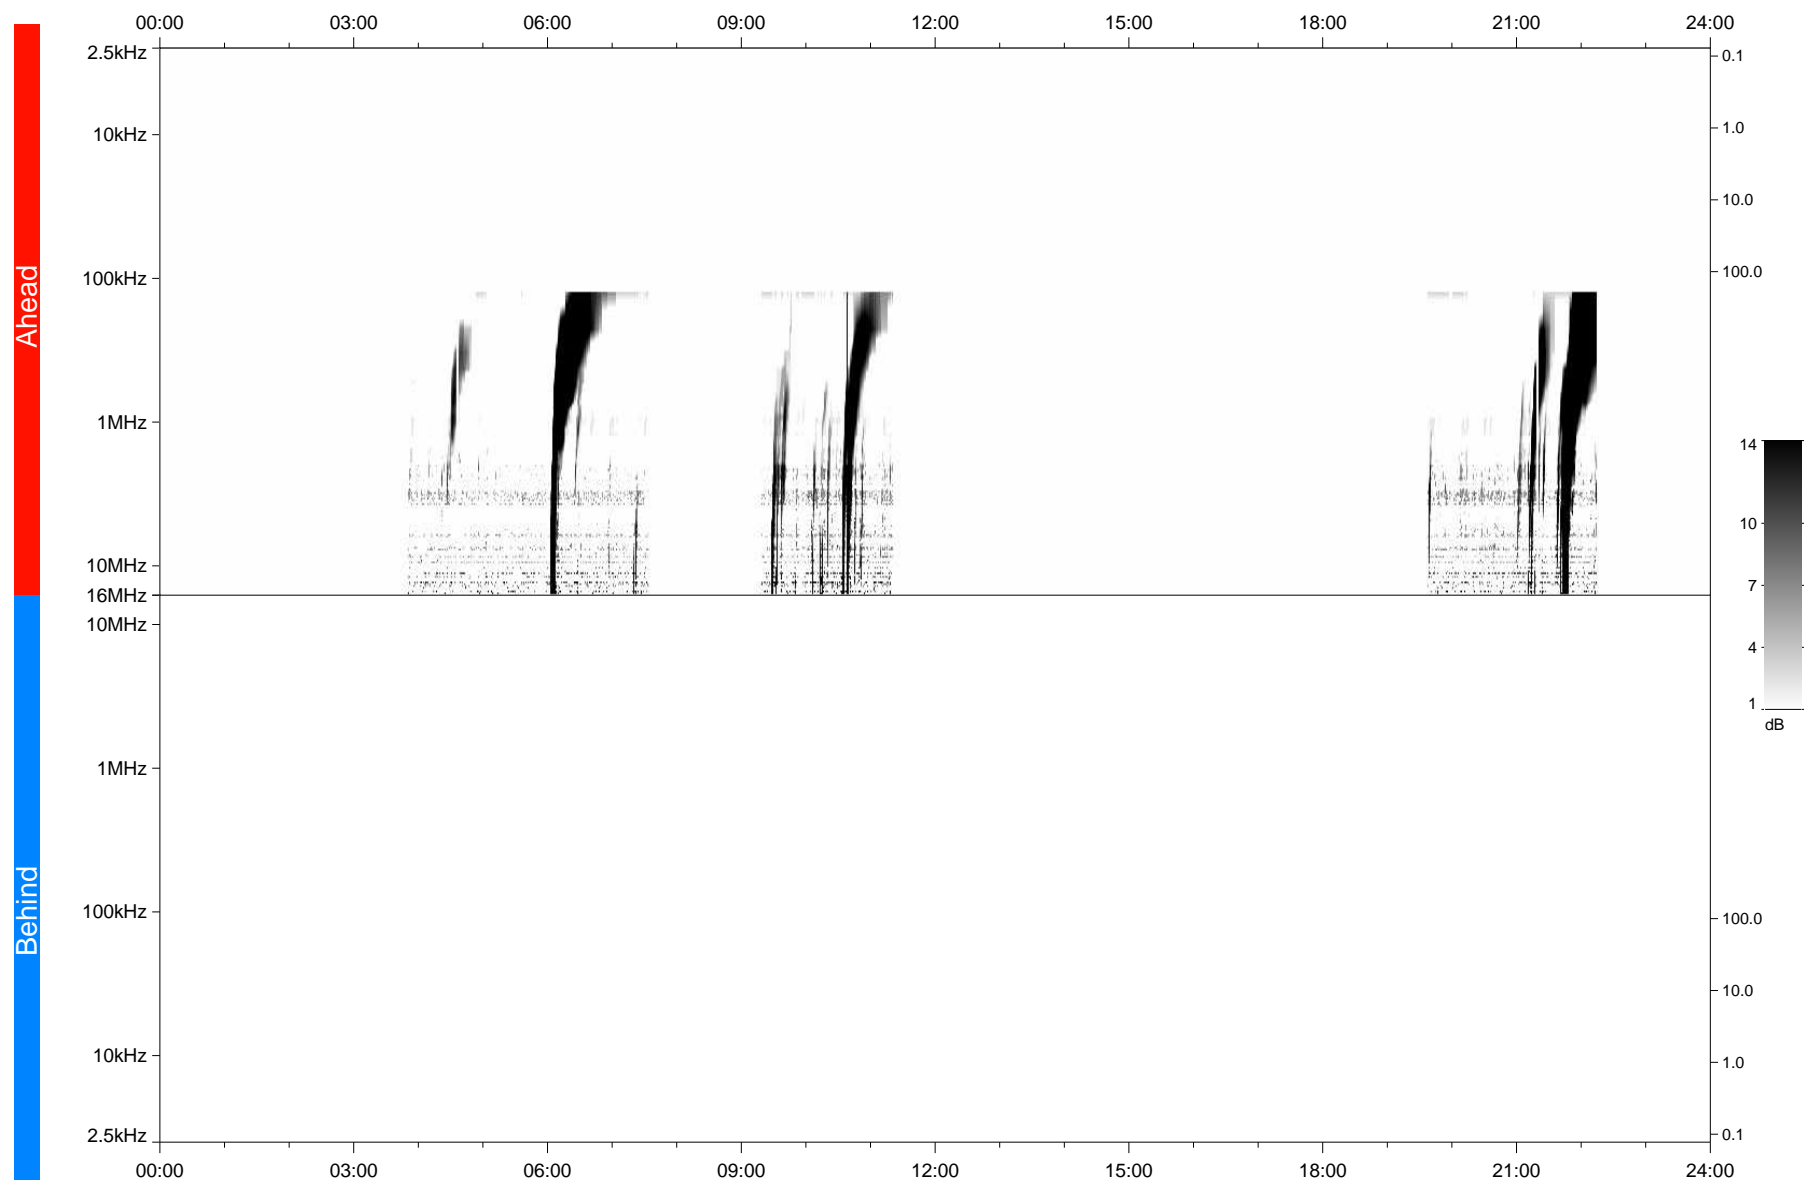

STEREO/WAVES Daily Summary - 27-Oct-2015 (DOY 300)

Ahead source file = swaves_ahead_2015_300_1_06.fin + beacon data

Behind source file = swaves_ahead_2015_300_1_06.fin

Time (UTC)

2015-11-26 12:31:56, TMIlib V943 dynspec V210