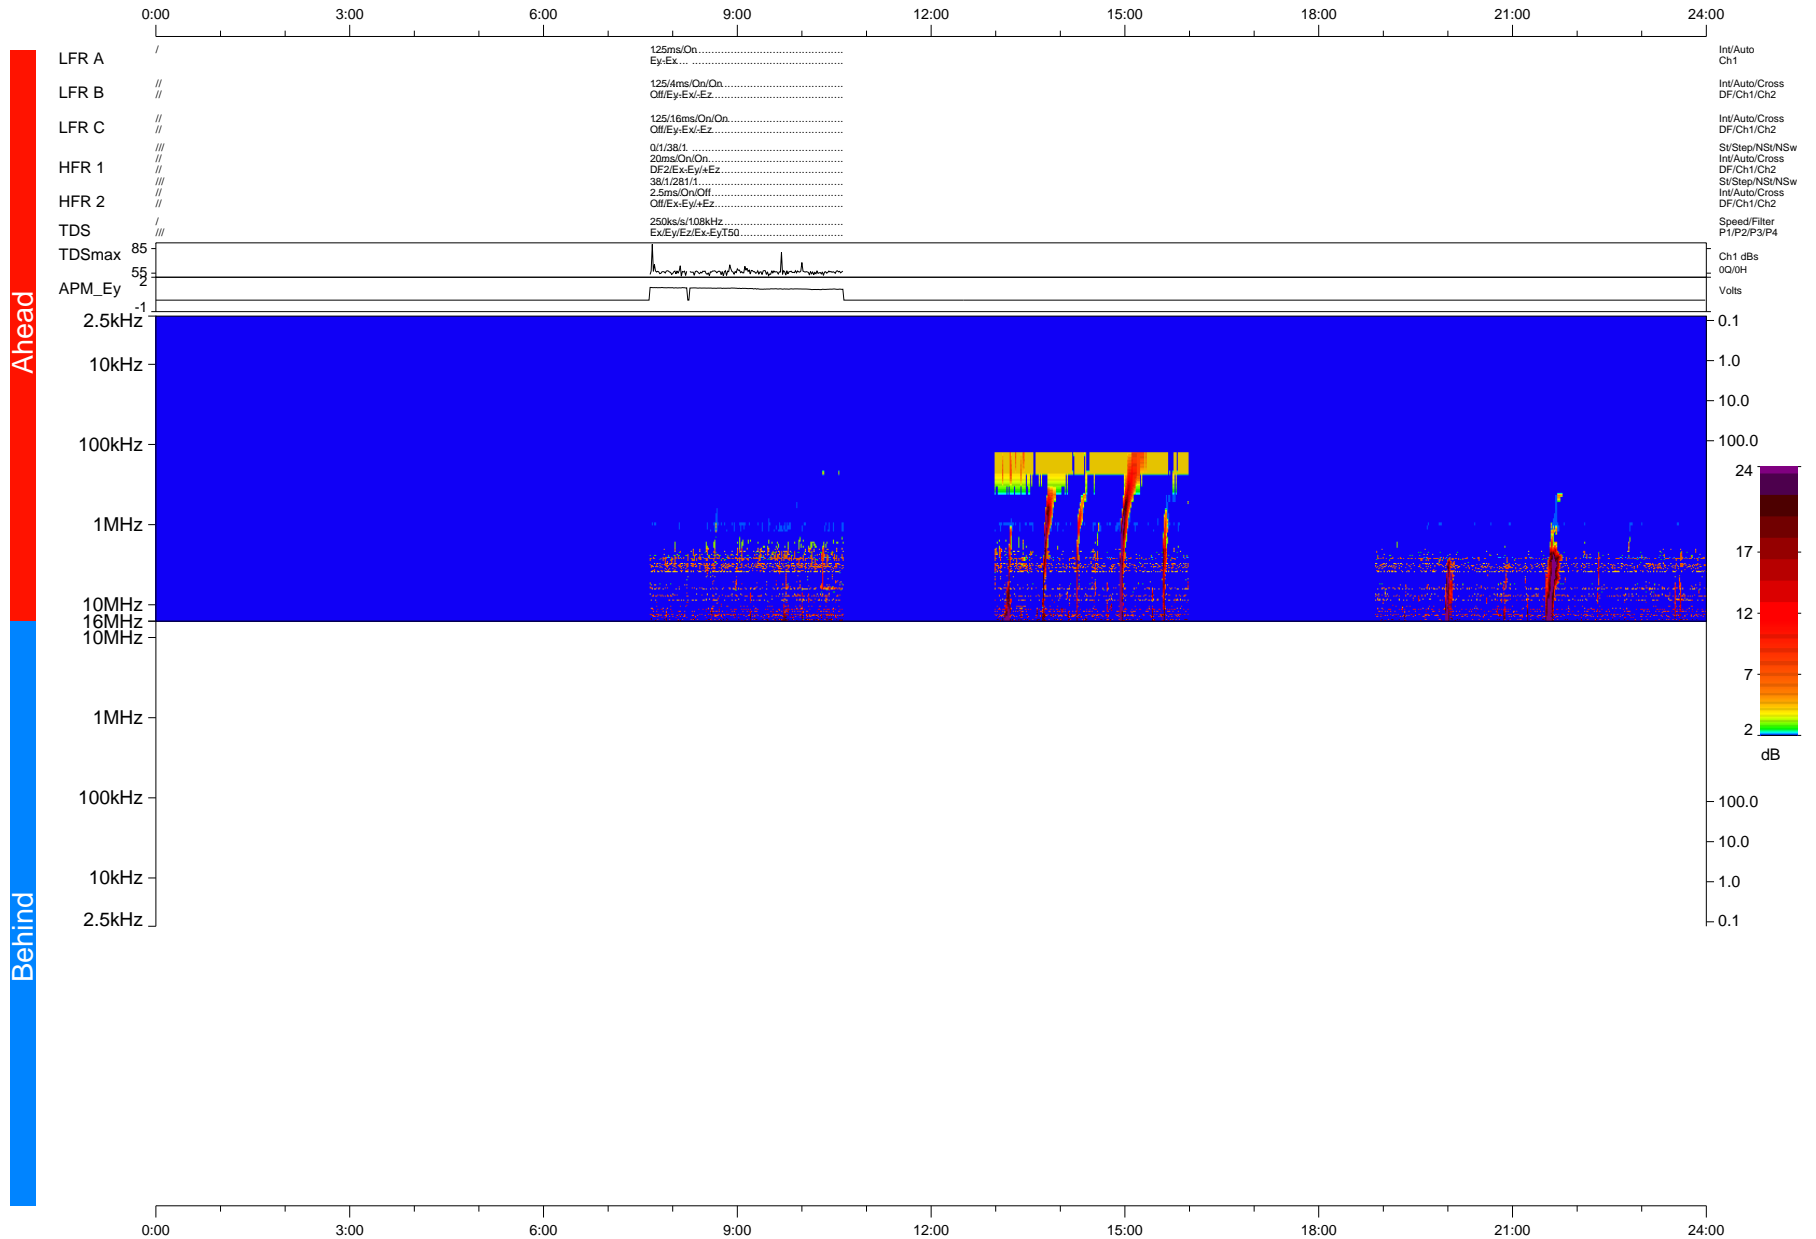

STEREO/WAVES Daily Summary - 12-Oct-2015 (DOY 285)

Ahead source file = swaves_ahead_2015_285_1_06.fin + beacon data (Recovery: 12.4% HK, 1% Pkts)

DPU up 96.3d, V412d16

Behind source file = swaves_ahead_2015_285_1_06.fin

DPU up 0.0d, Vd0
2015-11-25 09:32:20, TMlib V943 dynspec V210