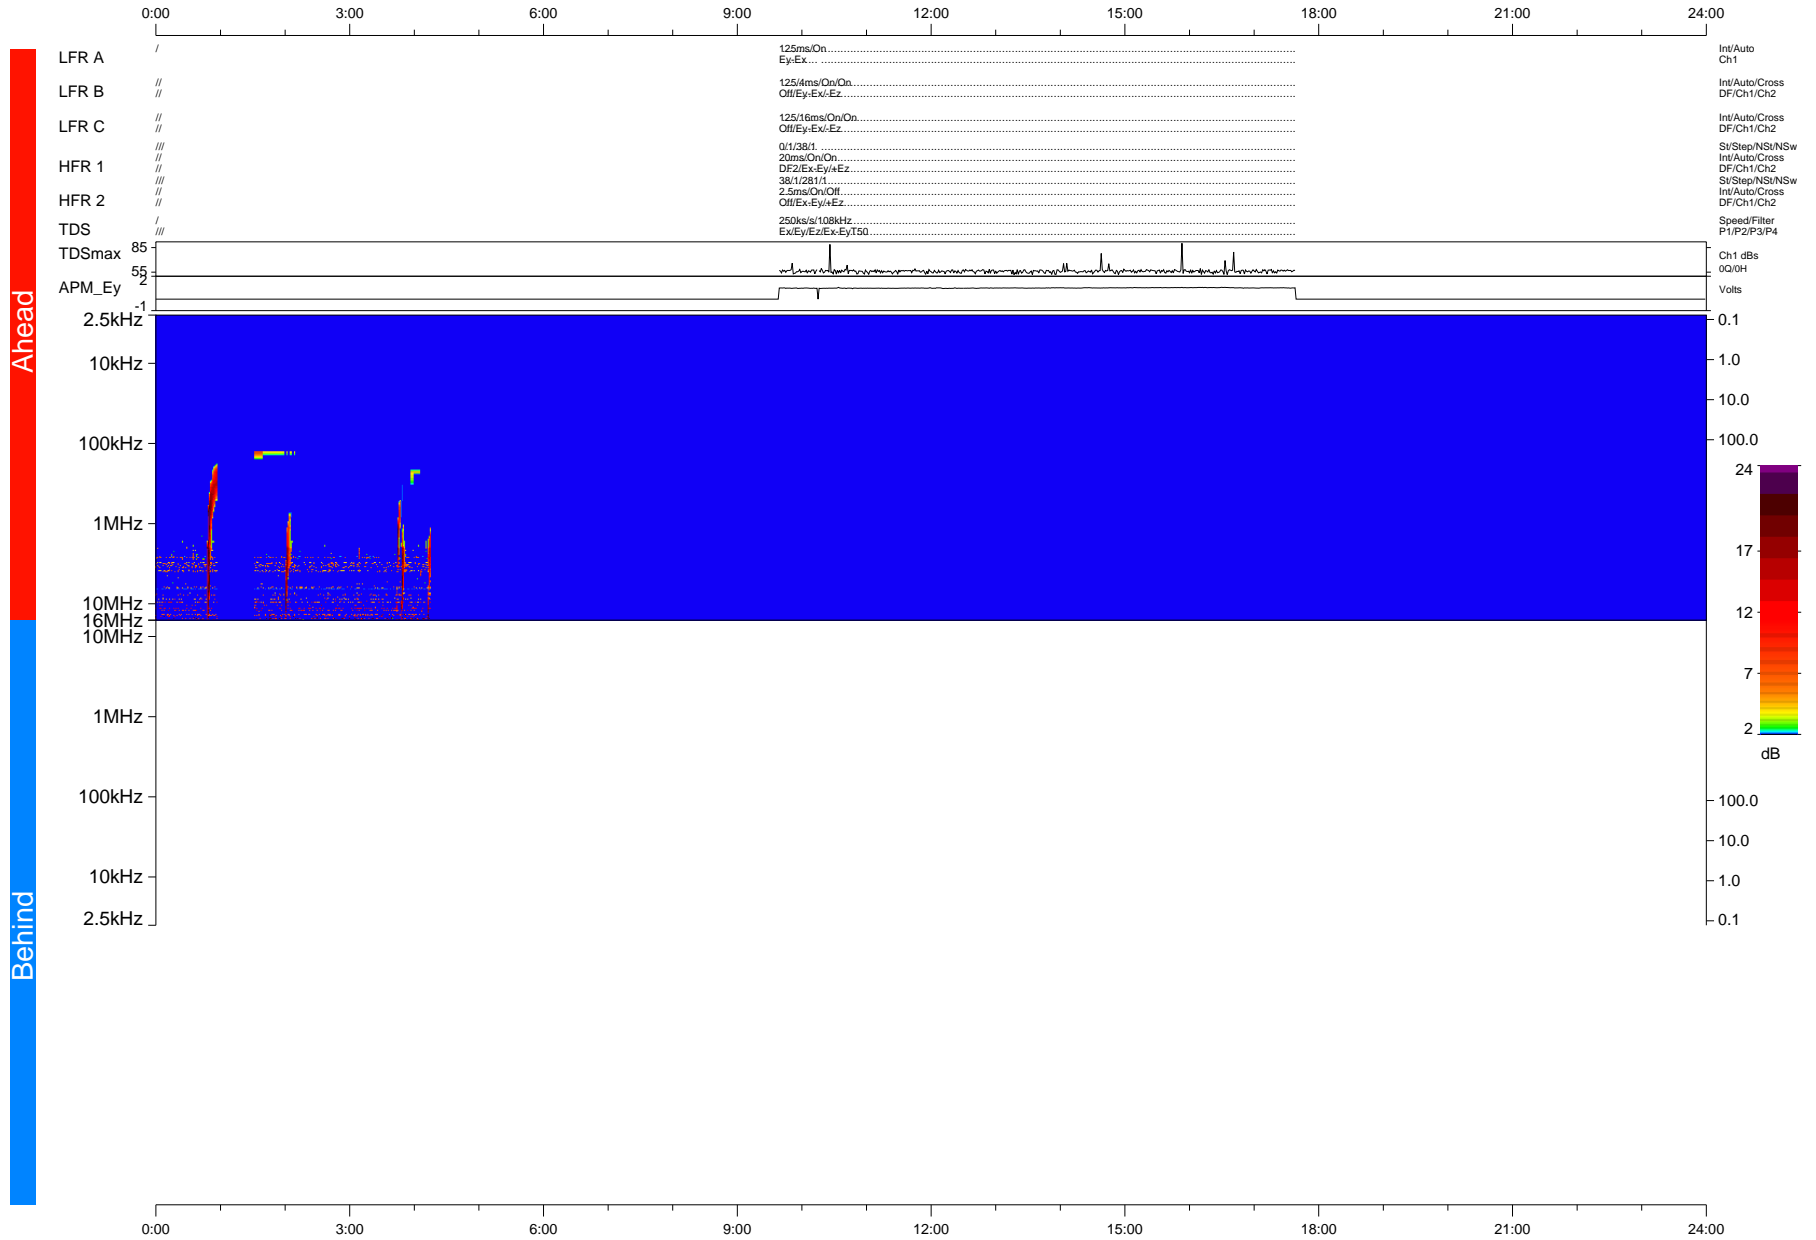

STEREO/WAVES Daily Summary - 23-Aug-2015 (DOY 235)

Ahead source file = swaves_ahead_2015_235_1_07.fin + beacon data (Recovery: 33.3% HK, 2% Pkts)

DPU up 46.6d, V412d16

Behind source file = swaves_ahead_2015_235_1_07.fin

DPU up 0.0d, Vd0
2016-02-24 16:47:20, TMlib V943 dynspec V210