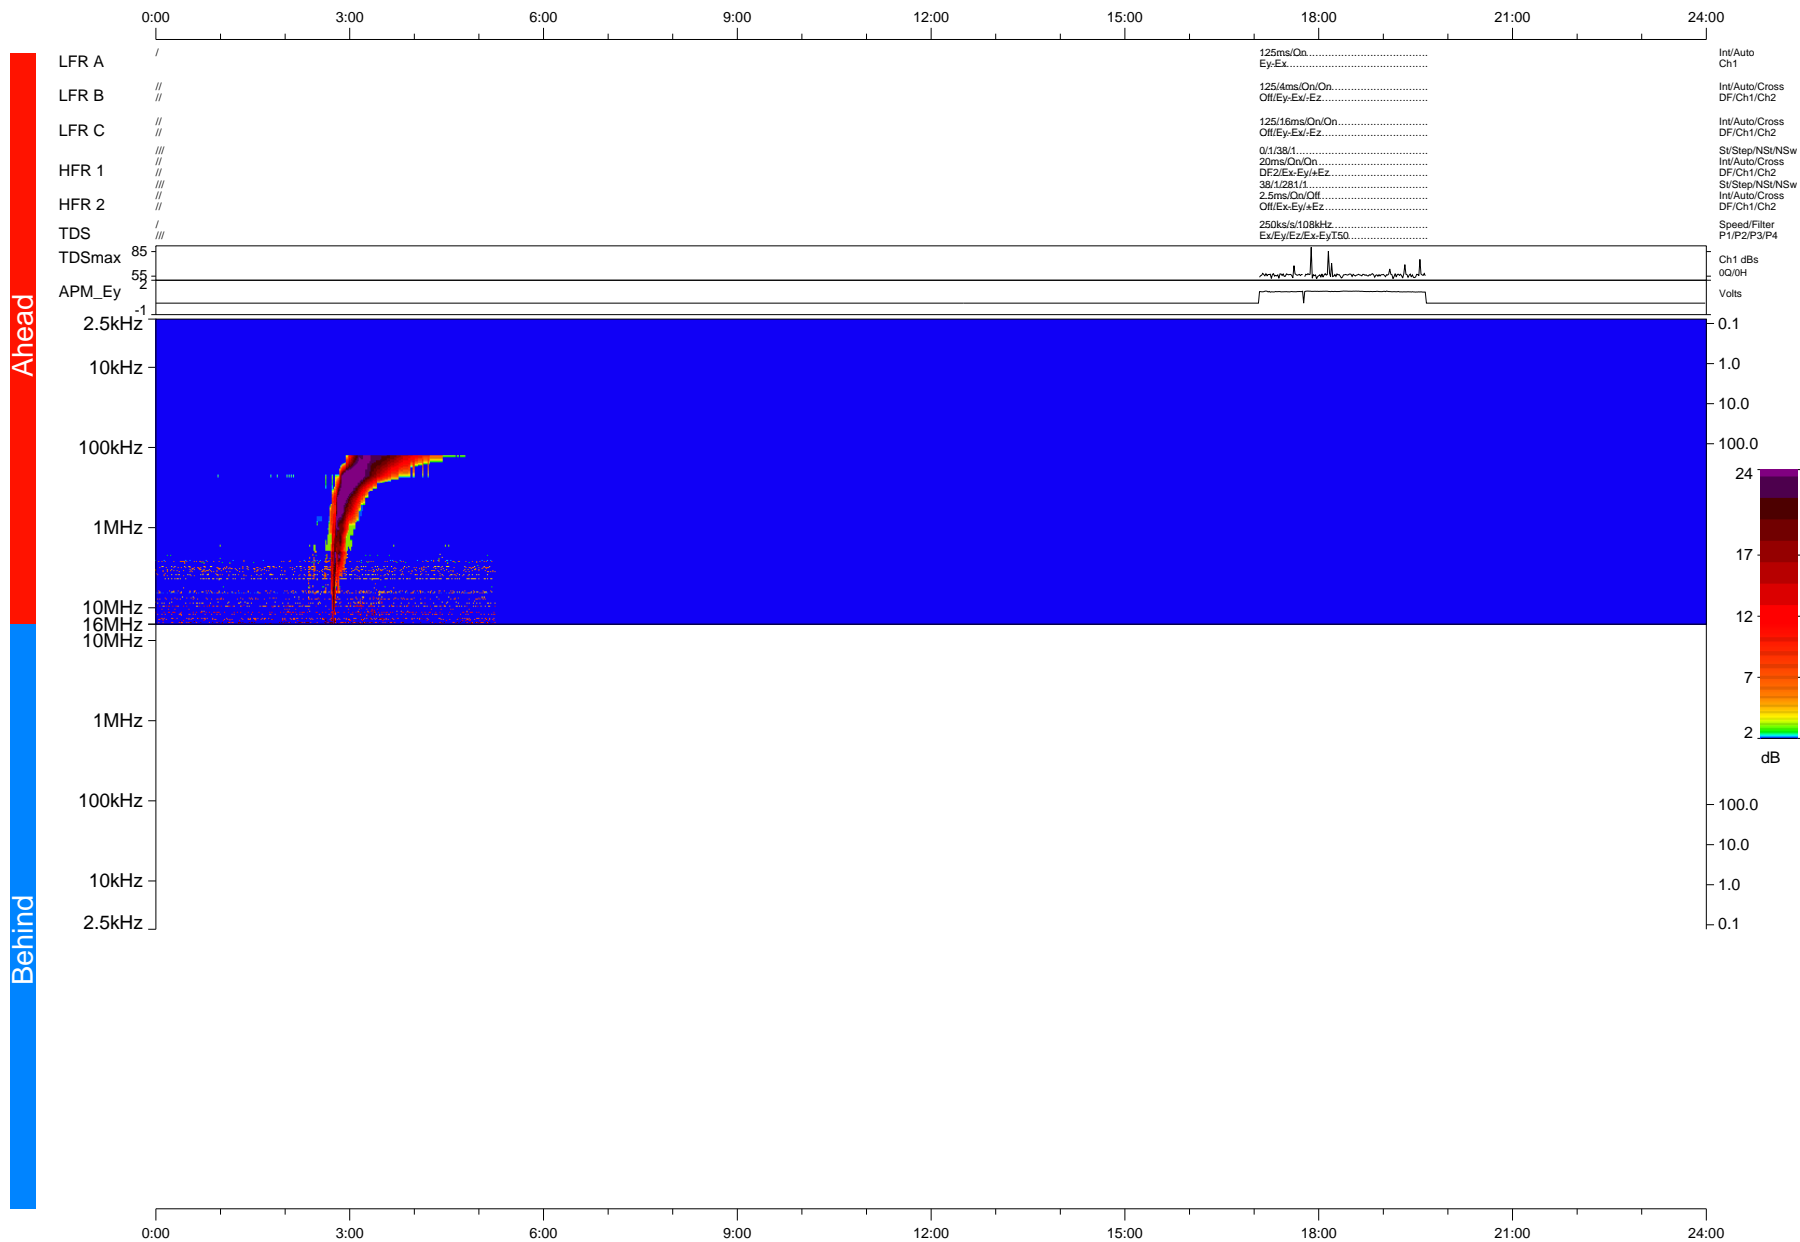

STEREO/WAVES Daily Summary - 17-Aug-2015 (DOY 229)

Ahead source file = swaves_ahead_2015_229_1_08.fin + beacon data (Recovery: 10.7% HK, 1% Pkts)

DPU up 40.7d, V412d16

Behind source file = swaves_ahead_2015_229_1_08.fin

DPU up 0.0d, V40
2016-02-24 16:43:43, TMlib V943 dynspec V210