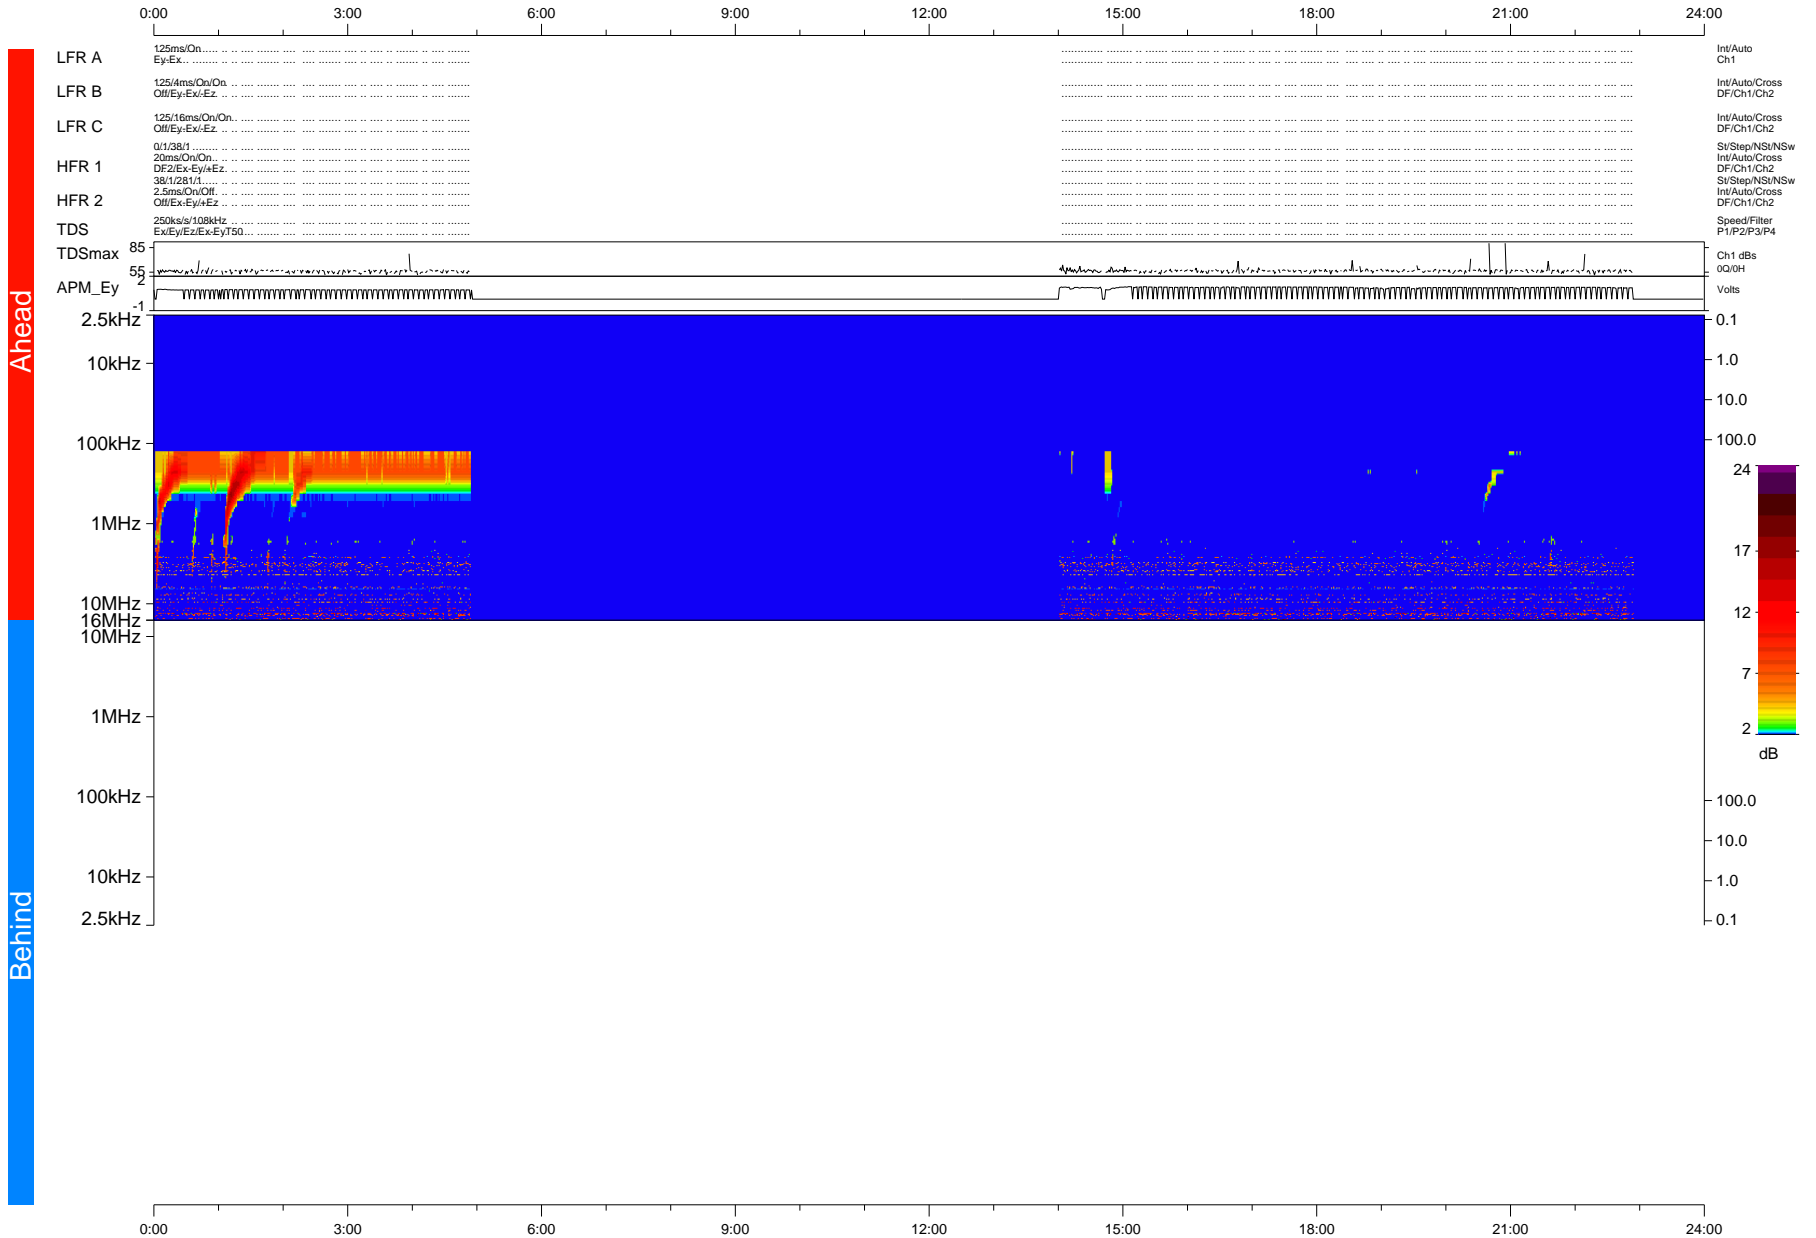

STEREO/WAVES Daily Summary - 14-Aug-2015 (DOY 226)

Ahead source file = swaves_ahead_2015_226_1_08.fin + beacon data (Recovery: 46.5% HK, 2% Pkts)

DPU up 37.8d, V412d16

Behind source file = swaves_ahead_2015_226_1_08.fin

DPU up 0.0d, V40
2016-02-24 16:40:56, TMlib V943 dynspec V210