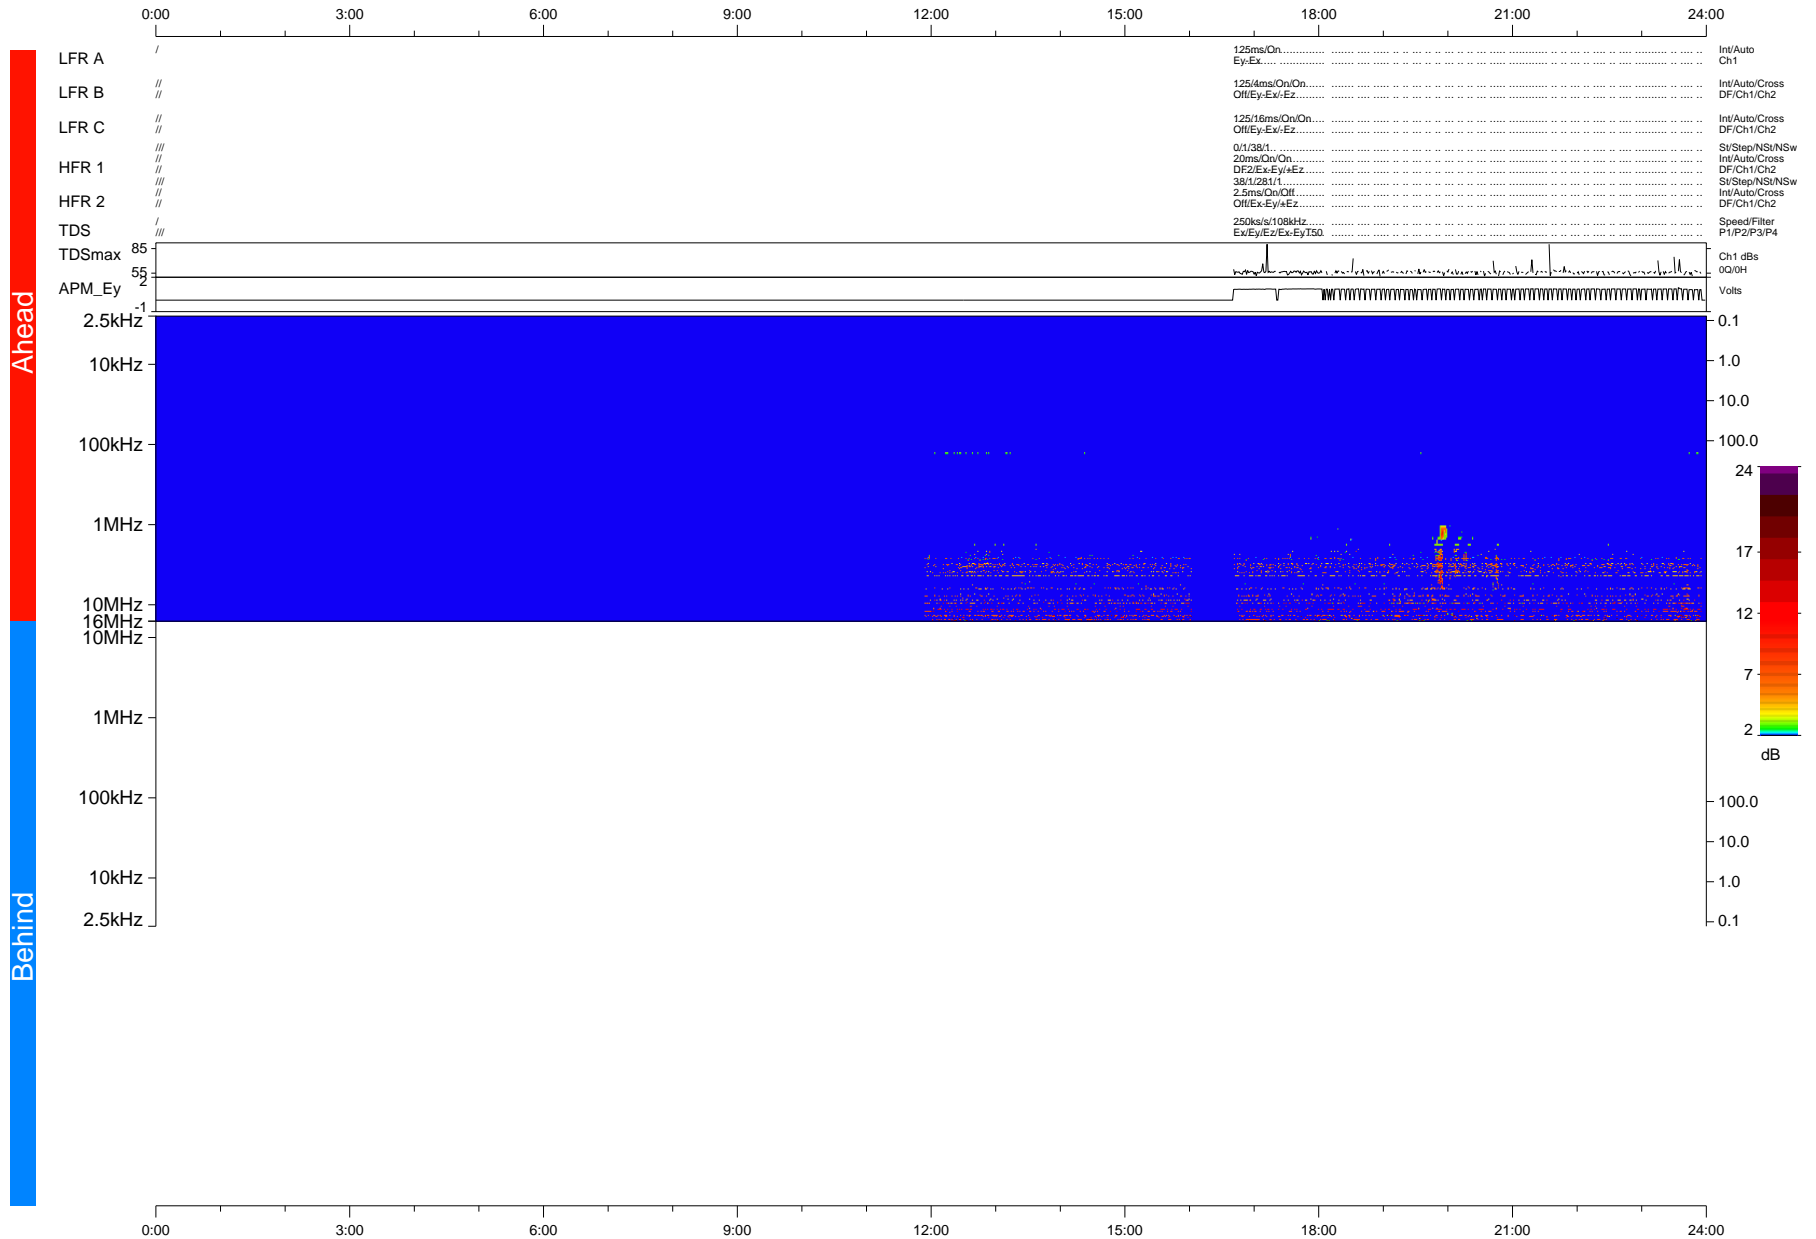

STEREO/WAVES Daily Summary - 11-Aug-2015 (DOY 223)

Ahead source file = swaves_ahead_2015_223_1_08.fin + beacon data (Recovery: 24.5% HK, 2% Pkts)

DPU up 34.8d, V412d16

Behind source file = swaves_ahead_2015_223_1_08.fin

DPU up 0.0d, V40
2016-02-24 16:38:38, TMlib V943 dynspec V210