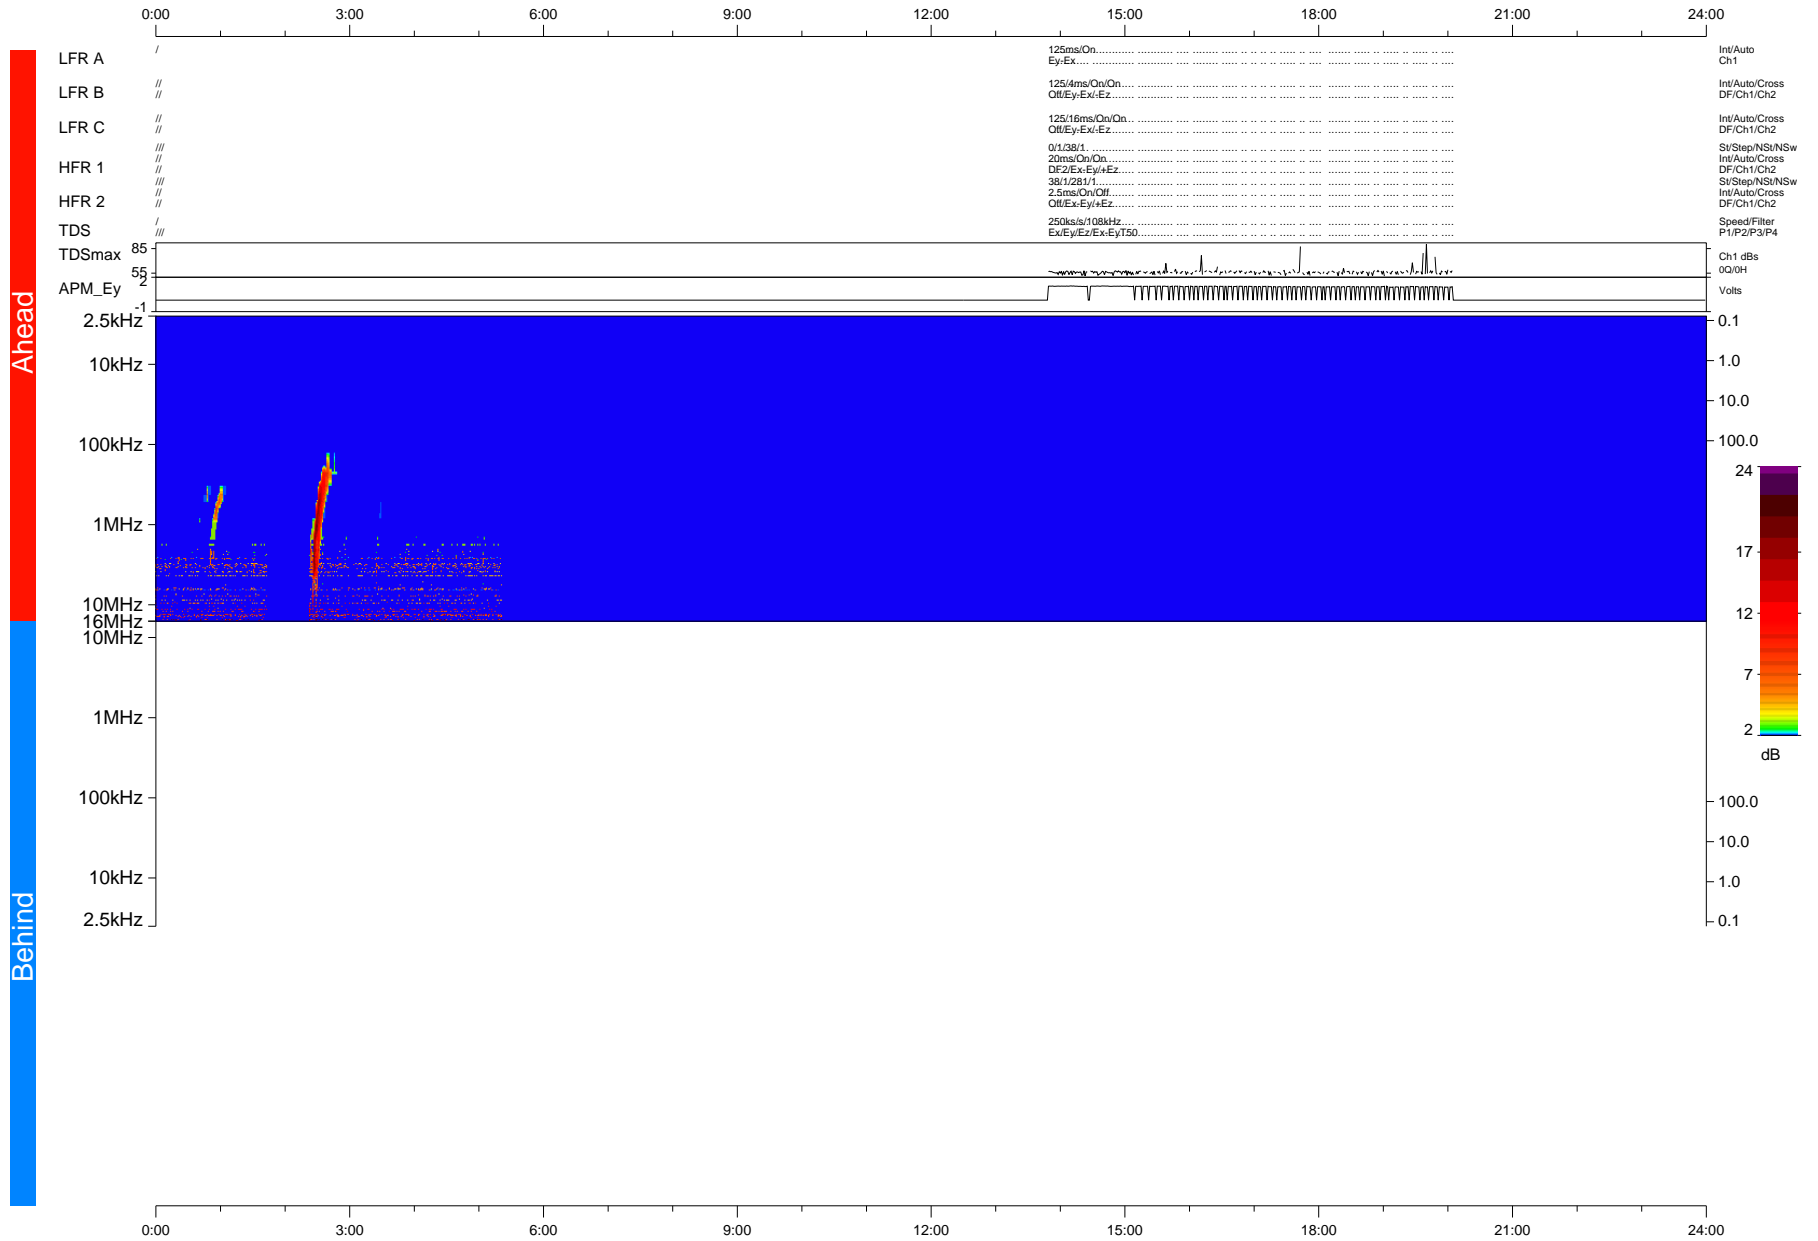

STEREO/WAVES Daily Summary - 20-Jul-2015 (DOY 201)

Ahead source file = swaves_ahead_2015_201_1_06.fin + beacon data (Recovery: 21.6% HK, 2% Pkts)

DPU up 12.7d, V412d16

Behind source file = swaves_ahead_2015_201_1_06.fin

DPU up 0.0d, V40
2016-02-25 12:03:25, TMlib V943 dynspec V210