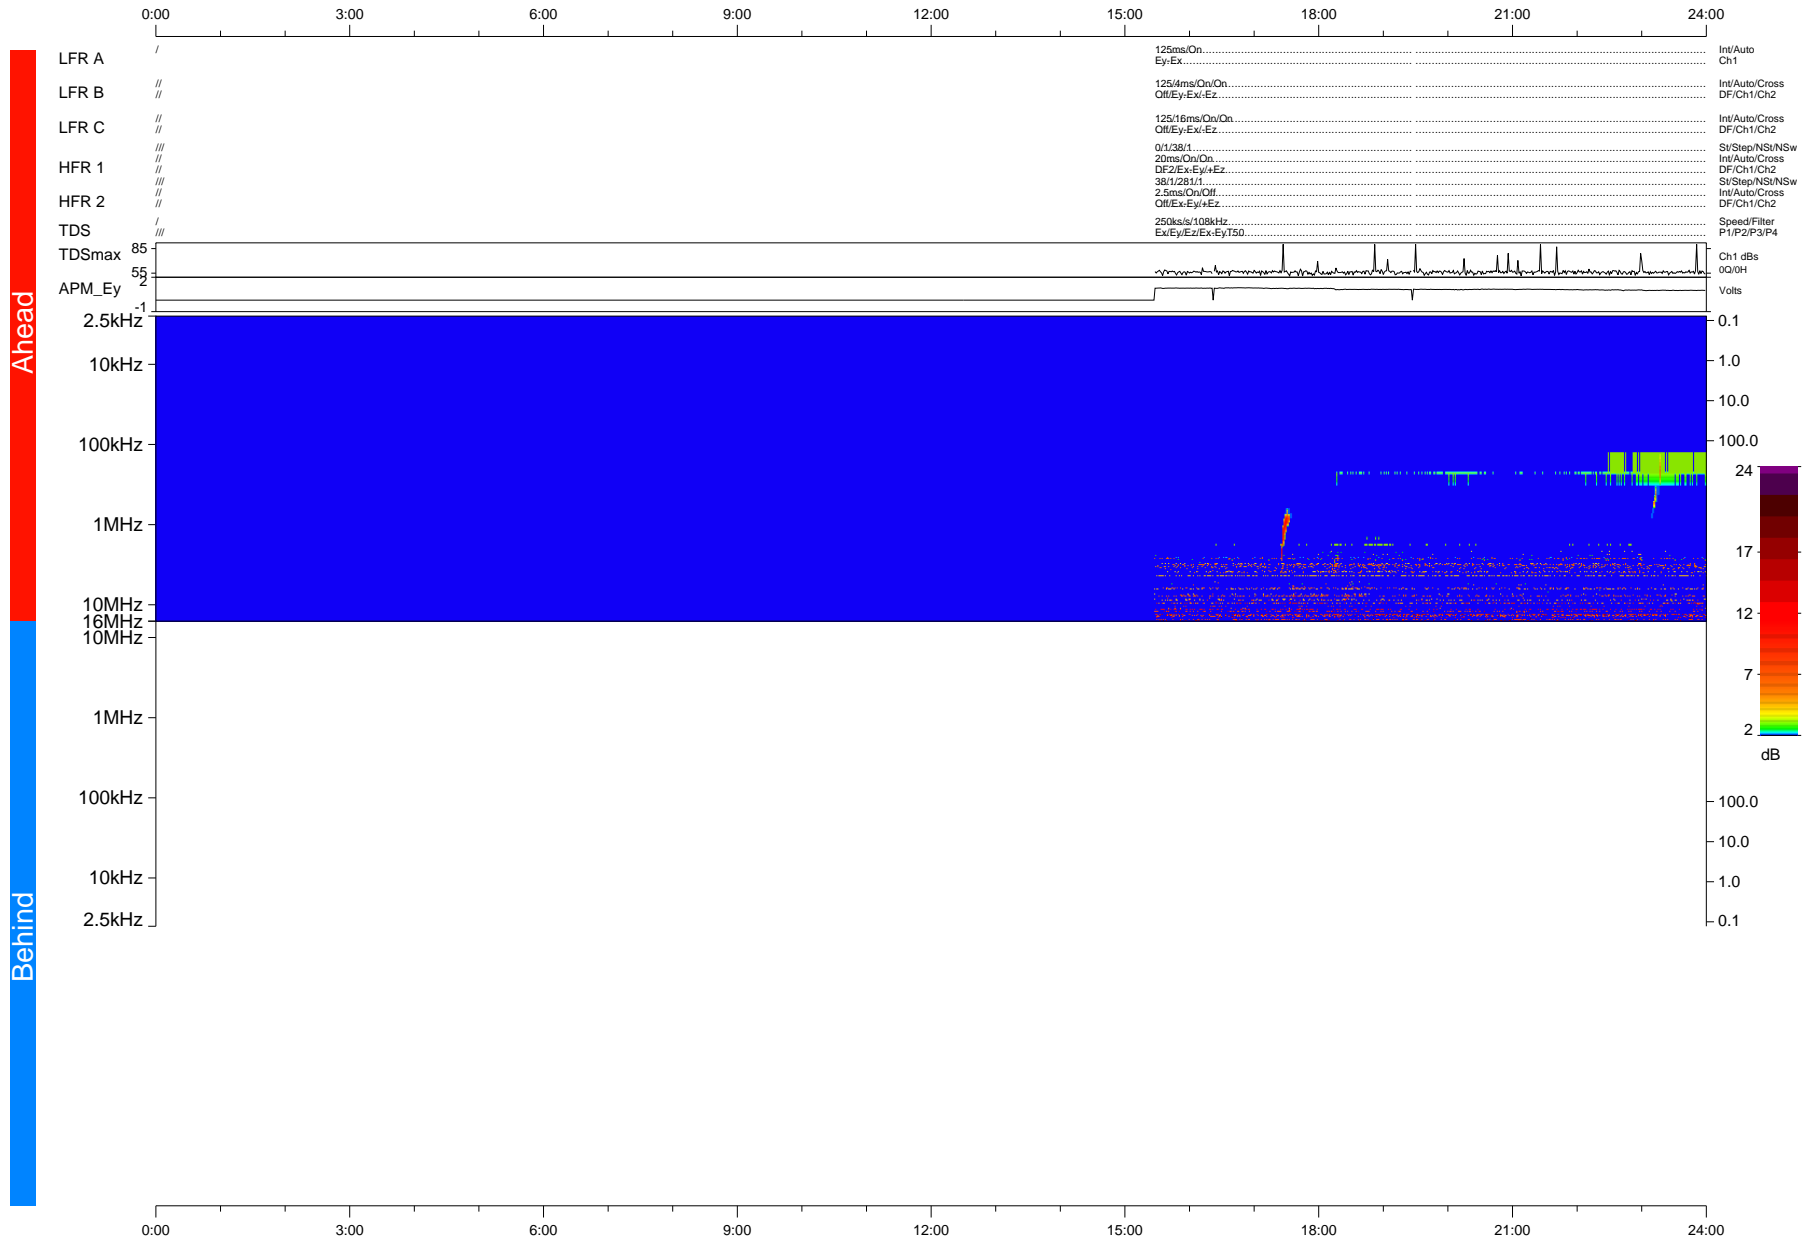

STEREO/WAVES Daily Summary - 11-Jul-2015 (DOY 192)

Ahead source file = swaves_ahead_2015_192_1_06.fin + beacon data (Recovery: 35.4% HK, 2% Pkts)

DPU up 3.8d, V412d16

Behind source file = swaves_ahead_2015_192_1_06.fin

DPU up 0.0d, Vd0
2016-02-25 11:56:02, TMlib V943 dynspec V210