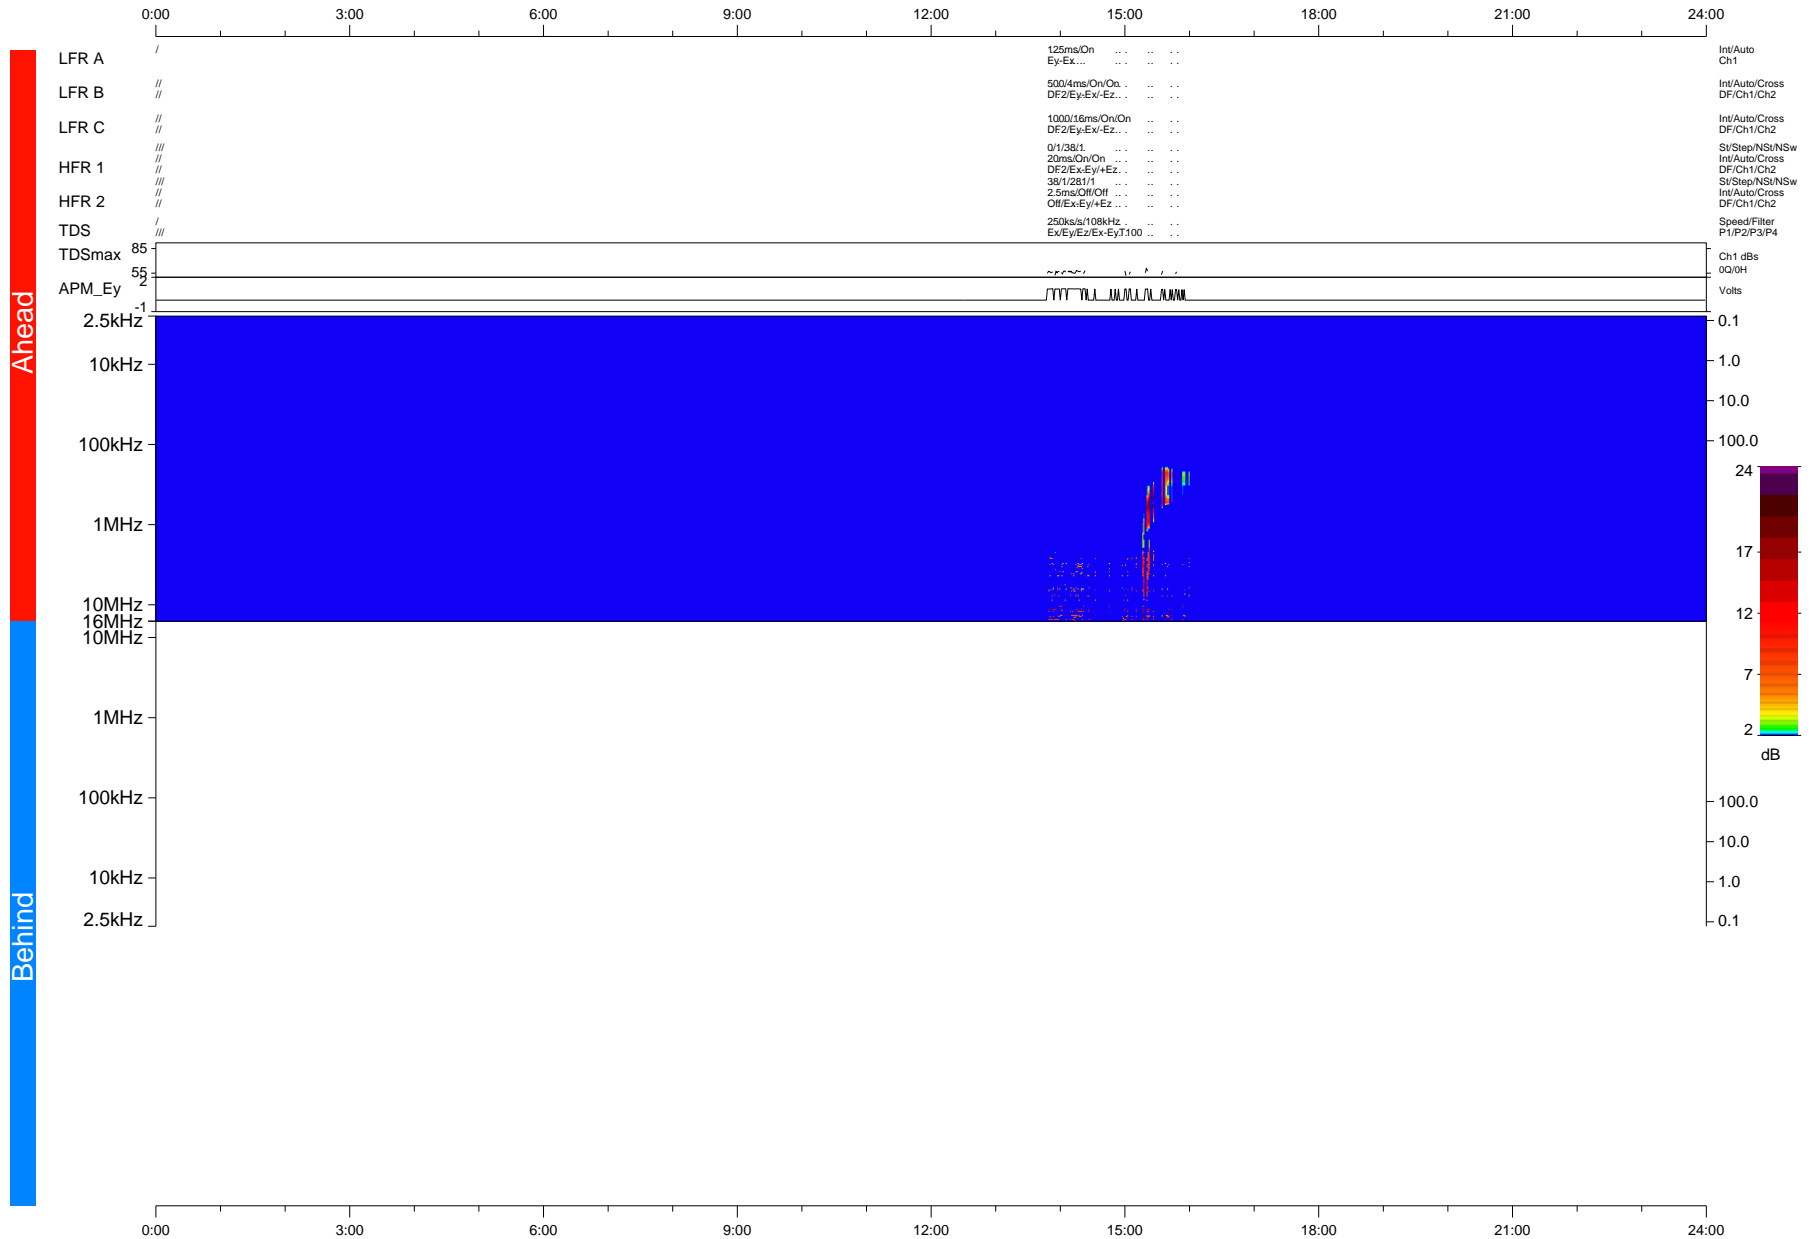

# STEREO/WAVES Daily Summary - 24-Mar-2015 (DOY 083)

Ahead source file = swaves\_ahead\_2015\_083\_1\_12.fin + beacon data (Recovery: 3.9% HK, 1% Pkts)

DPU up 256.3d, V412d26

Behind source file = swaves\_ahead\_2015\_083\_1\_12.fin

DPU up 0.0d, Vd0  
2016-02-26 19:54:19, TMlib V943 dynspec V210