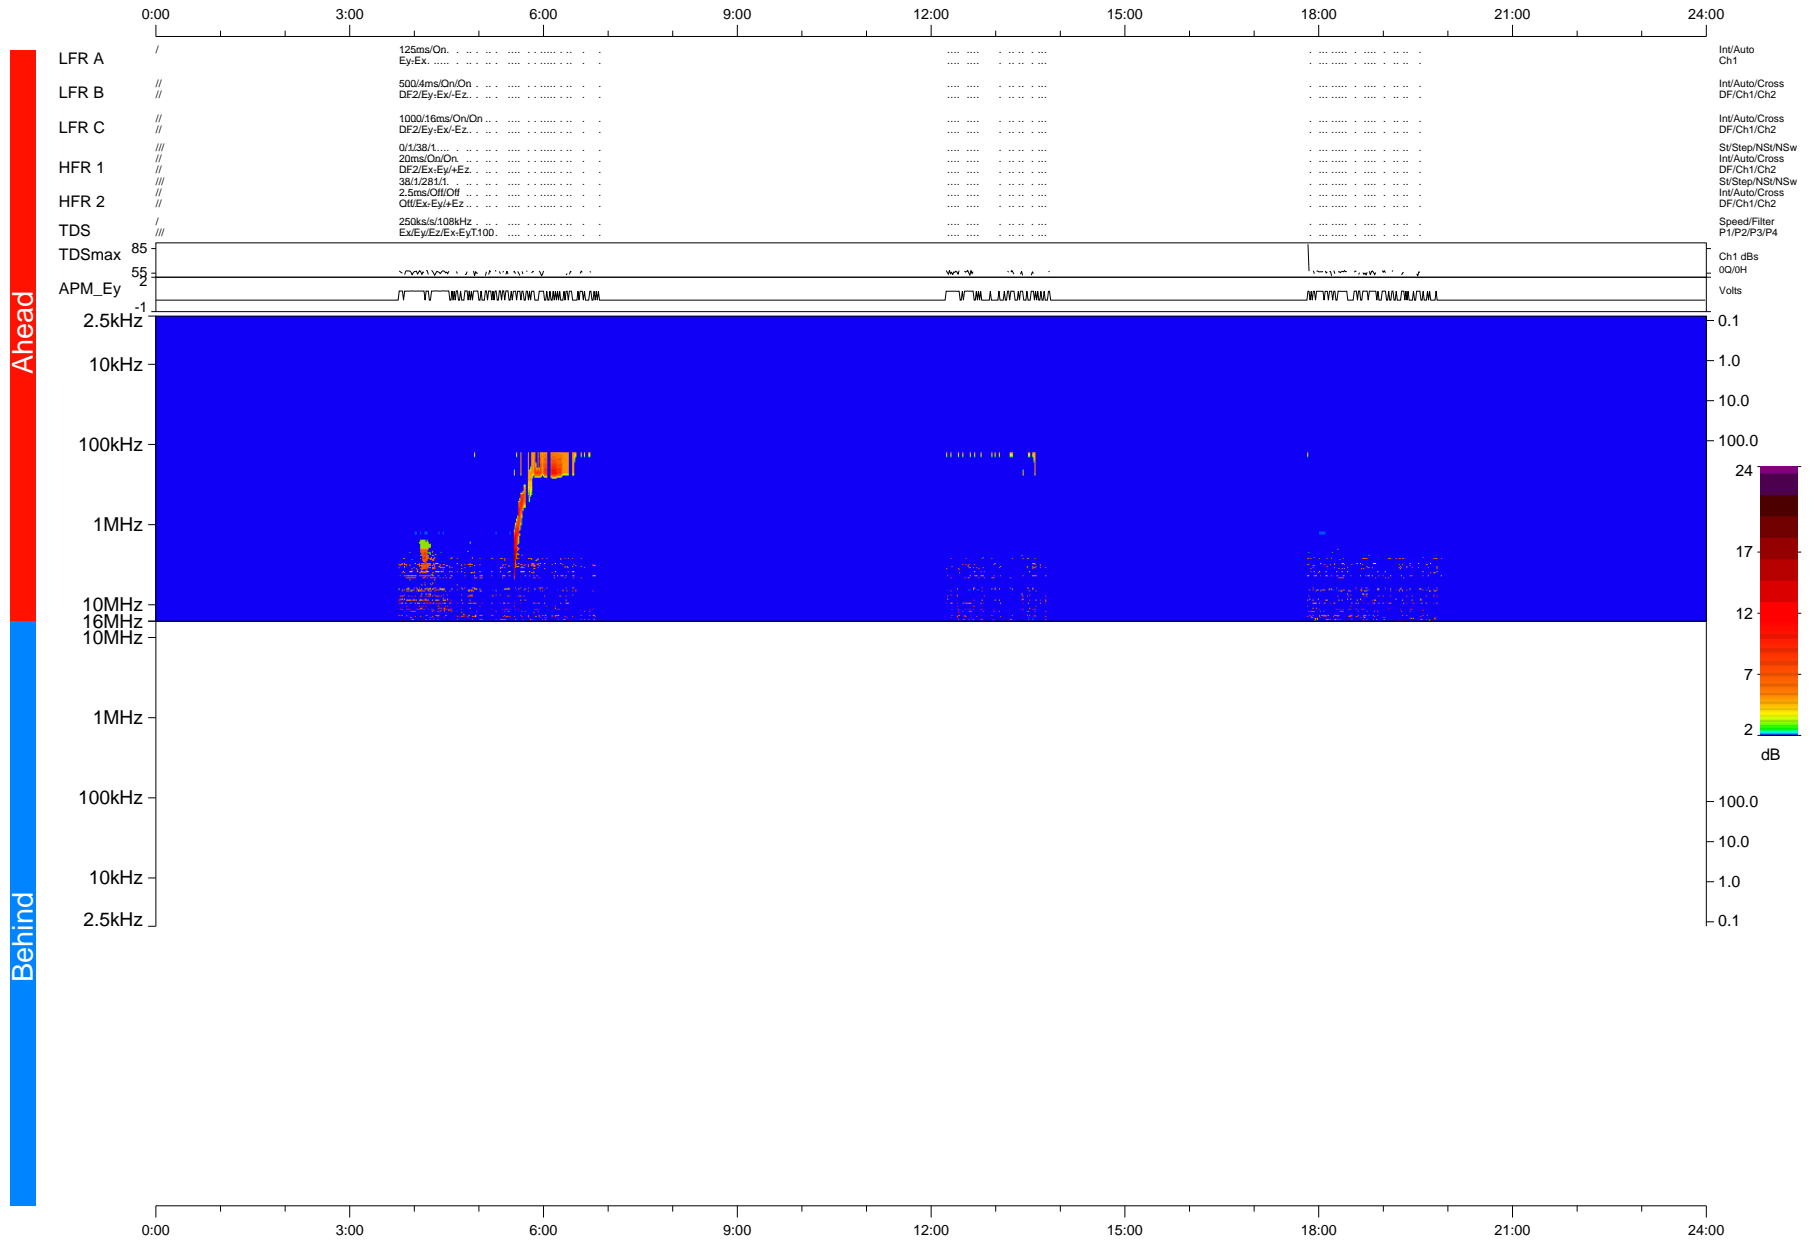

# STEREO/WAVES Daily Summary - 16-Mar-2015 (DOY 075)

Ahead source file = swaves\_ahead\_2015\_075\_1\_11.fin + beacon data (Recovery: 16.2% HK, 1% Pkts)

DPU up 248.5d, V412d26

Behind source file = swaves\_ahead\_2015\_075\_1\_11.fin

DPU up 0.0d, V40  
2016-02-26 19:51:02, TMIib V943 dynspec V210