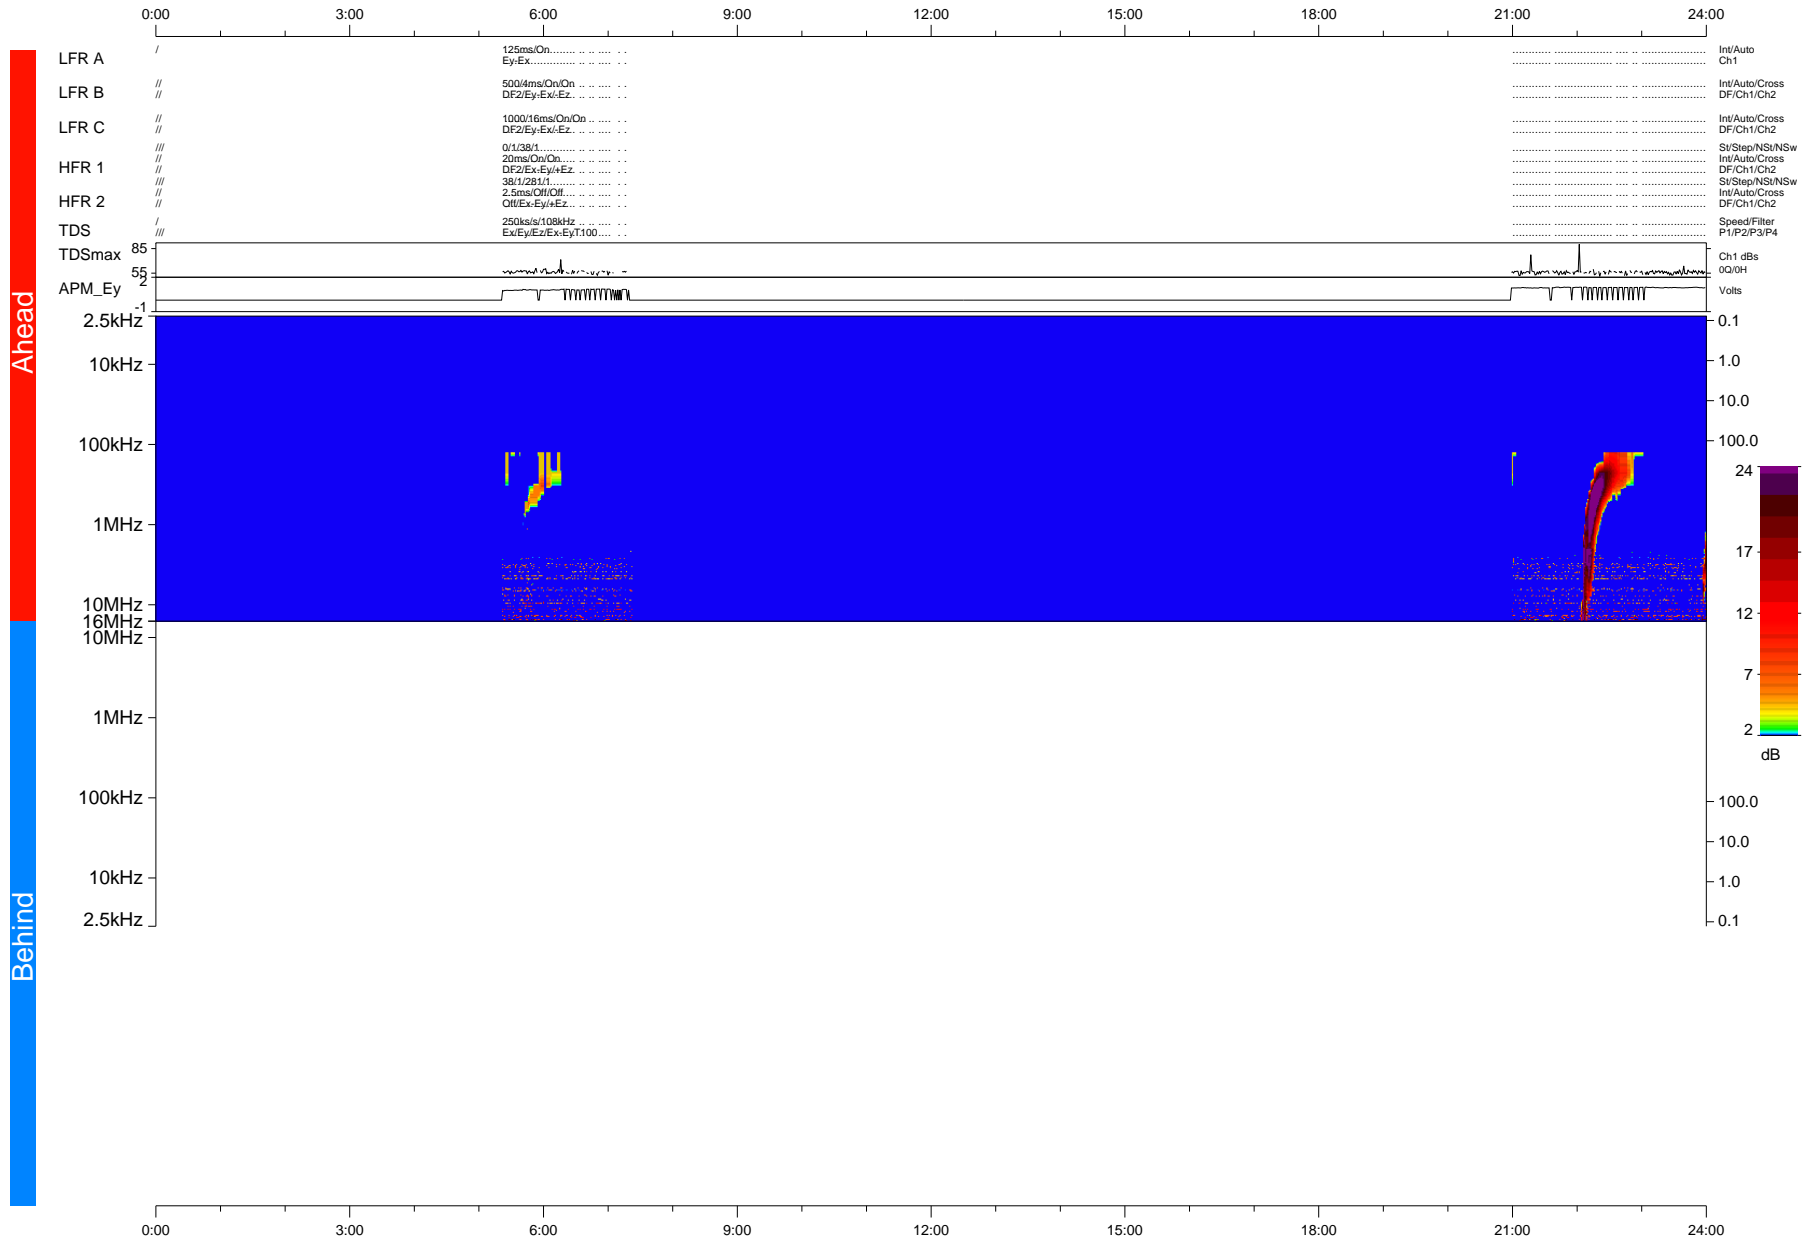

STEREO/WAVES Daily Summary - 27-Feb-2015 (DOY 058)

Ahead source file = swaves_ahead_2015_058_1_12.fin + beacon data (Recovery: 18.5% HK, 1% Pkts)

DPU up 231.7d, V412d26

Behind source file = swaves_ahead_2015_058_1_12.fin

DPU up 0.0d, Vd0
2016-02-26 19:44:33, TMlib V943 dynspec V210