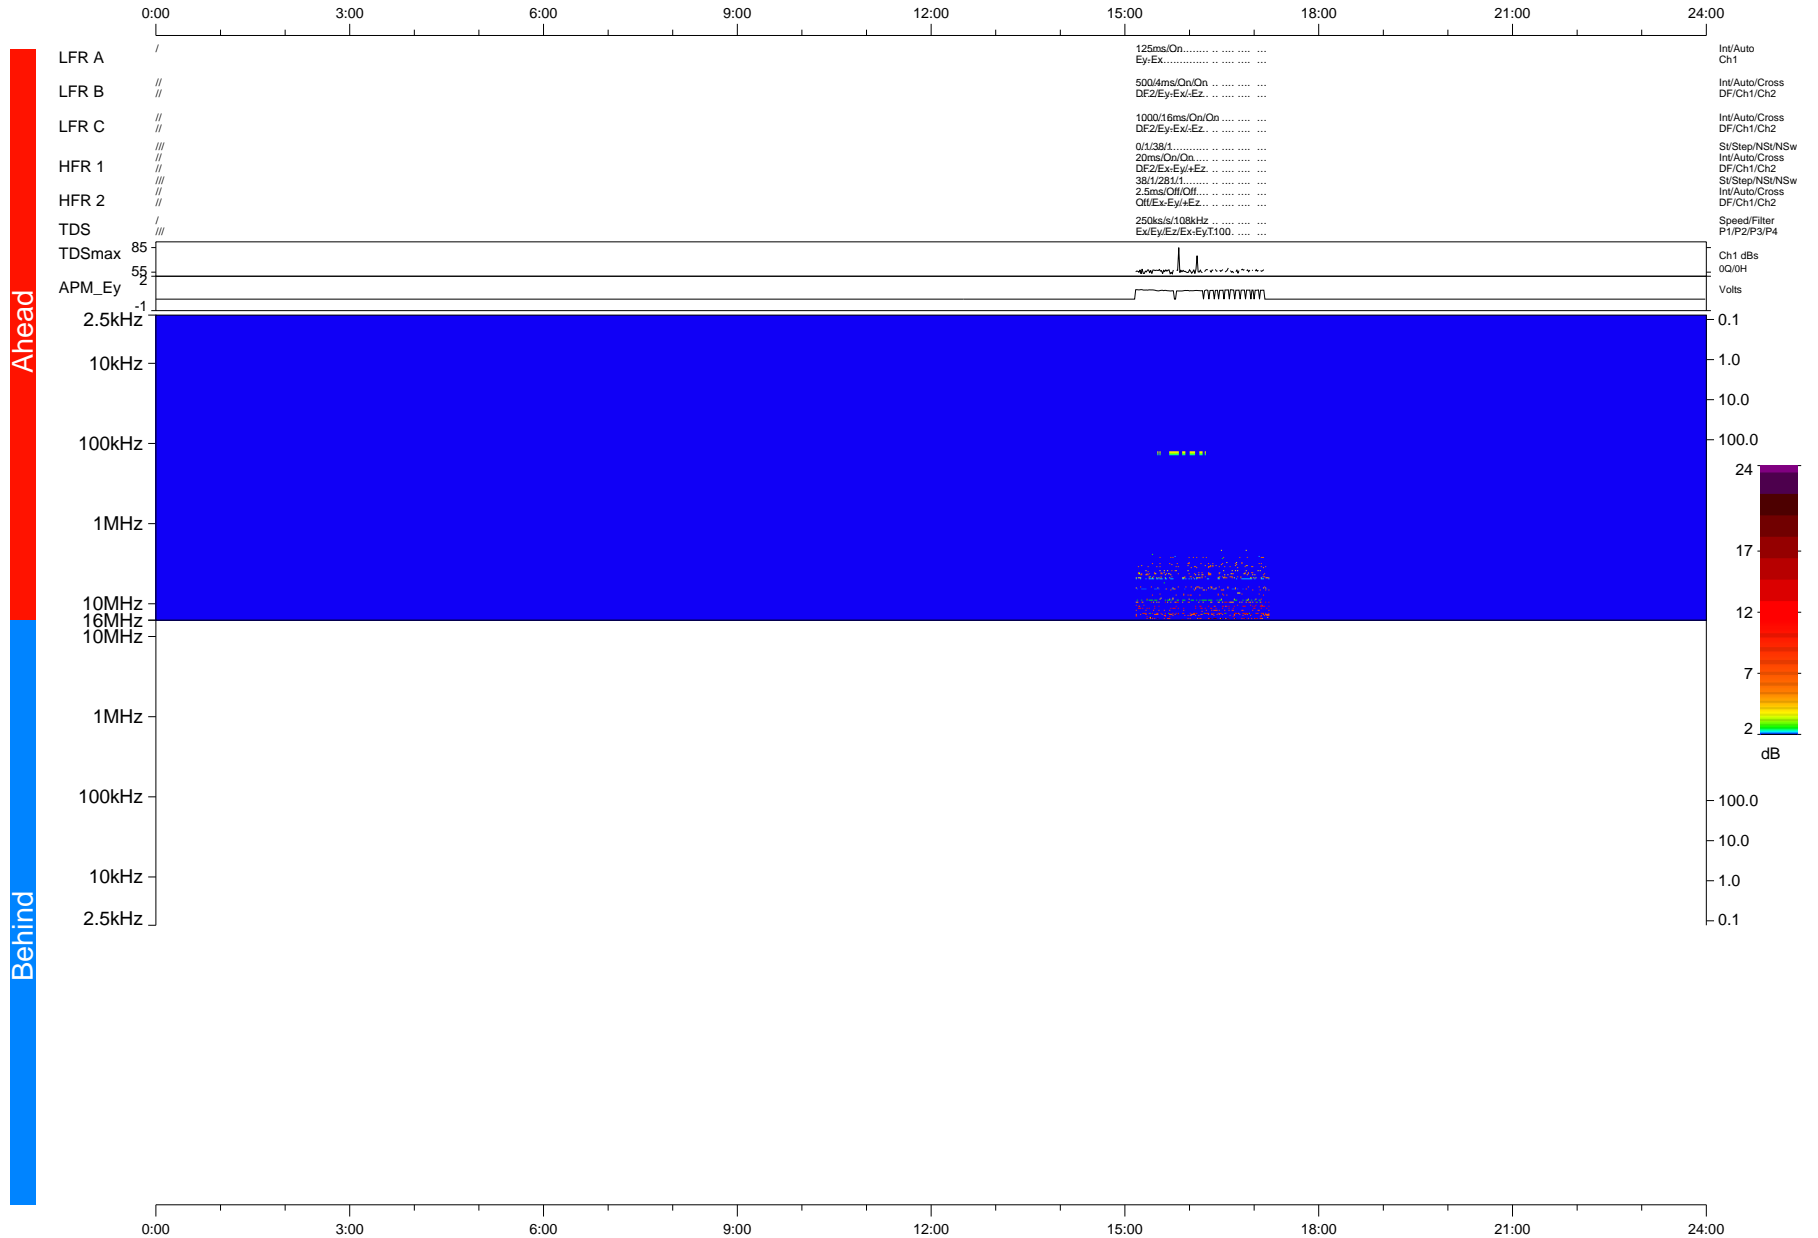

STEREO/WAVES Daily Summary - 14-Feb-2015 (DOY 045)

Ahead source file = swaves_ahead_2015_045_1_11.fin + beacon data (Recovery: 7.4% HK, 1% Pkts)

DPU up 218.4d, V412d26

Behind source file = swaves_ahead_2015_045_1_11.fin

DPU up 0.0d, Vd0
2016-02-26 19:40:05, TMIlib V943 dynspec V210