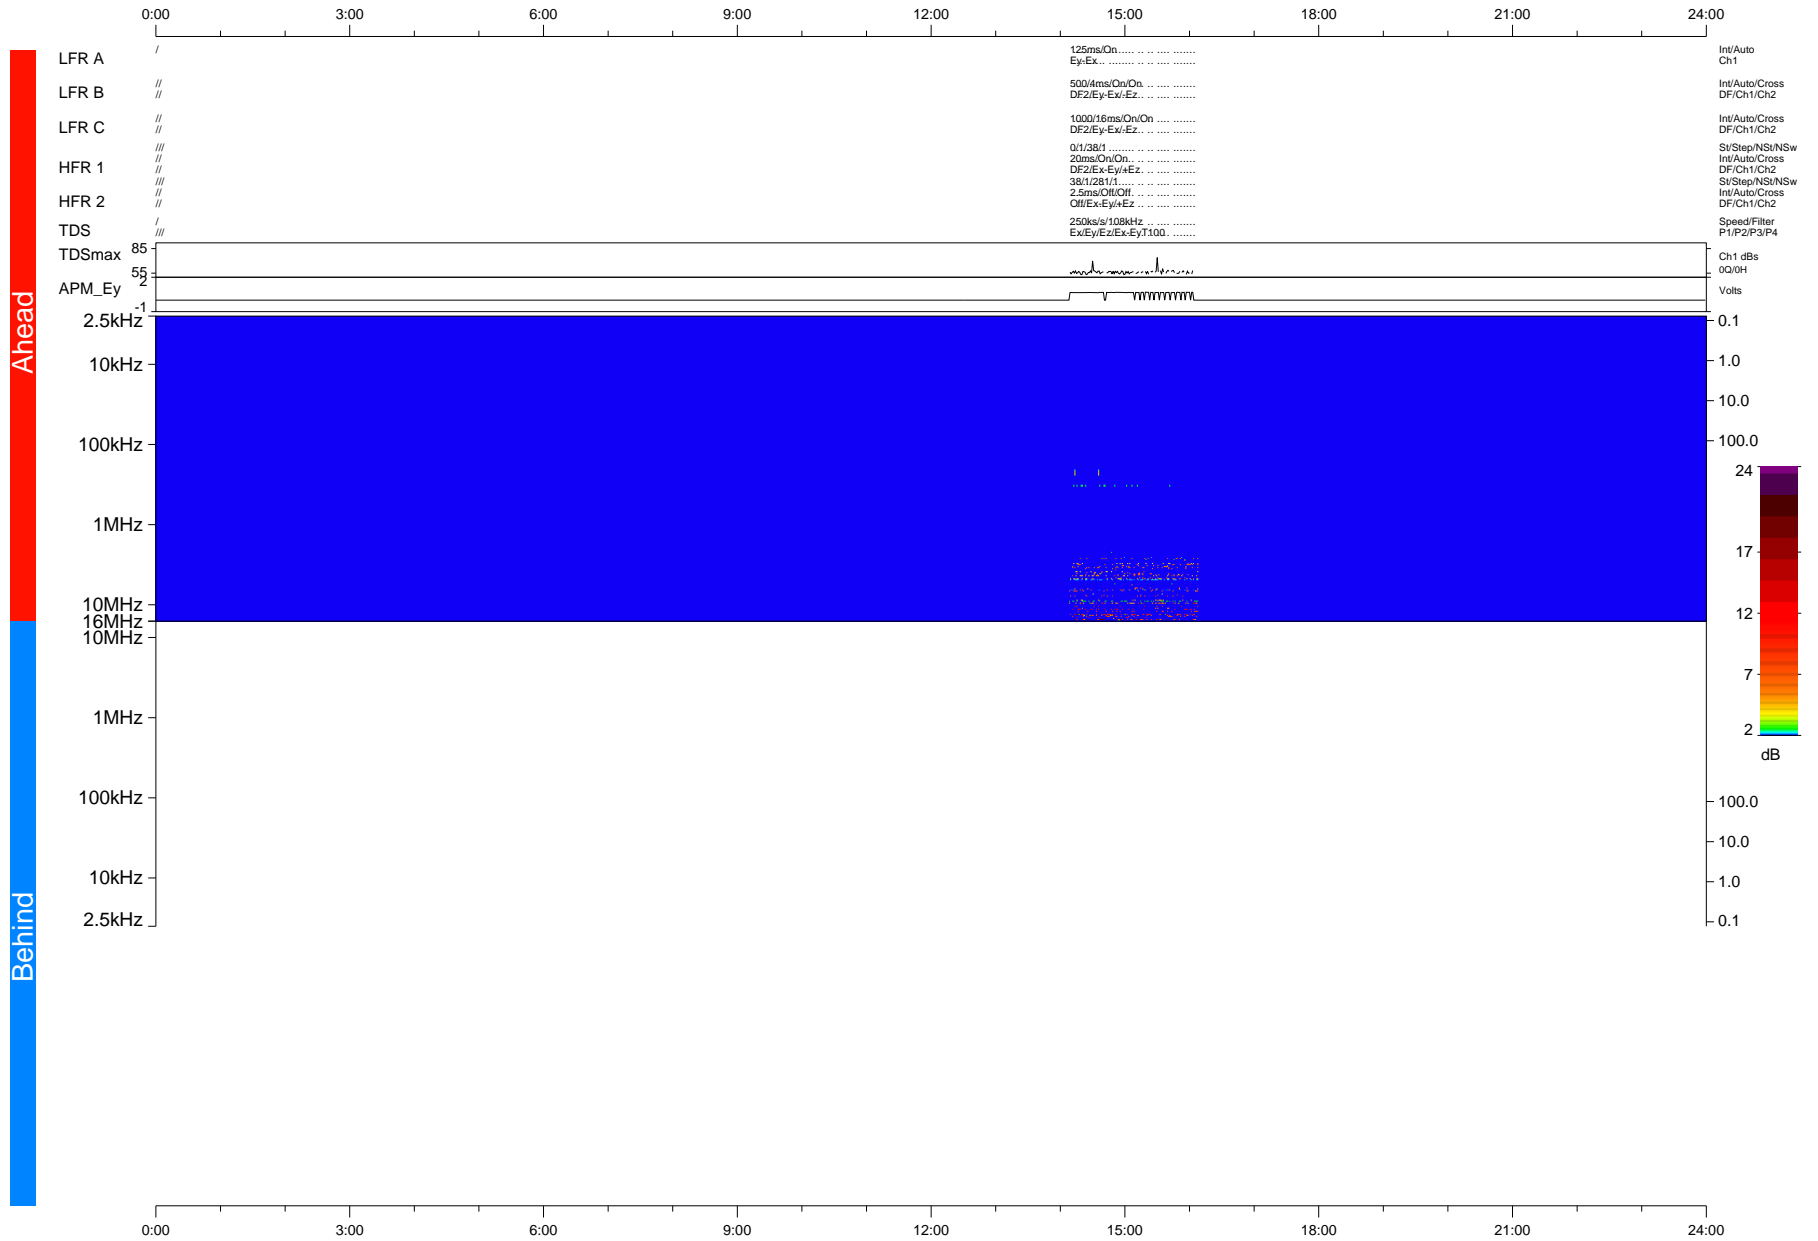

STEREO/WAVES Daily Summary - 13-Feb-2015 (DOY 044)

Ahead source file = swaves_ahead_2015_044_1_12.fin + beacon data (Recovery: 7.0% HK, 1% Pkts)

DPU up 217.3d, V412d26

Behind source file = swaves_ahead_2015_044_1_12.fin

DPU up 0.0d, Vd0
2016-02-26 19:39:44, TMlib V943 dynspec V210