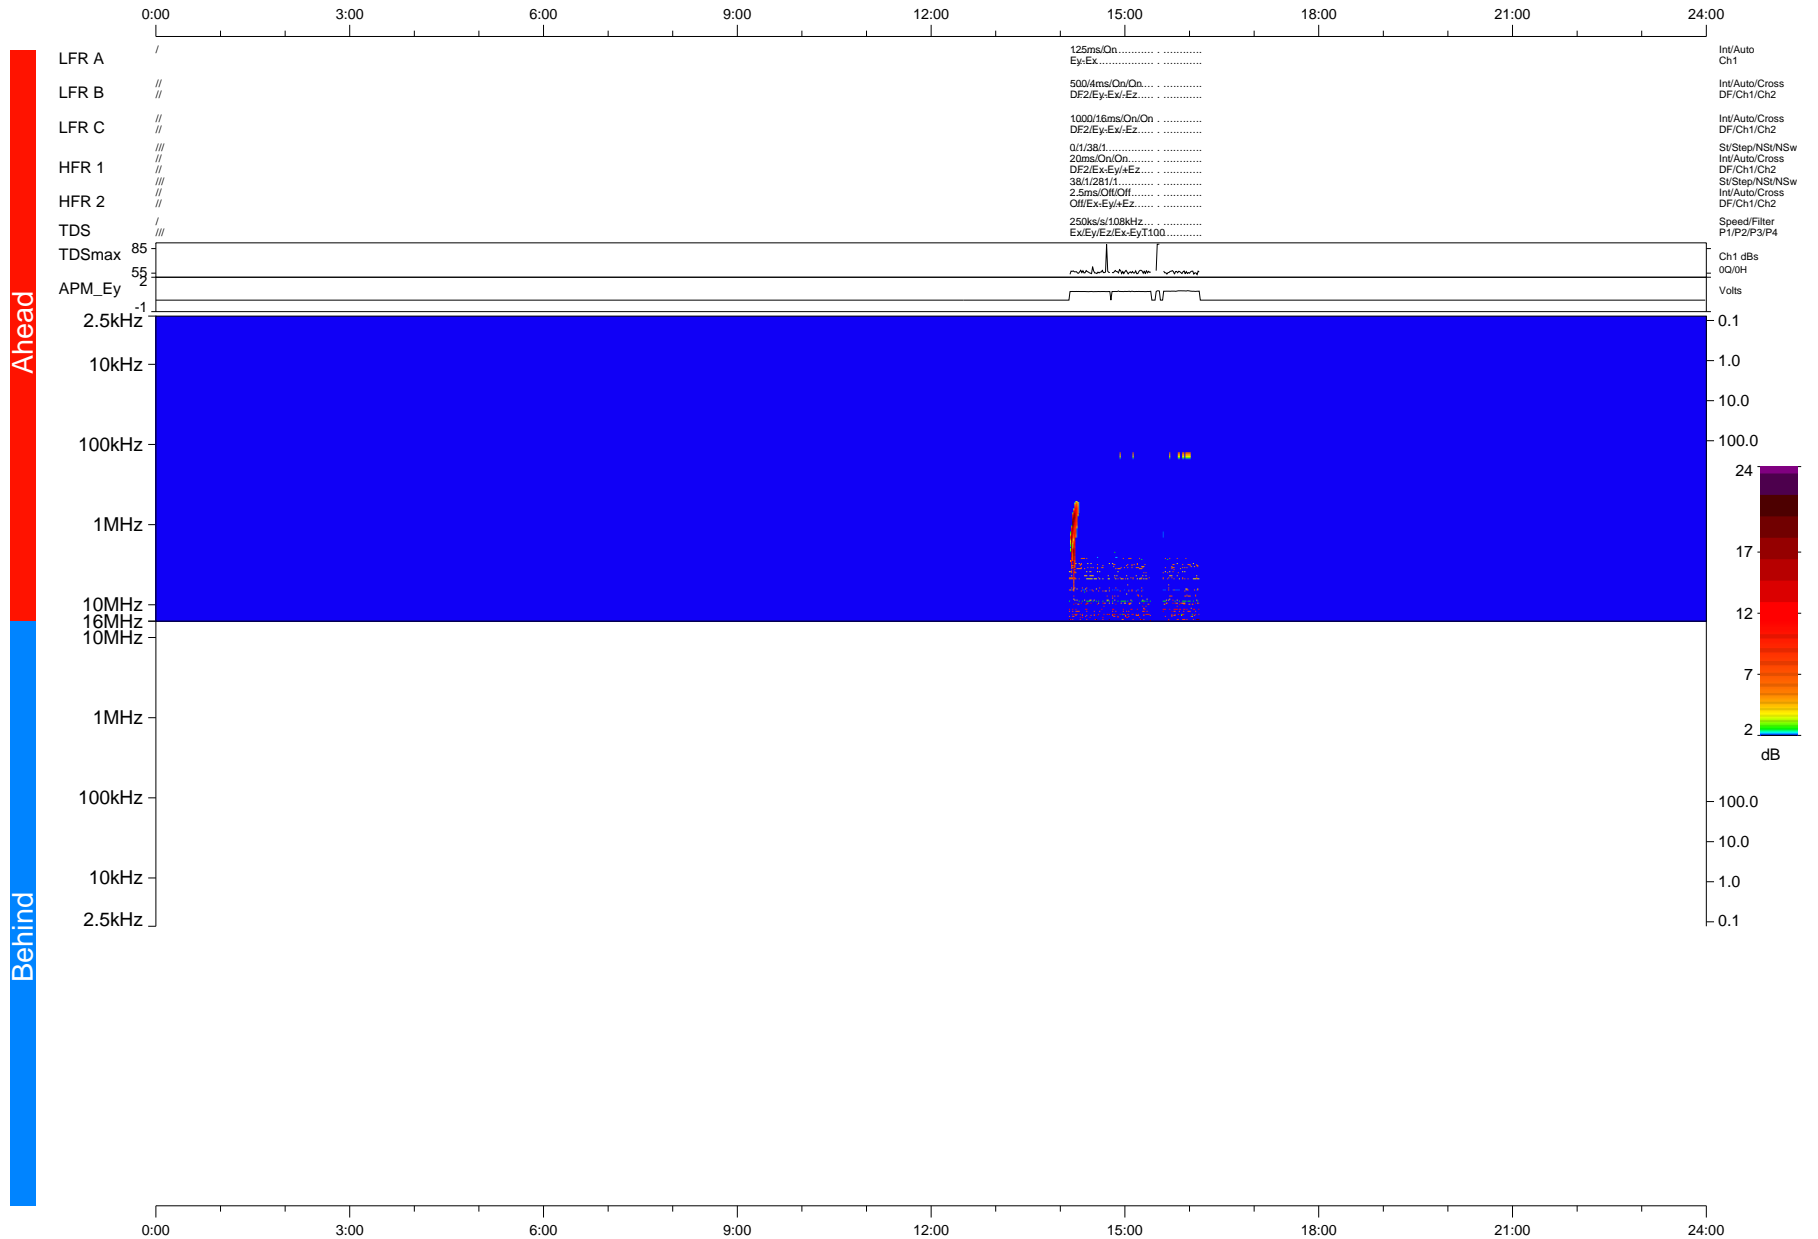

STEREO/WAVES Daily Summary - 10-Feb-2015 (DOY 041)

Ahead source file = swaves_ahead_2015_041_1_12.fin + beacon data (Recovery: 7.8% HK, 1% Pkts)

DPU up 214.4d, V412d26

Behind source file = swaves_ahead_2015_041_1_12.fin

DPU up 0.0d, Vd0
2016-02-26 19:38:38, TMlib V943 dynspec V210