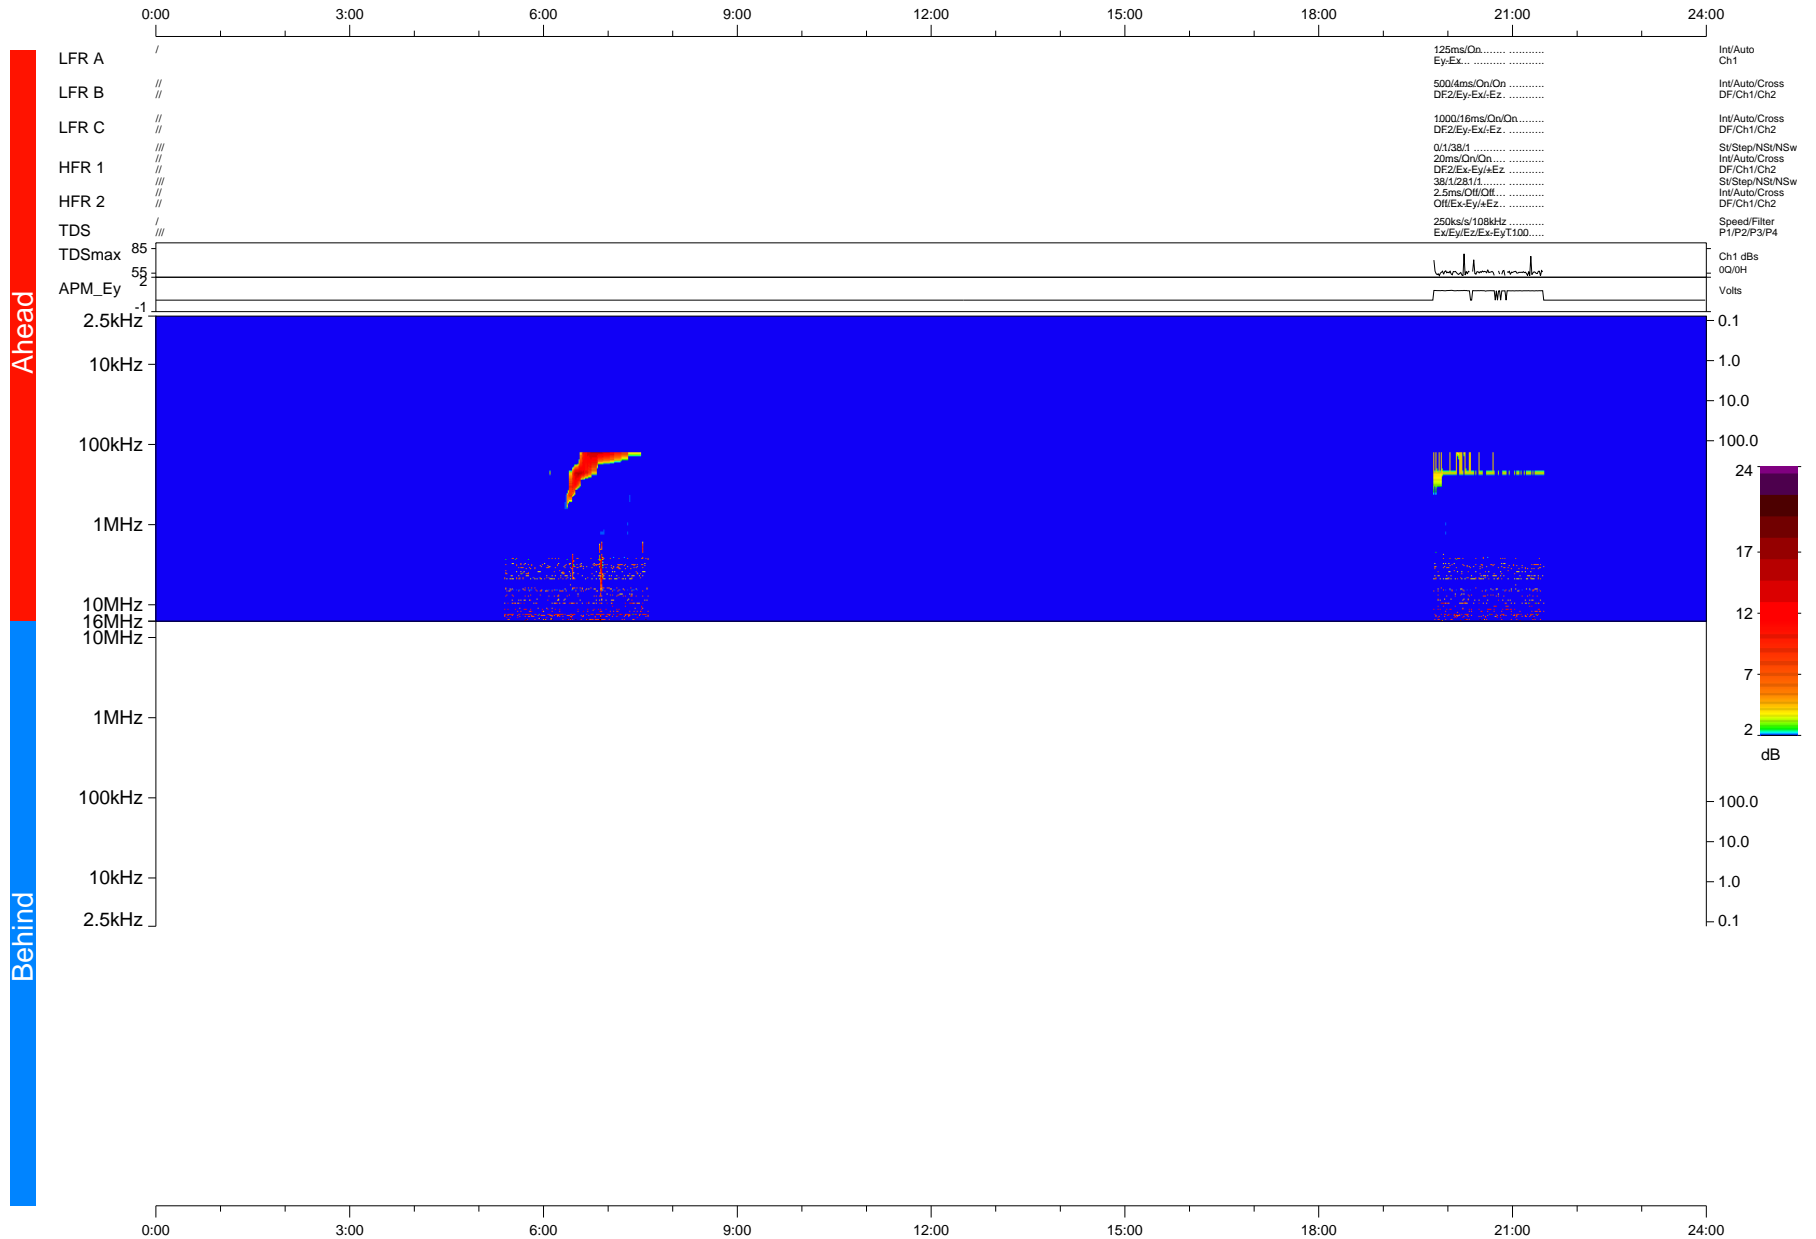

# STEREO/WAVES Daily Summary - 28-Jan-2015 (DOY 028)

Ahead source file = swaves\_ahead\_2015\_028\_1\_12.fin + beacon data (Recovery: 6.7% HK, 1% Pkts)

DPU up 201.6d, V412d26

Behind source file = swaves\_ahead\_2015\_028\_1\_12.fin

DPU up 0.0d, V40  
2016-02-26 19:34:04, TMlib V943 dynspec V210