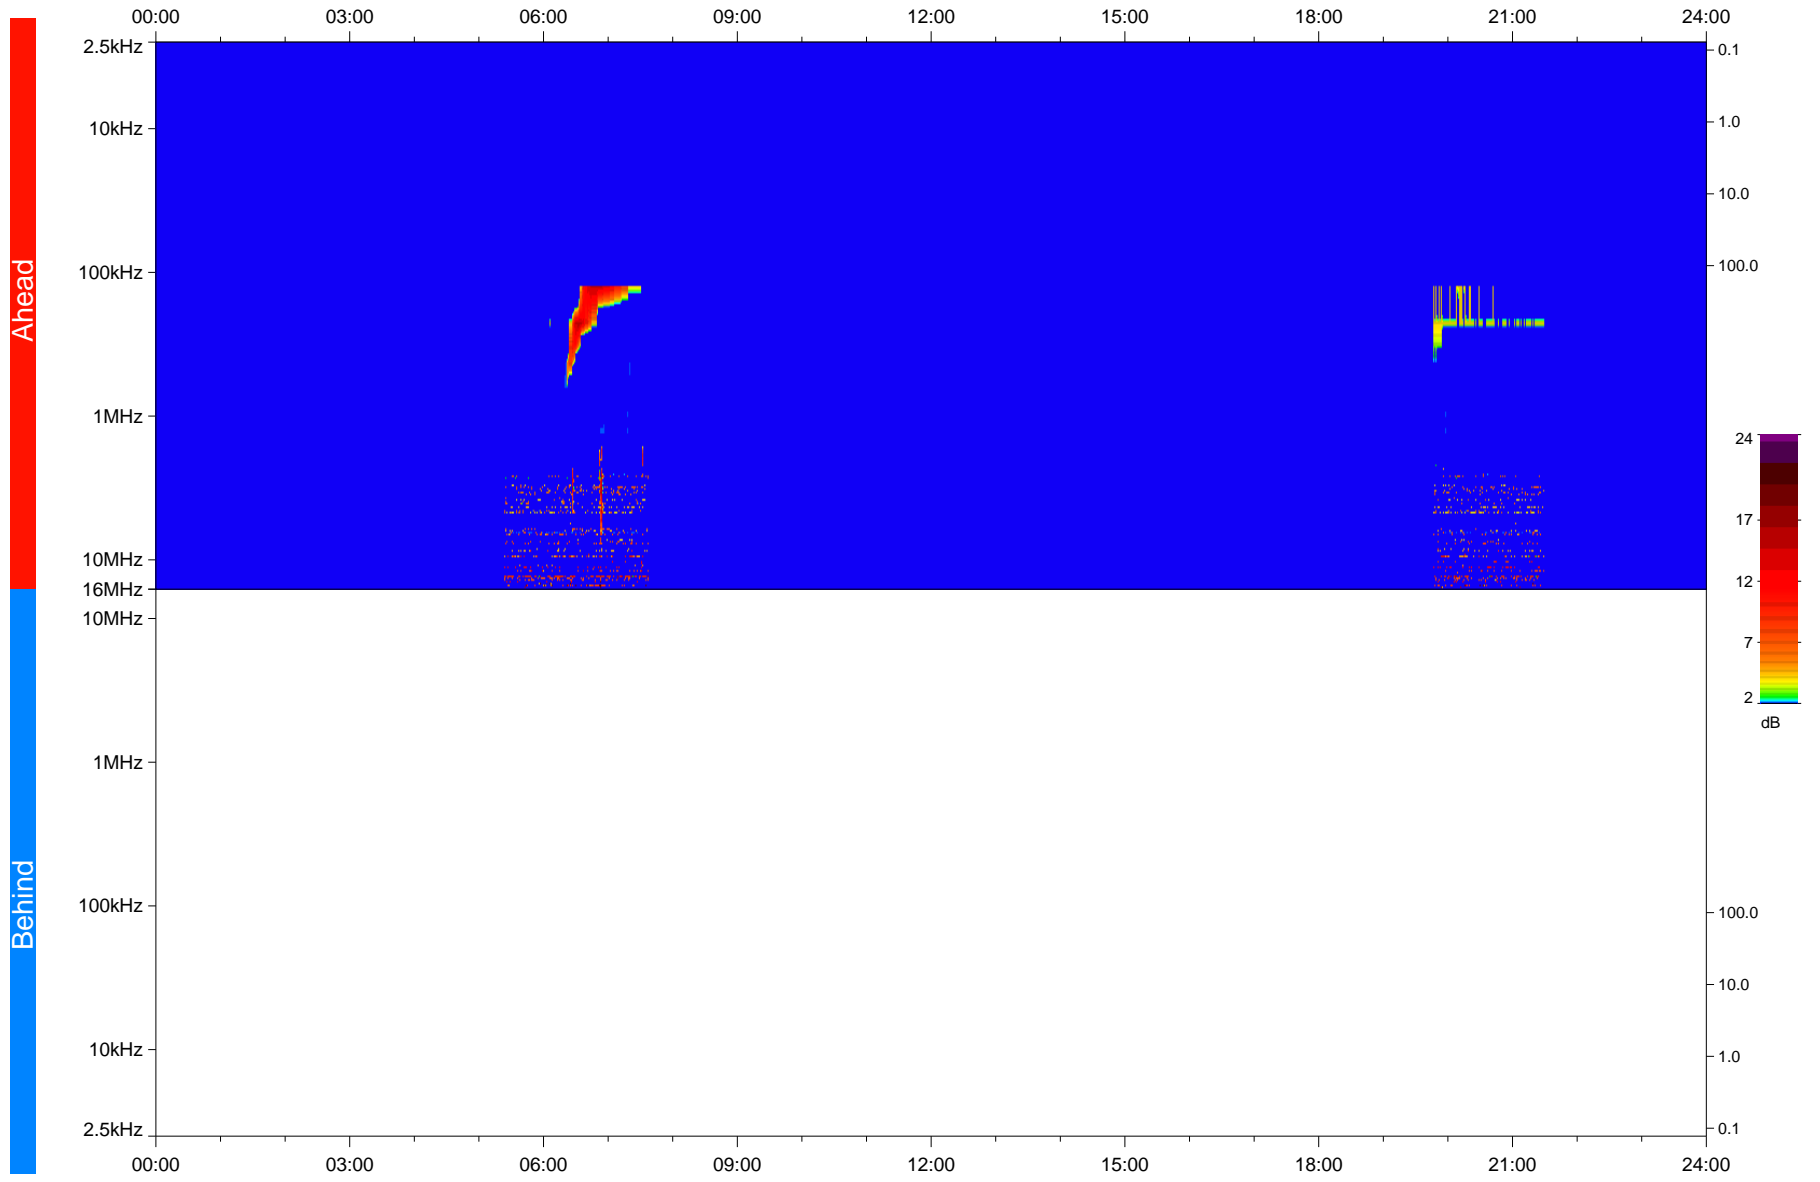

STEREO/WAVES Daily Summary - 28-Jan-2015 (DOY 028)

Ahead source file = swaves_ahead_2015_028_1_12.fin + beacon data

Behind source file = swaves_ahead_2015_028_1_12.fin

Time (UTC)

2016-02-26 19:34:03, TMIlib V943 dynspec V210