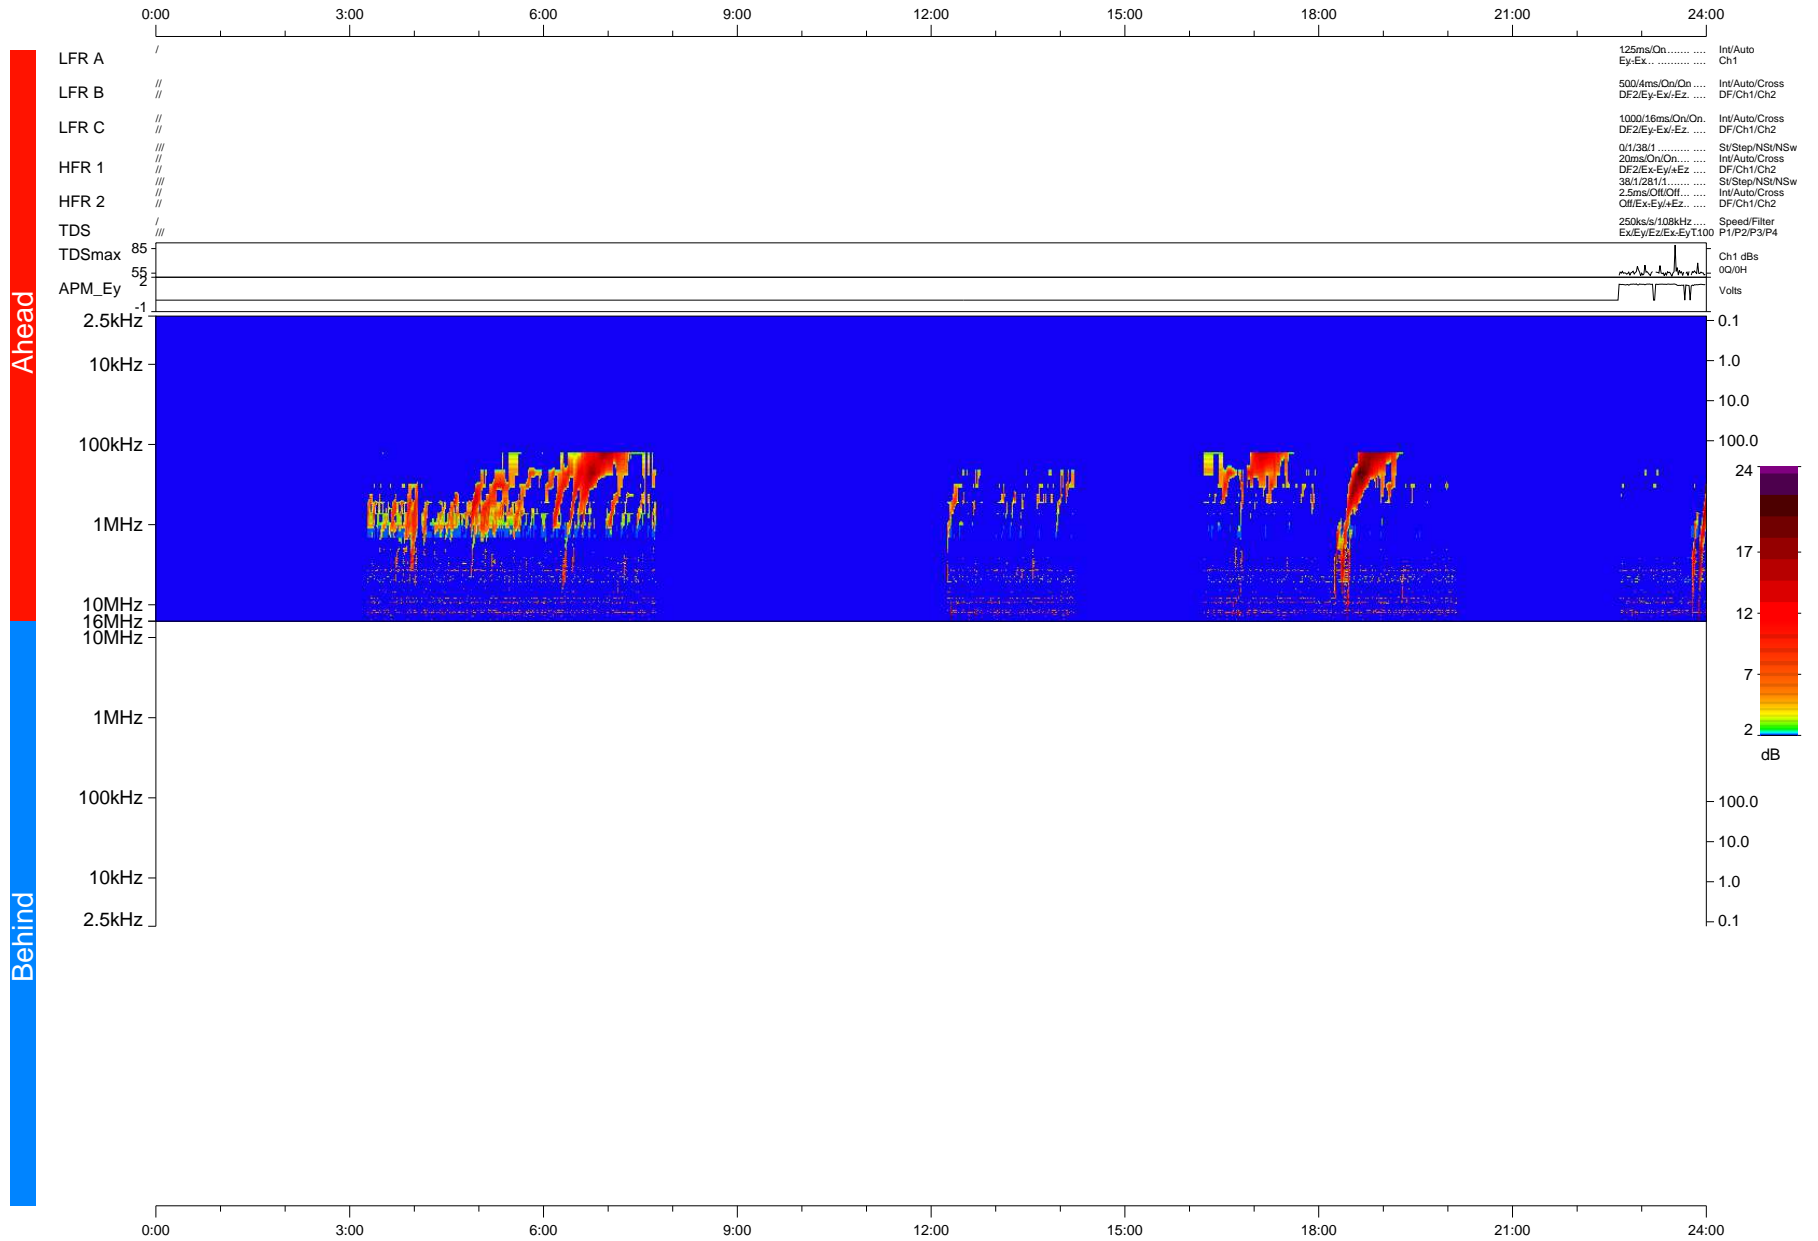

# STEREO/WAVES Daily Summary - 24-Jan-2015 (DOY 024)

Ahead source file = swaves\_ahead\_2015\_024\_1\_11.fin + beacon data (Recovery: 5.3% HK, 1% Pkts)

DPU up 197.7d, V412d26

Behind source file = swaves\_ahead\_2015\_024\_1\_11.fin

DPU up 0.0d, Vd0  
2016-02-26 19:32:36, TMlib V943 dynspec V210