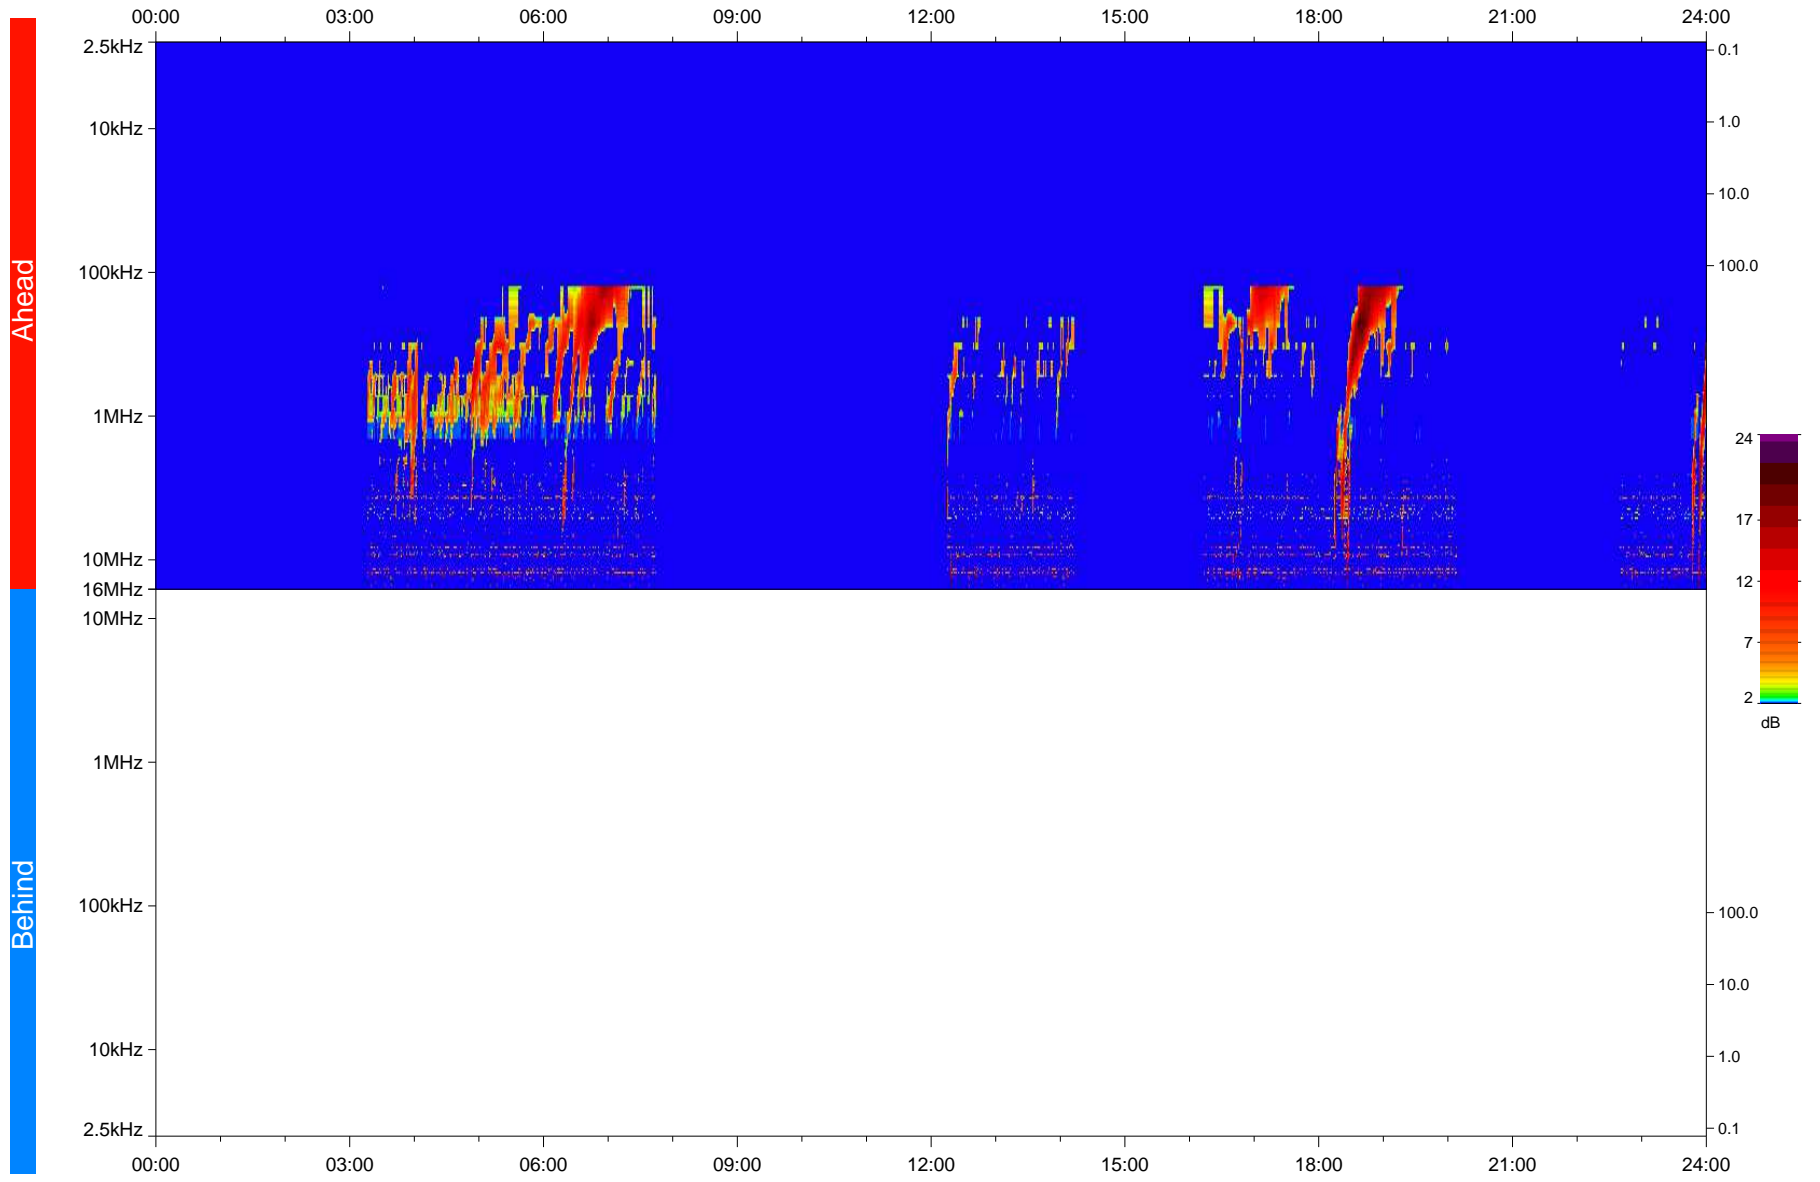

STEREO/WAVES Daily Summary - 24-Jan-2015 (DOY 024)

Ahead source file = swaves Ahead_2015_024_1_11.fin + beacon data

Behind source file = swaves Ahead_2015_024_1_11.fin

Time (UTC)

2016-02-26 19:32:35, TMIlib V943 dynspec V210