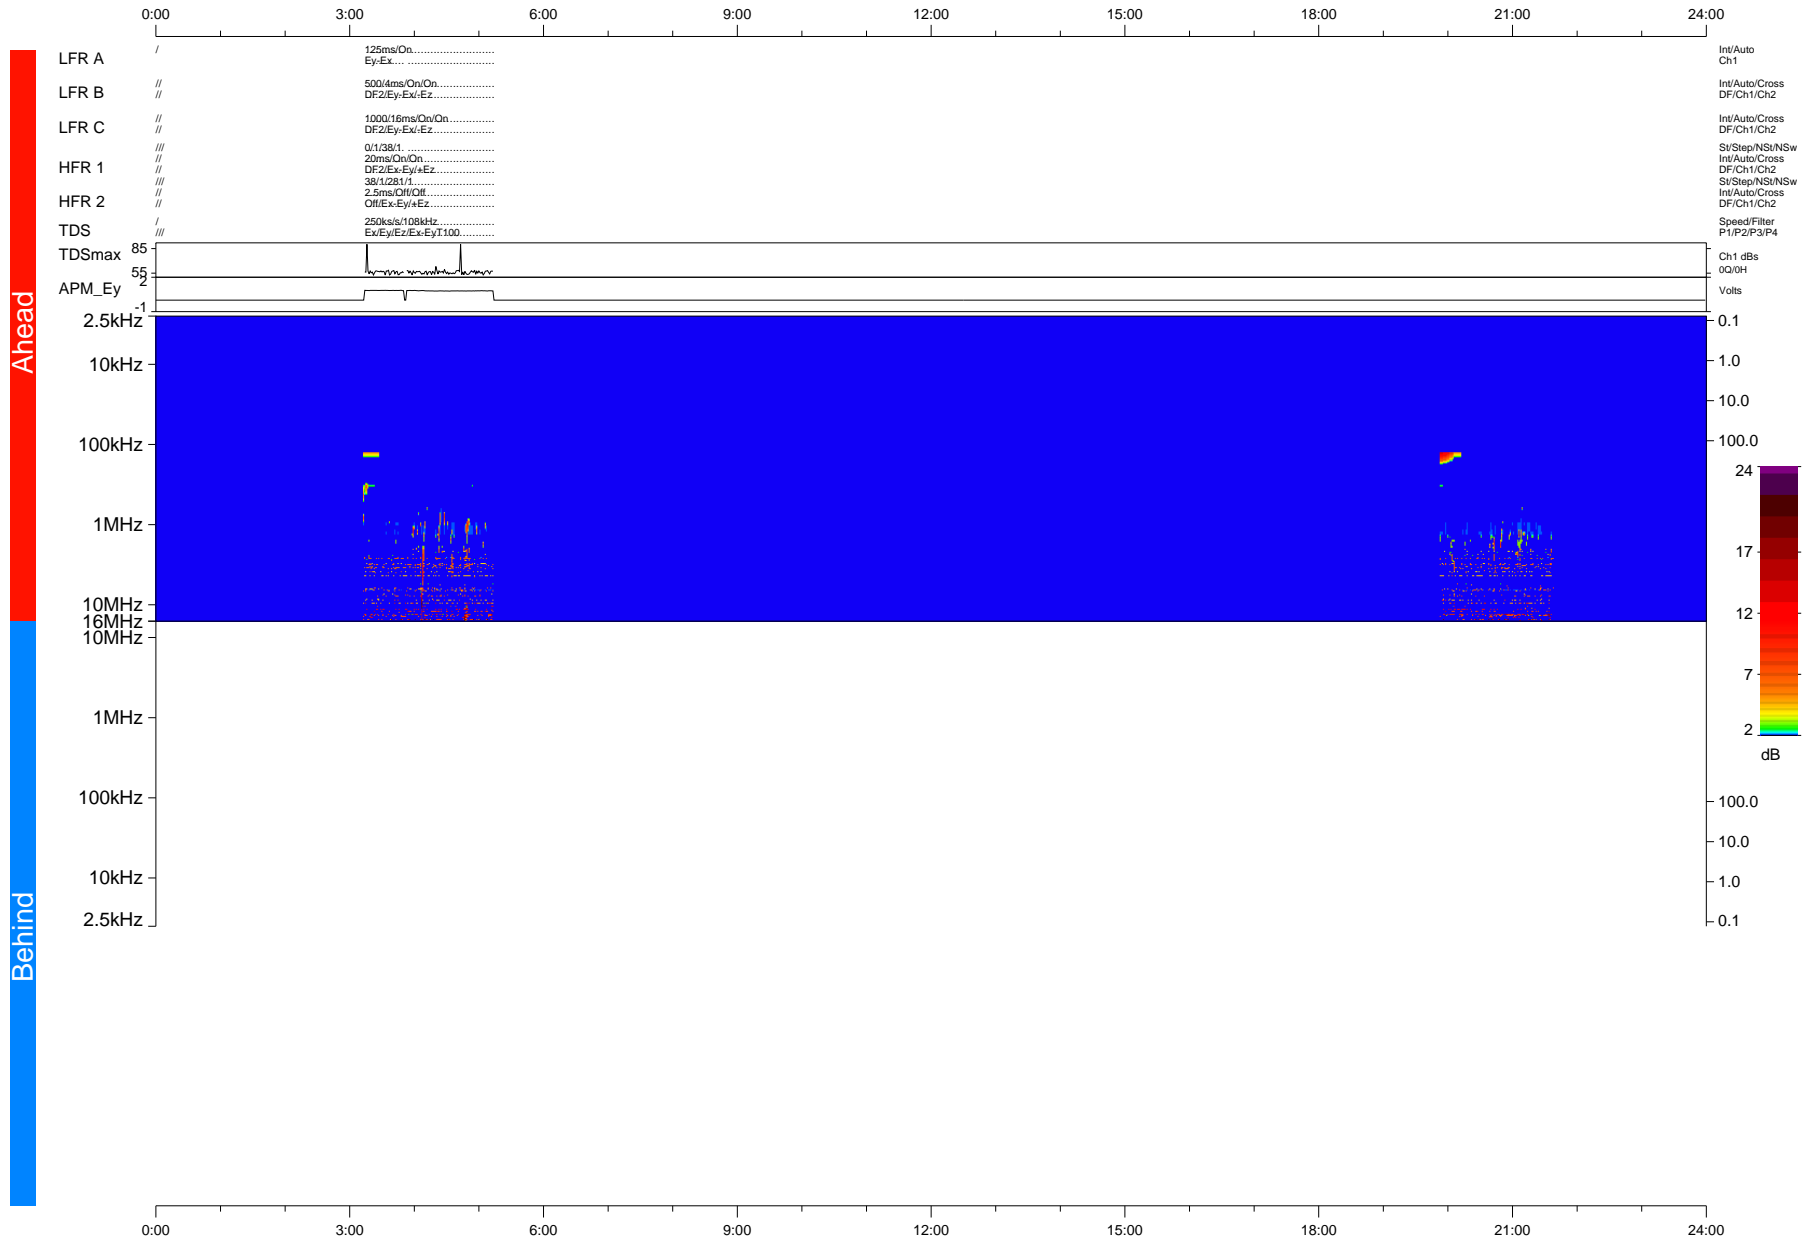

STEREO/WAVES Daily Summary - 20-Jan-2015 (DOY 020)

Ahead source file = swaves_ahead_2015_020_1_12.fin + beacon data (Recovery: 8.2% HK, 1% Pkts)

DPU up 192.9d, V412d26

Behind source file = swaves_ahead_2015_020_1_12.fin

DPU up 0.0d, Vd0
2016-02-26 19:31:02, TMlib V943 dynspec V210