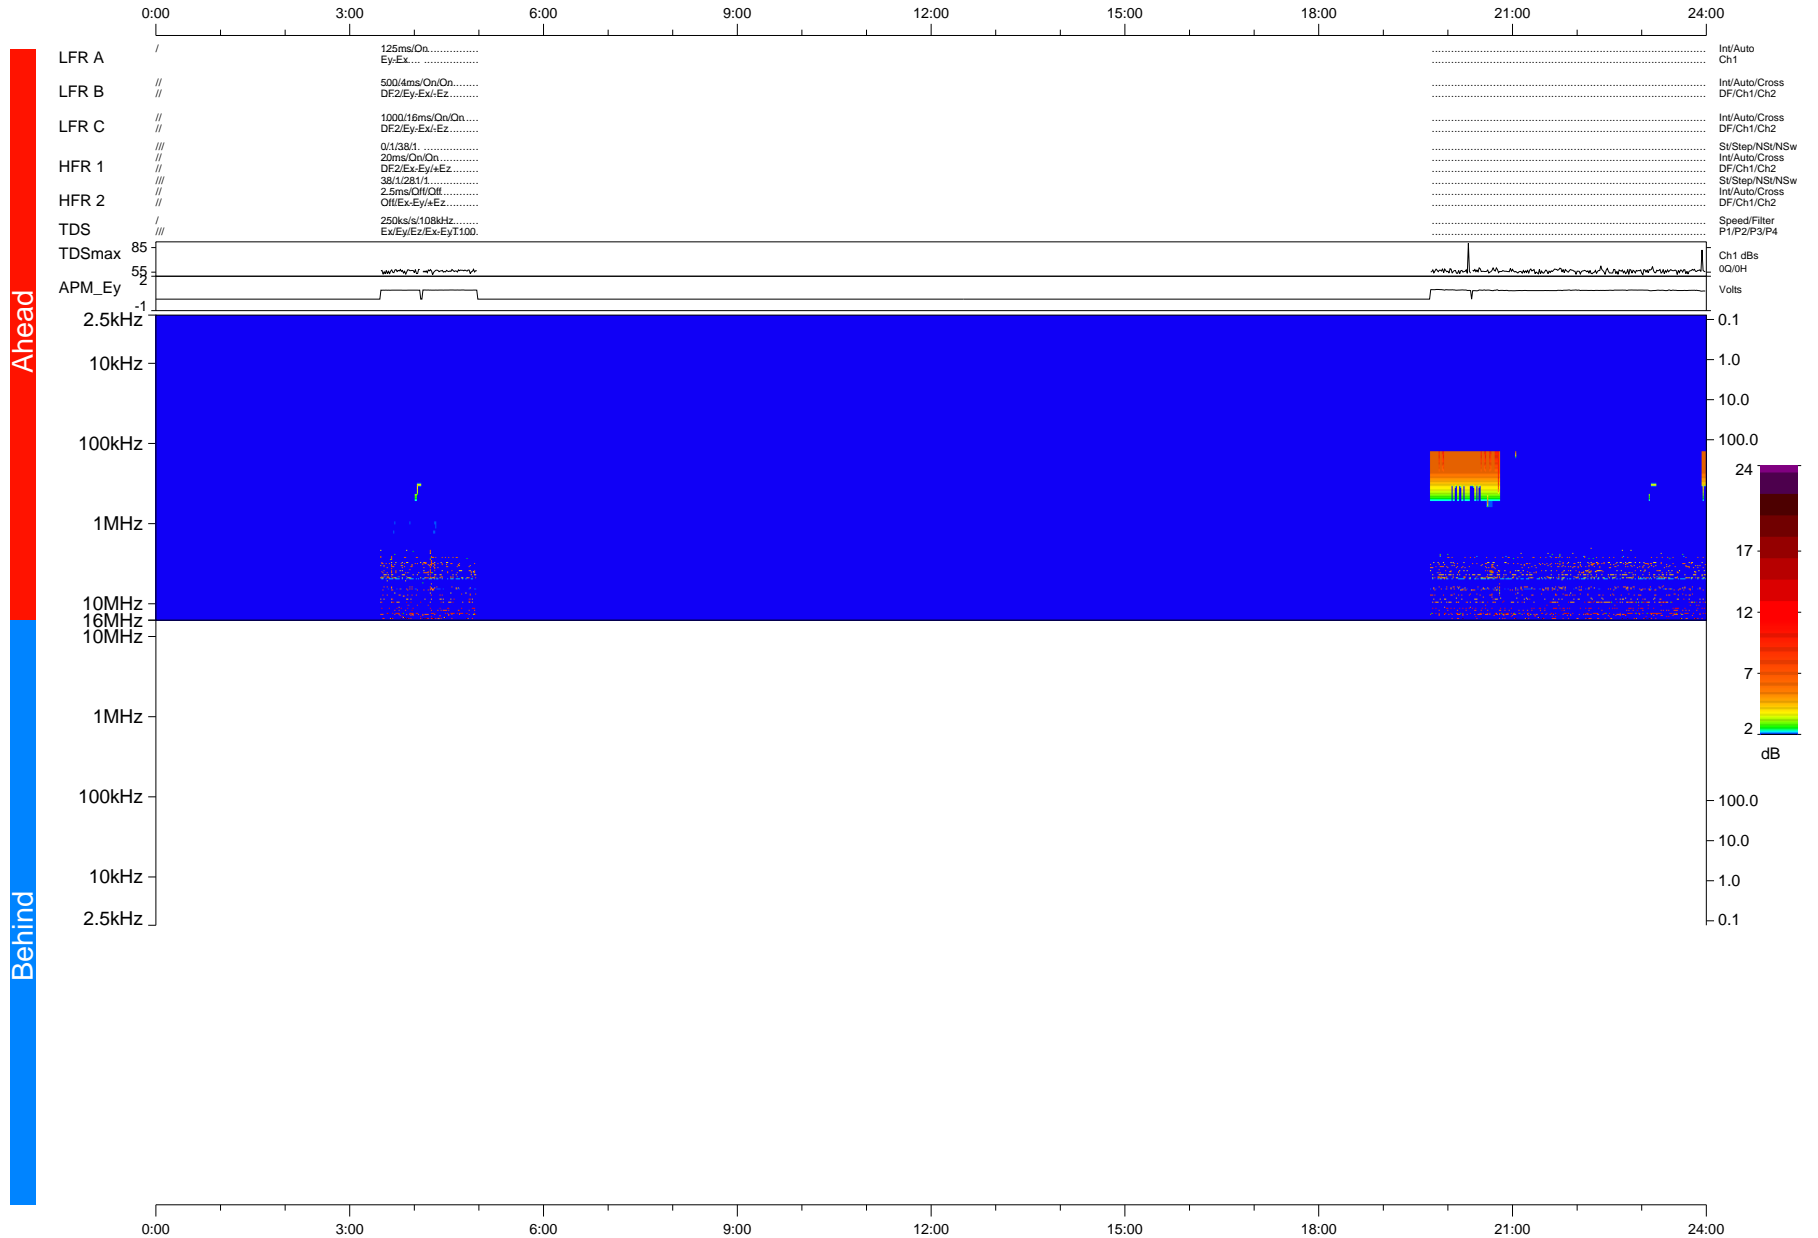

STEREO/WAVES Daily Summary - 16-Jan-2015 (DOY 016)

Ahead source file = swaves_ahead_2015_016_1_12.fin + beacon data (Recovery: 23.8% HK, 1% Pkts)

DPU up 189.7d, V412d26

Behind source file = swaves_ahead_2015_016_1_12.fin

DPU up 0.0d, Vd0
2016-02-26 19:29:03, TMlib V943 dynspec V210