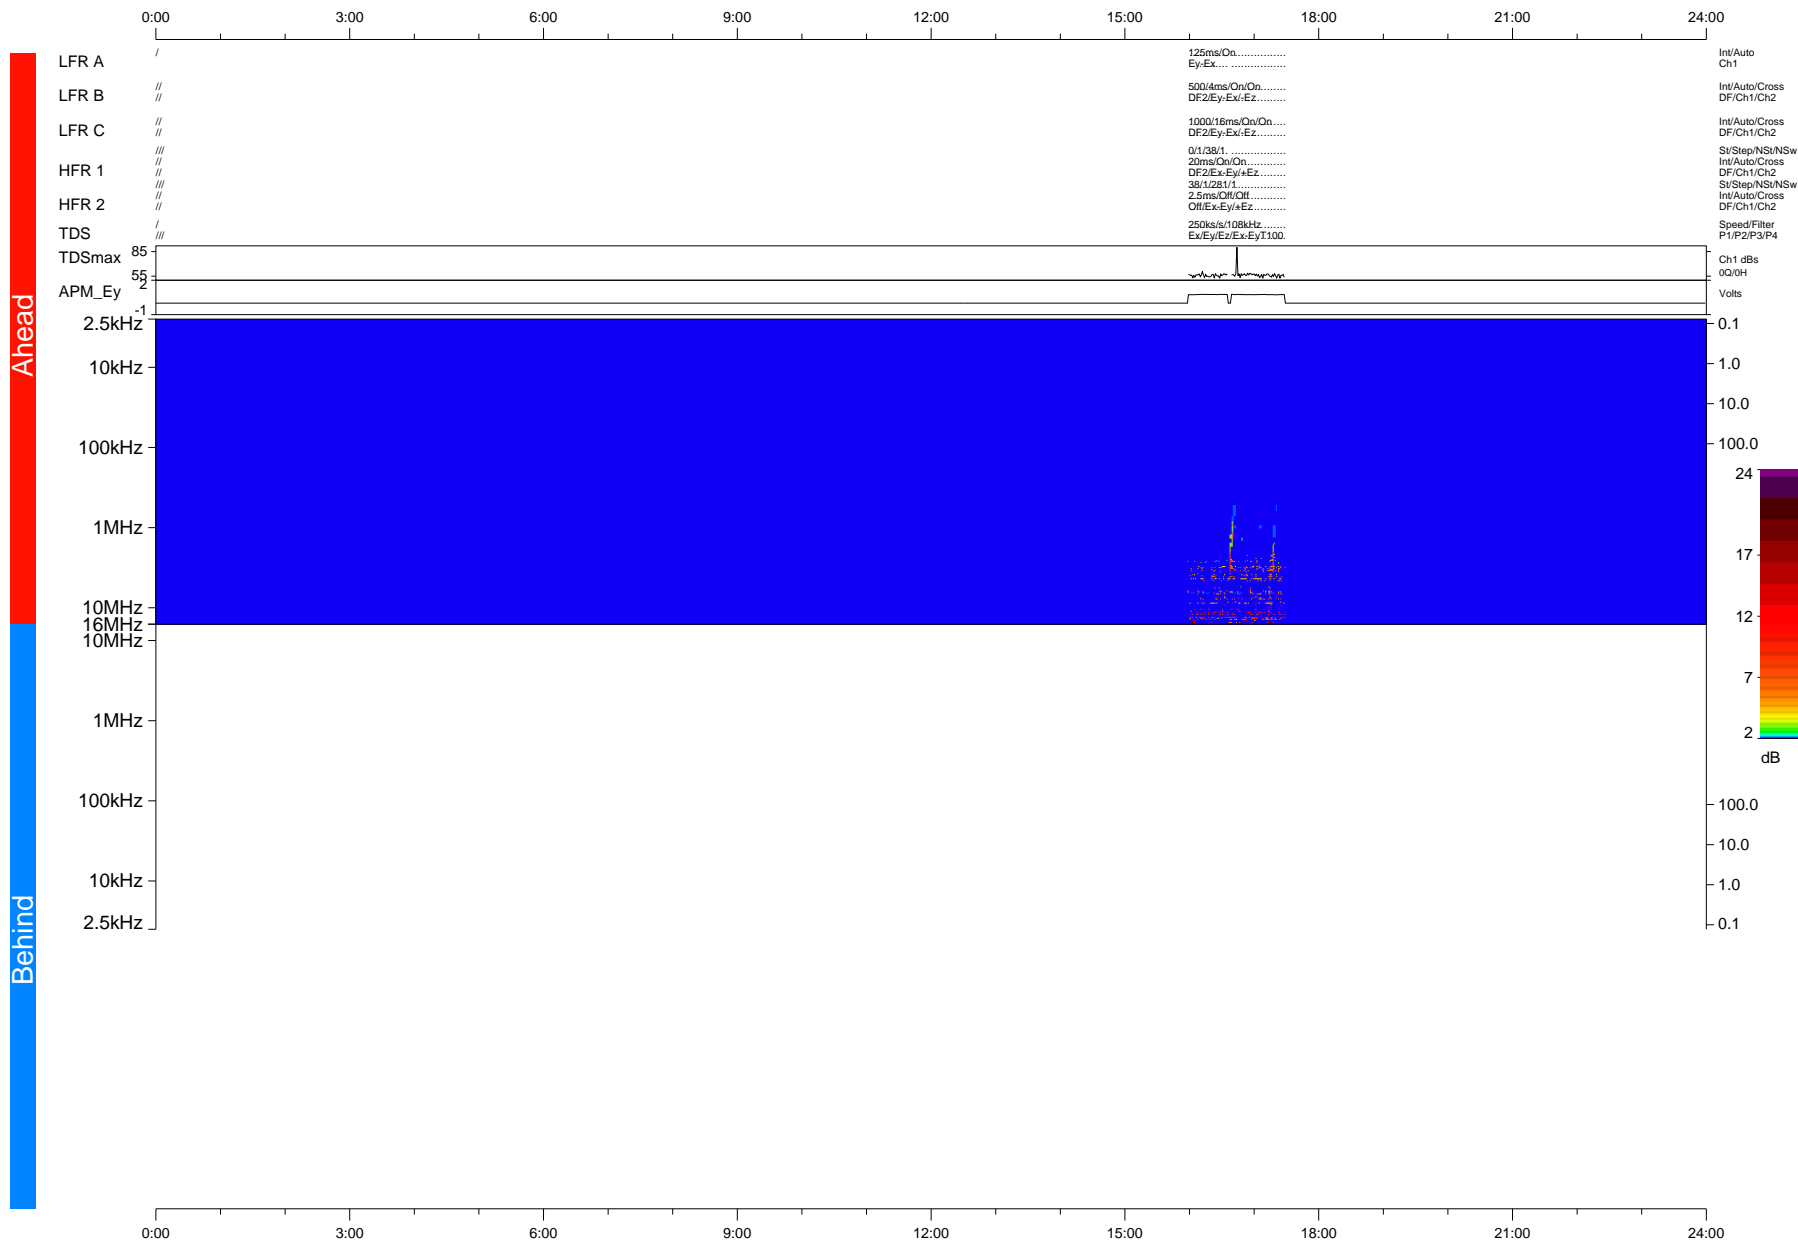

STEREO/WAVES Daily Summary - 15-Jan-2015 (DOY 015)

Ahead source file = swaves_ahead_2015_015_1_11.fin + beacon data (Recovery: 6.0% HK, 1% Pkts)

DPU up 188.4d, V412d26

Behind source file = swaves_ahead_2015_015_1_11.fin

DPU up 0.0d, Vd0
2016-02-26 19:28:25, TMIlib V943 dynspec V210