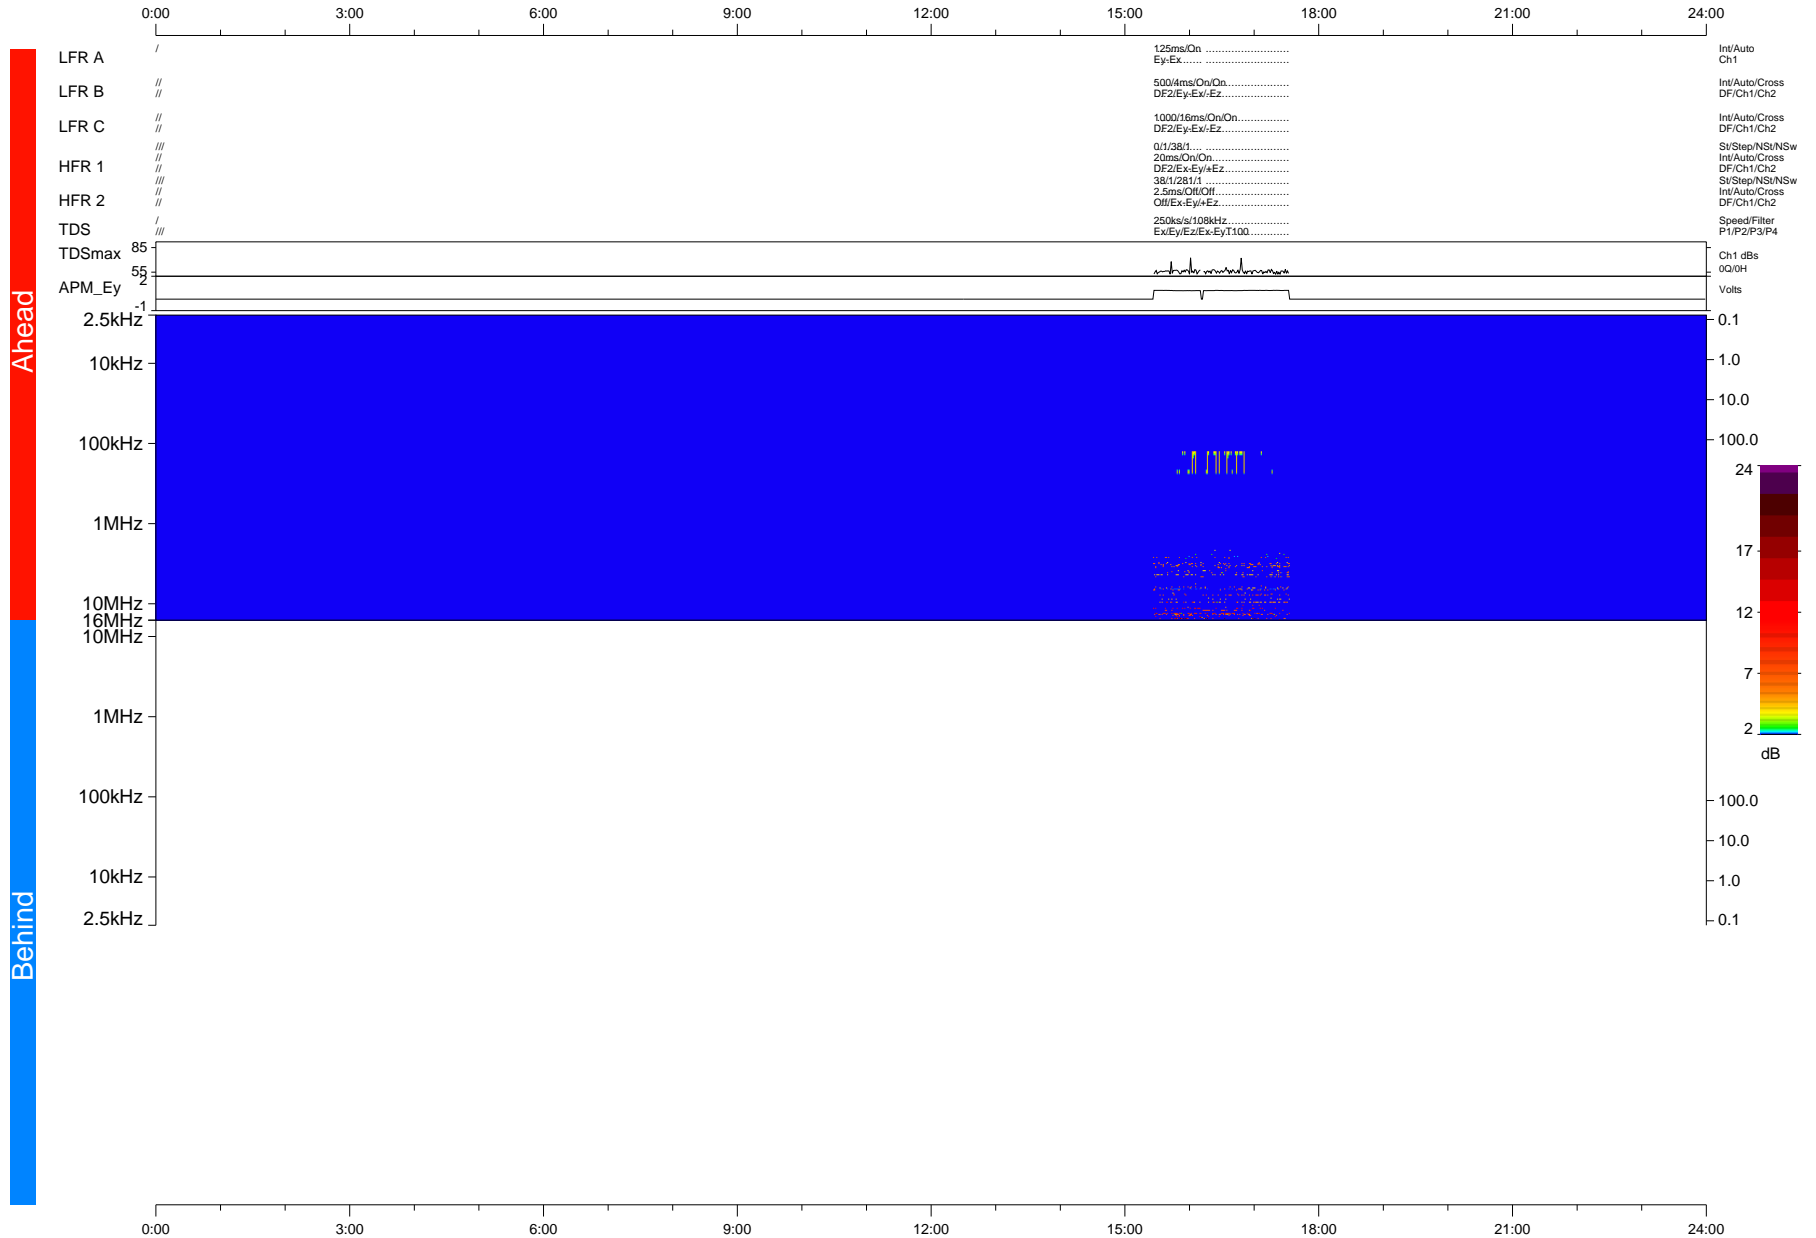

STEREO/WAVES Daily Summary - 14-Jan-2015 (DOY 014)

Ahead source file = swaves_ahead_2015_014_1_12.fin + beacon data (Recovery: 8.6% HK, 1% Pkts)

DPU up 187.4d, V412d26

Behind source file = swaves_ahead_2015_014_1_12.fin

DPU up 0.0d, Vd0
2016-02-26 19:28:06, TMIlib V943 dynspec V210