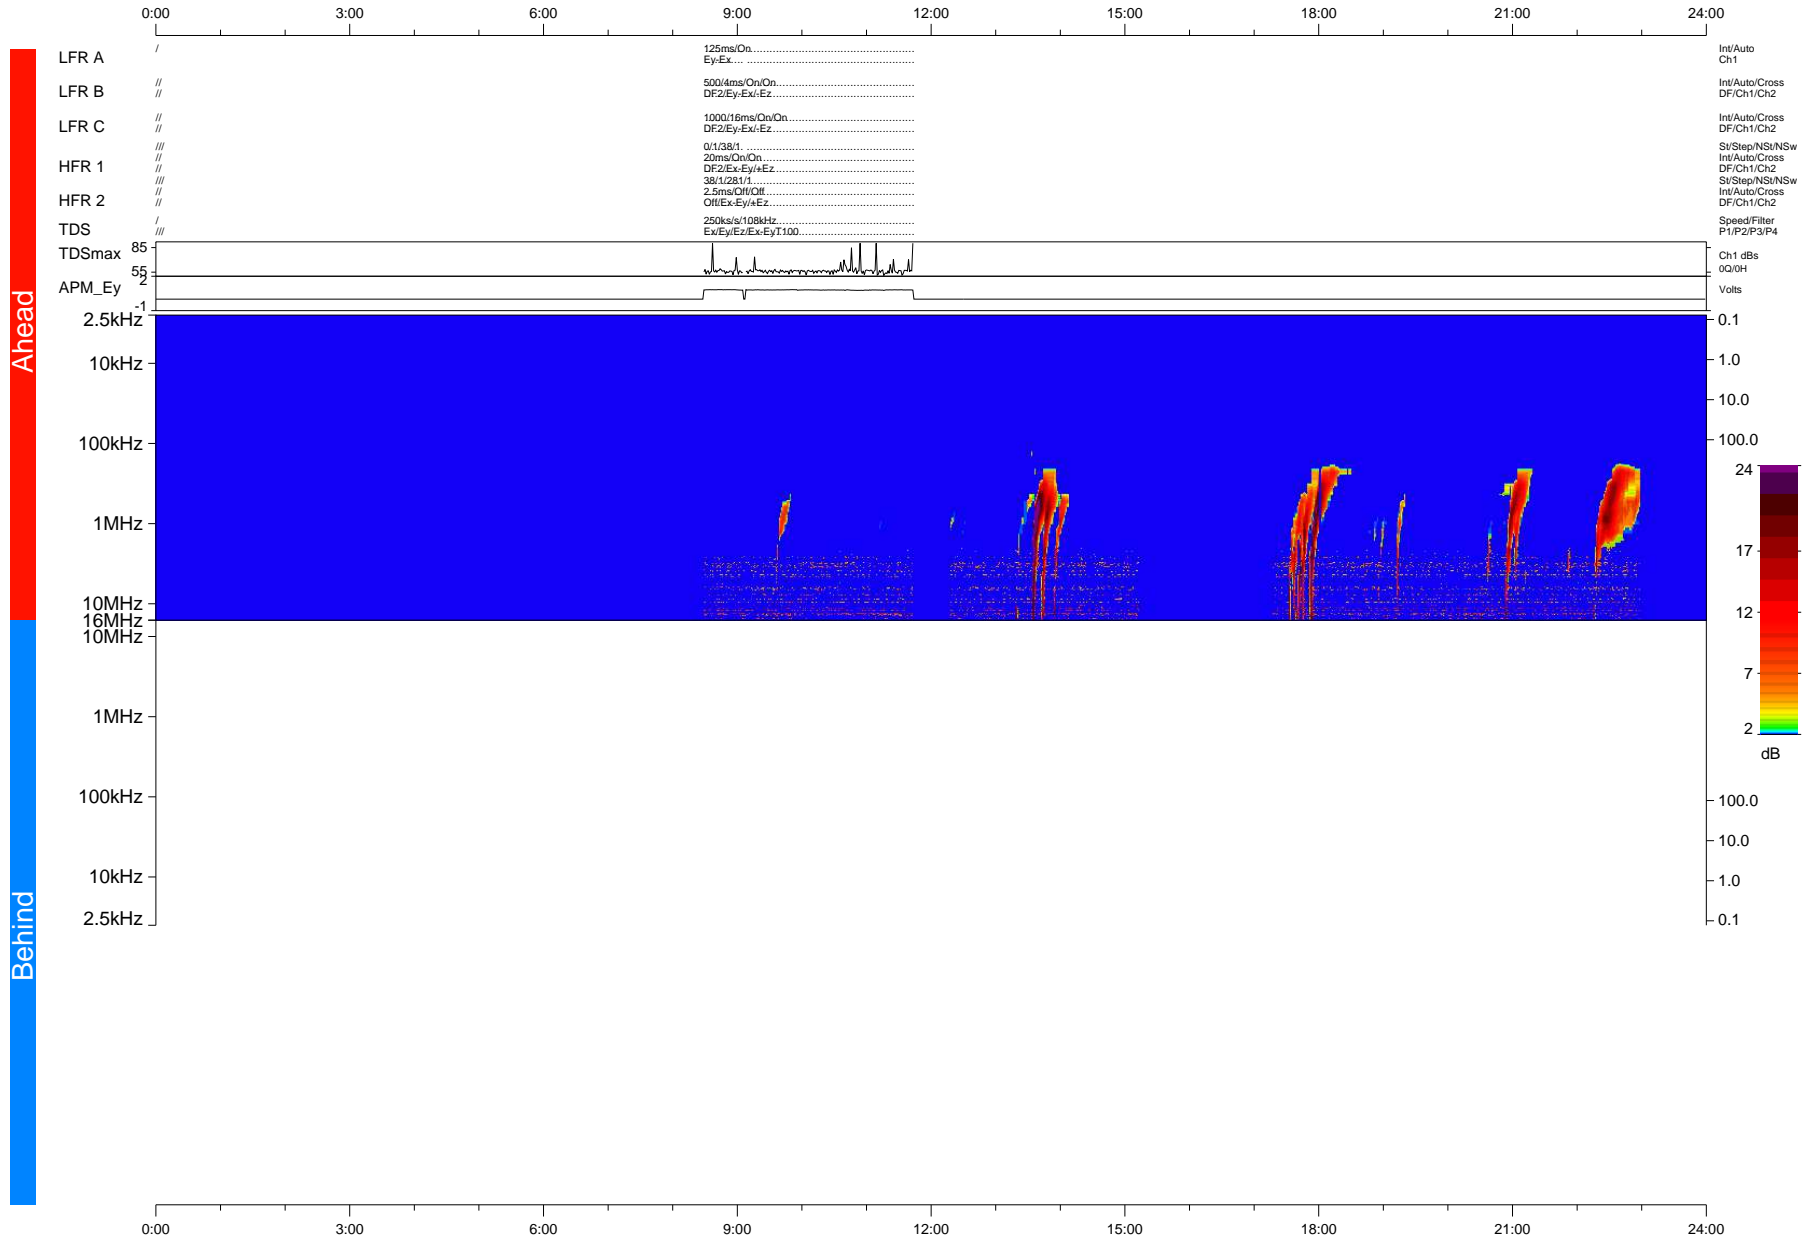

STEREO/WAVES Daily Summary - 11-Jan-2015 (DOY 011)

Ahead source file = swaves_ahead_2015_011_1_12.fin + beacon data (Recovery: 13.4% HK, 1% Pkts)

DPU up 184.2d, V412d26

Behind source file = swaves_ahead_2015_011_1_12.fin

DPU up 0.0d, Vd0
2016-02-26 19:27:02, TMlib V943 dynspec V210