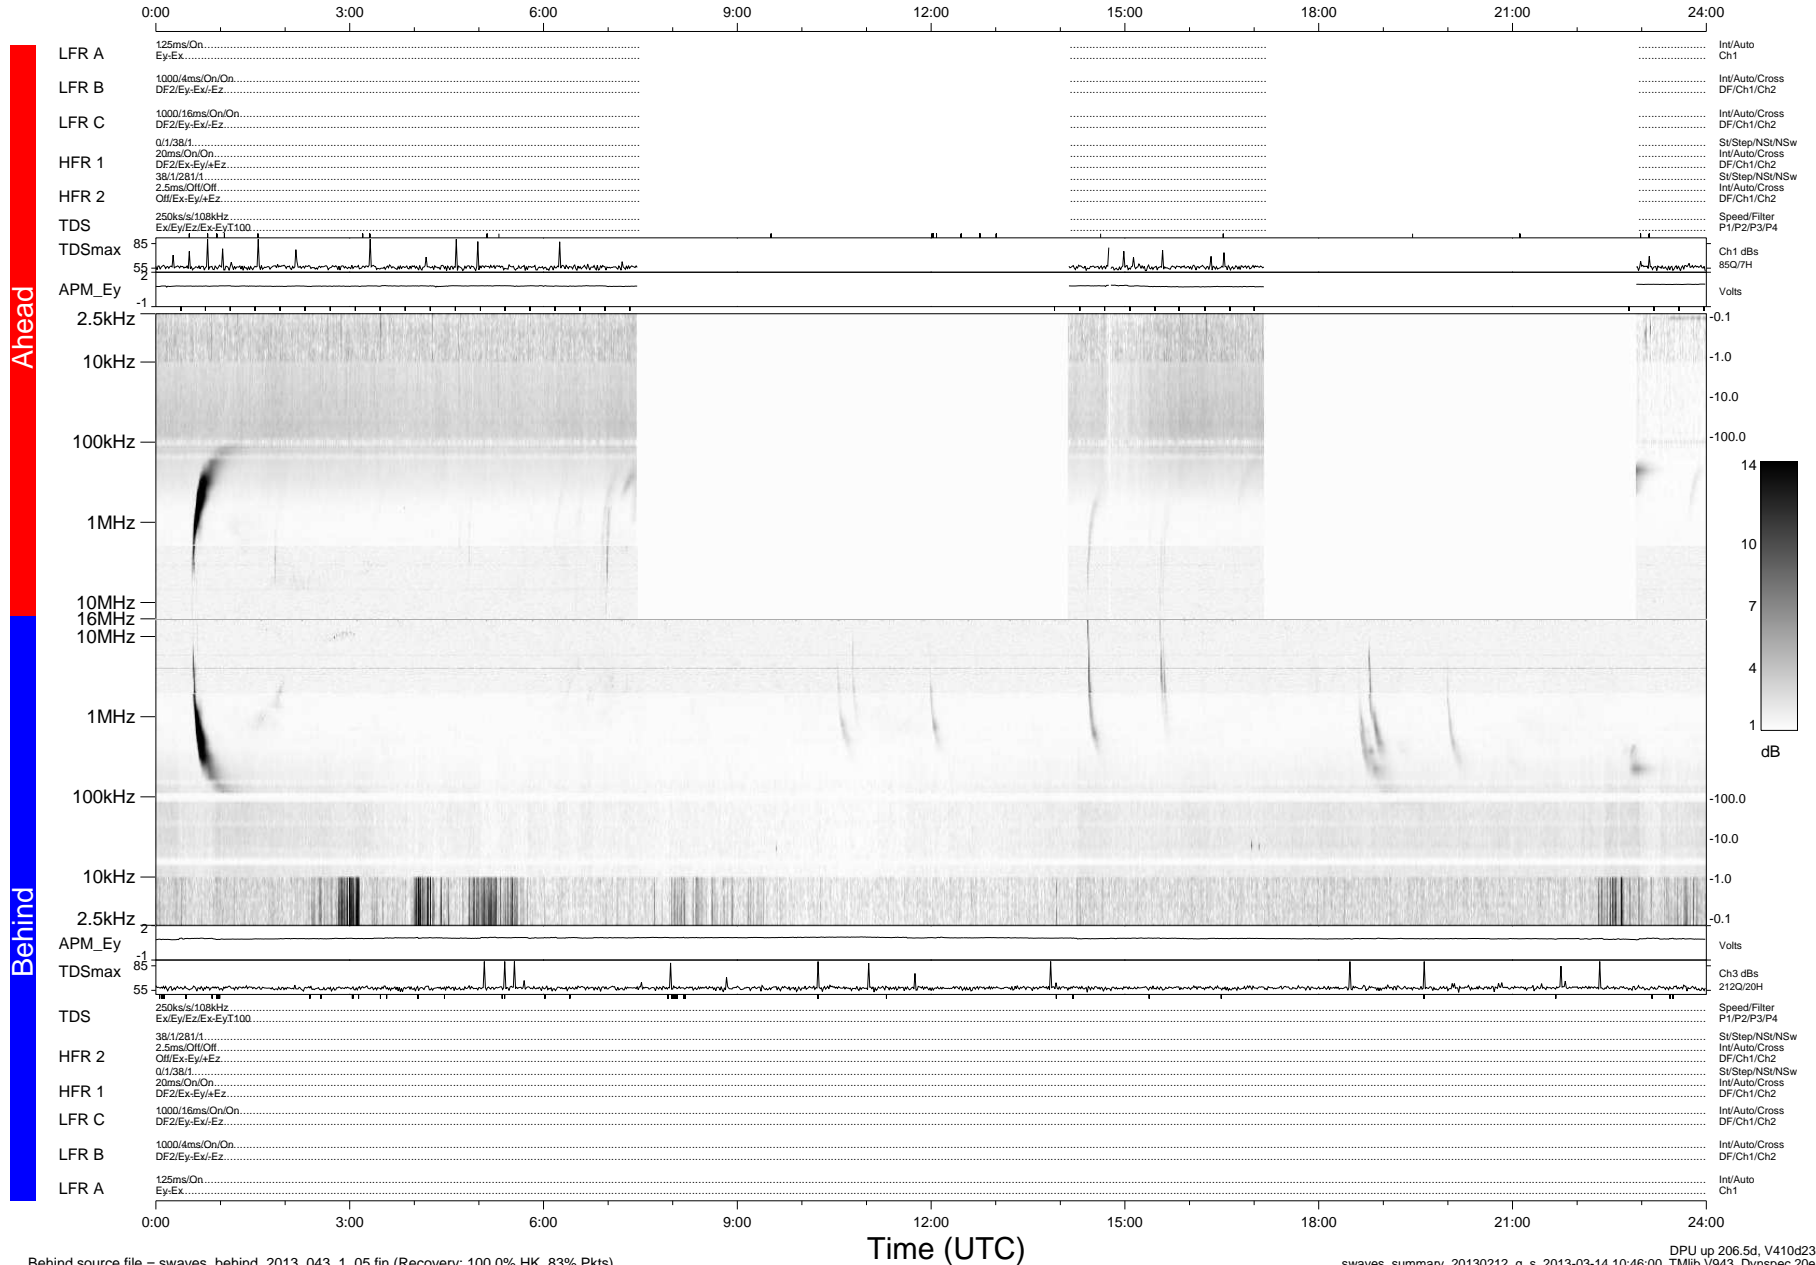

STEREO/WAVES Daily Summary - 12-Feb-2013 (DOY 043)

Ahead source file = swaves_ahead_2013_043_1_06.fin (Recovery:48.2% HK, 39% Pkts)

DPU up 120.4d, V412d22

Behind source file = swaves_behind_2013_043_1_05.fin (Recovery: 100.0% HK, 83% Pkts)

Time (UTC)

DPU up 206.5d, V410d23
swaves_summary_20130212_g_s 2013-03-14 10:46:00, TLib V943, Dynspec 20e