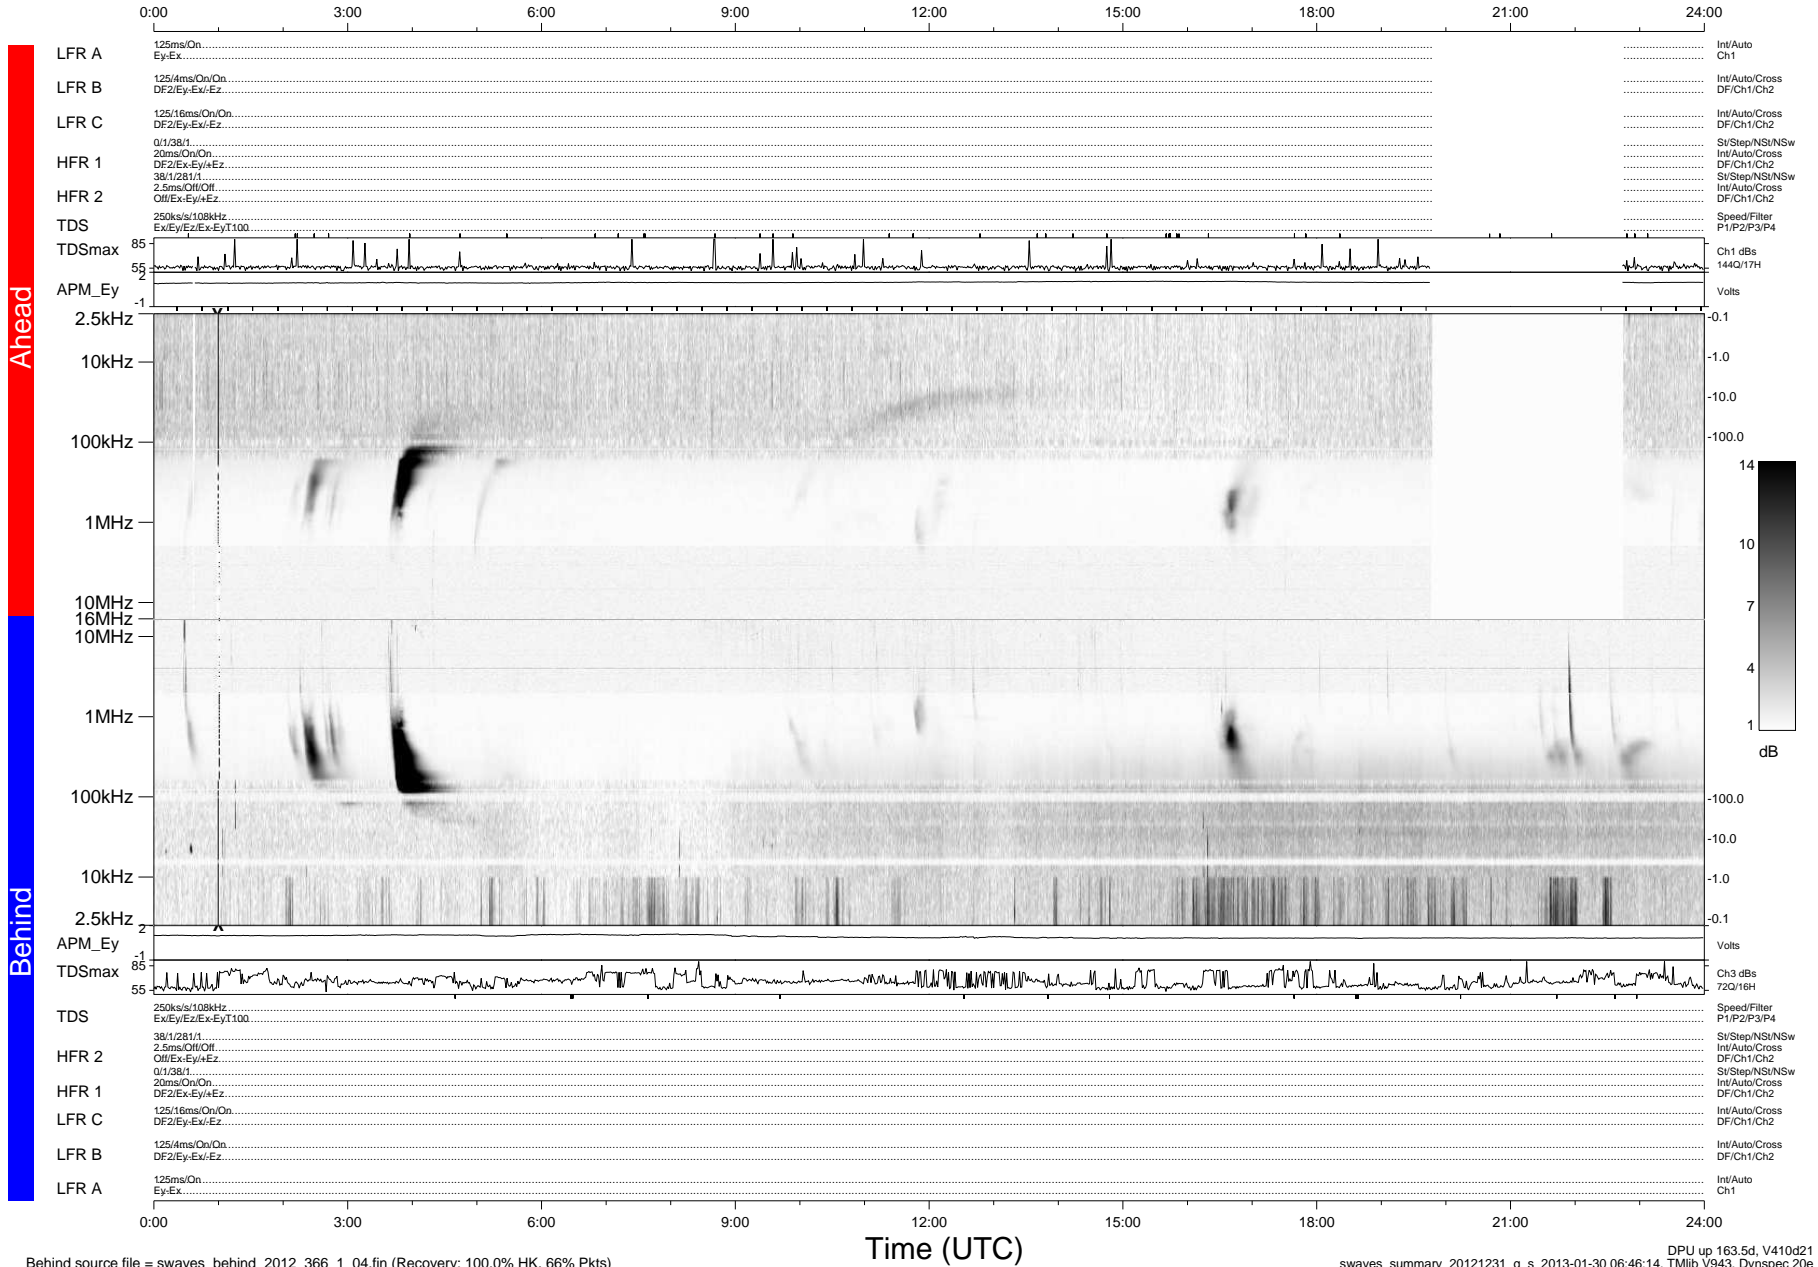

STEREO/WAVES Daily Summary - 31-Dec-2012 (DOY 366)

Ahead source file = swaves_ahead_2012_366_1_04.fin (Recovery:87.6% HK, 72% Pkts)

DPU up 77.4d, V412d20

Behind source file = swaves_behind_2012_366_1_04.fin (Recovery: 100.0% HK, 66% Pkts)

DPU up 163.5d, V410d21 swaves_summary_20121231_g_s 2013-01-30 06:46:14, TLib V943, Dynspec 20e