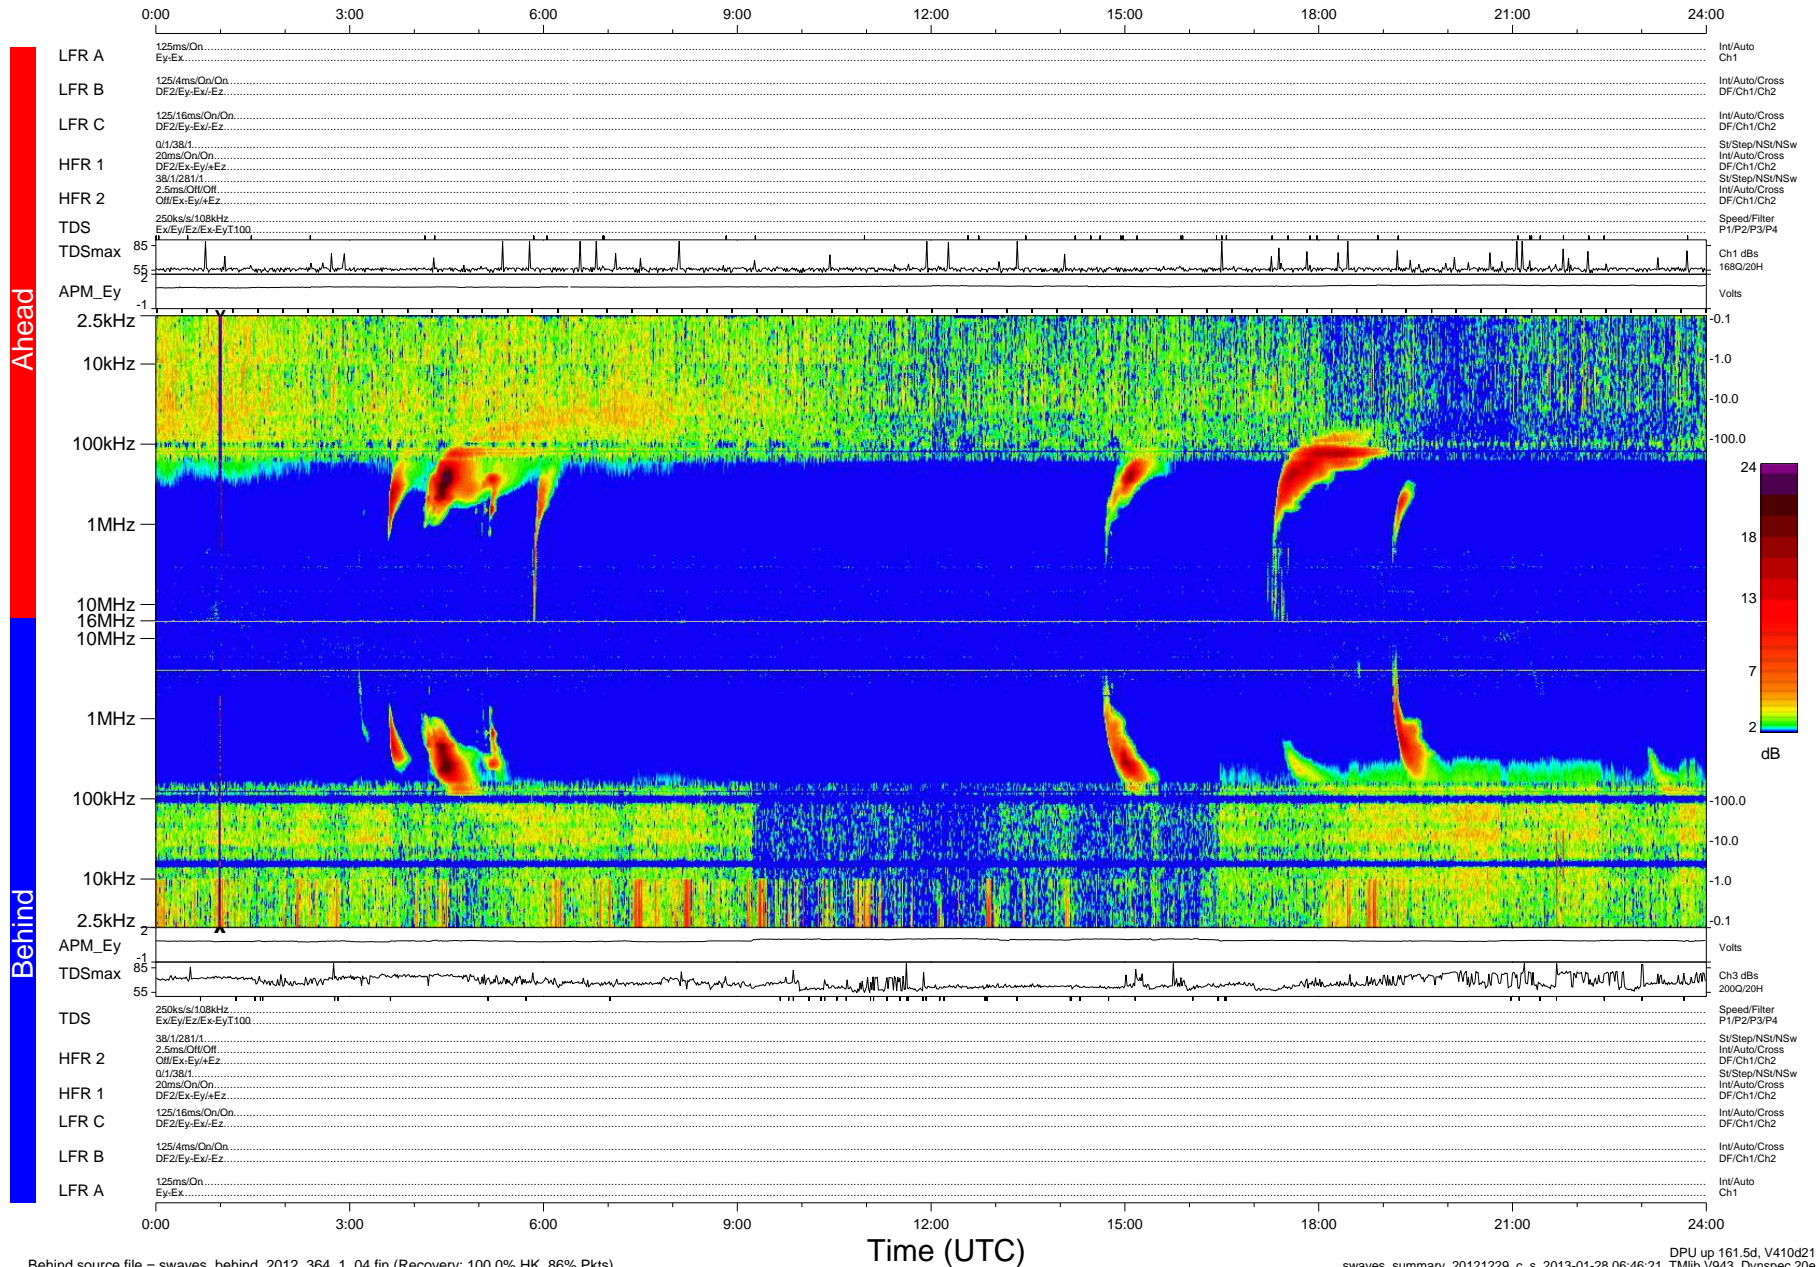

STEREO/WAVES Daily Summary - 29-Dec-2012 (DOY 364)

Ahead source file = swaves_ahead_2012_364_1_04.fin (Recovery:100.1% HK, 83% Pkts)

DPU up 75.4d, V412d20

Behind source file = swaves_behind_2012_364_1_04.fin (Recovery: 100.0% HK, 86% Pkts)

DPU up 161.5d, V410d21
swaves_summary_20121229_c_s 2013-01-28 06:46:21, Tlib V943, Dynspec 20e