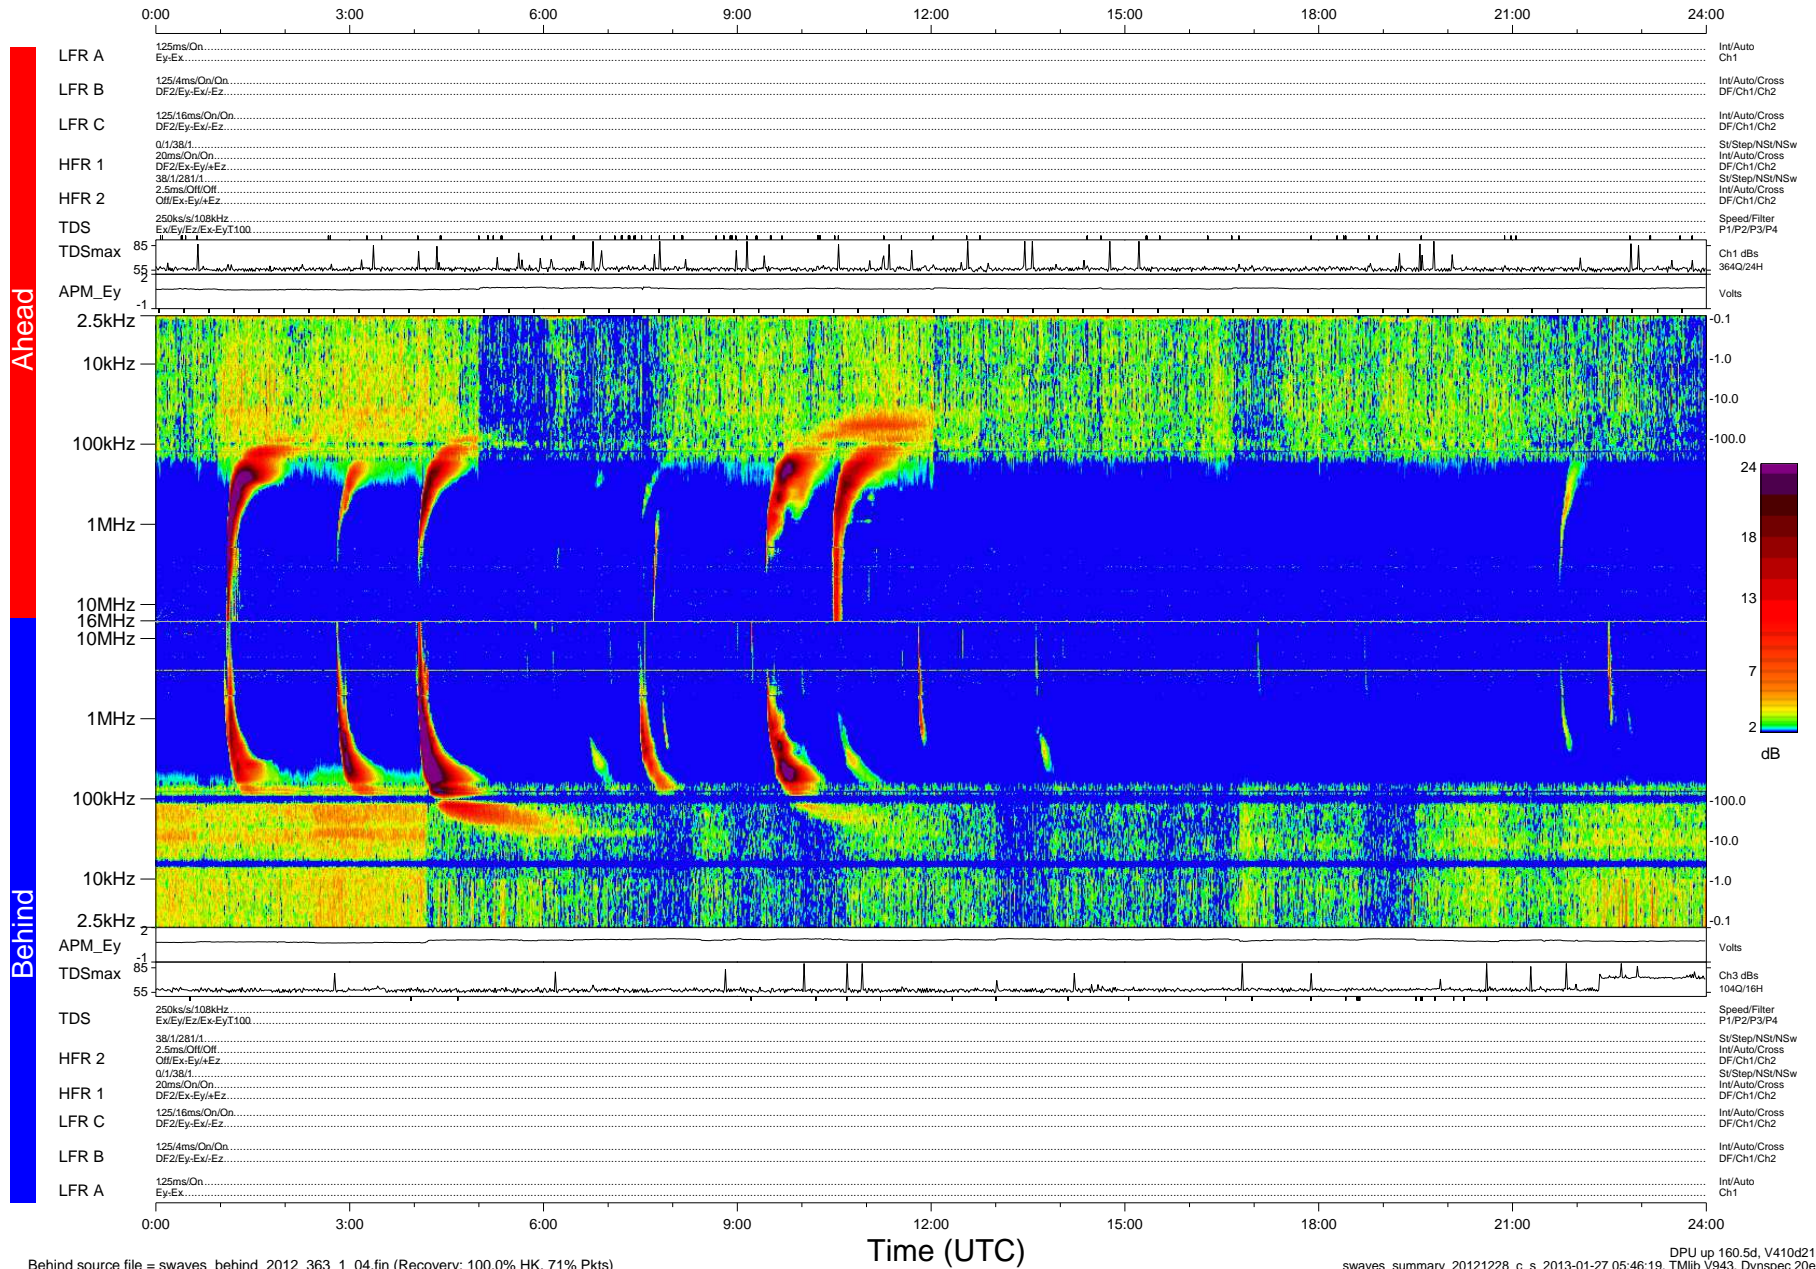

STEREO/WAVES Daily Summary - 28-Dec-2012 (DOY 363)

Ahead source file = swaves_ahead_2012_363_1_04.fin (Recovery:100.0% HK, 112% Pkts)

DPU up 74.4d, V412d20

Behind source file = swaves_behind_2012_363_1_04.fin (Recovery: 100.0% HK, 71% Pkts)

DPU up 160.5d, V410d21
swaves_summary_20121228_c_s 2013-01-27 05:46:19, Tlib V943, Dynspec 20e