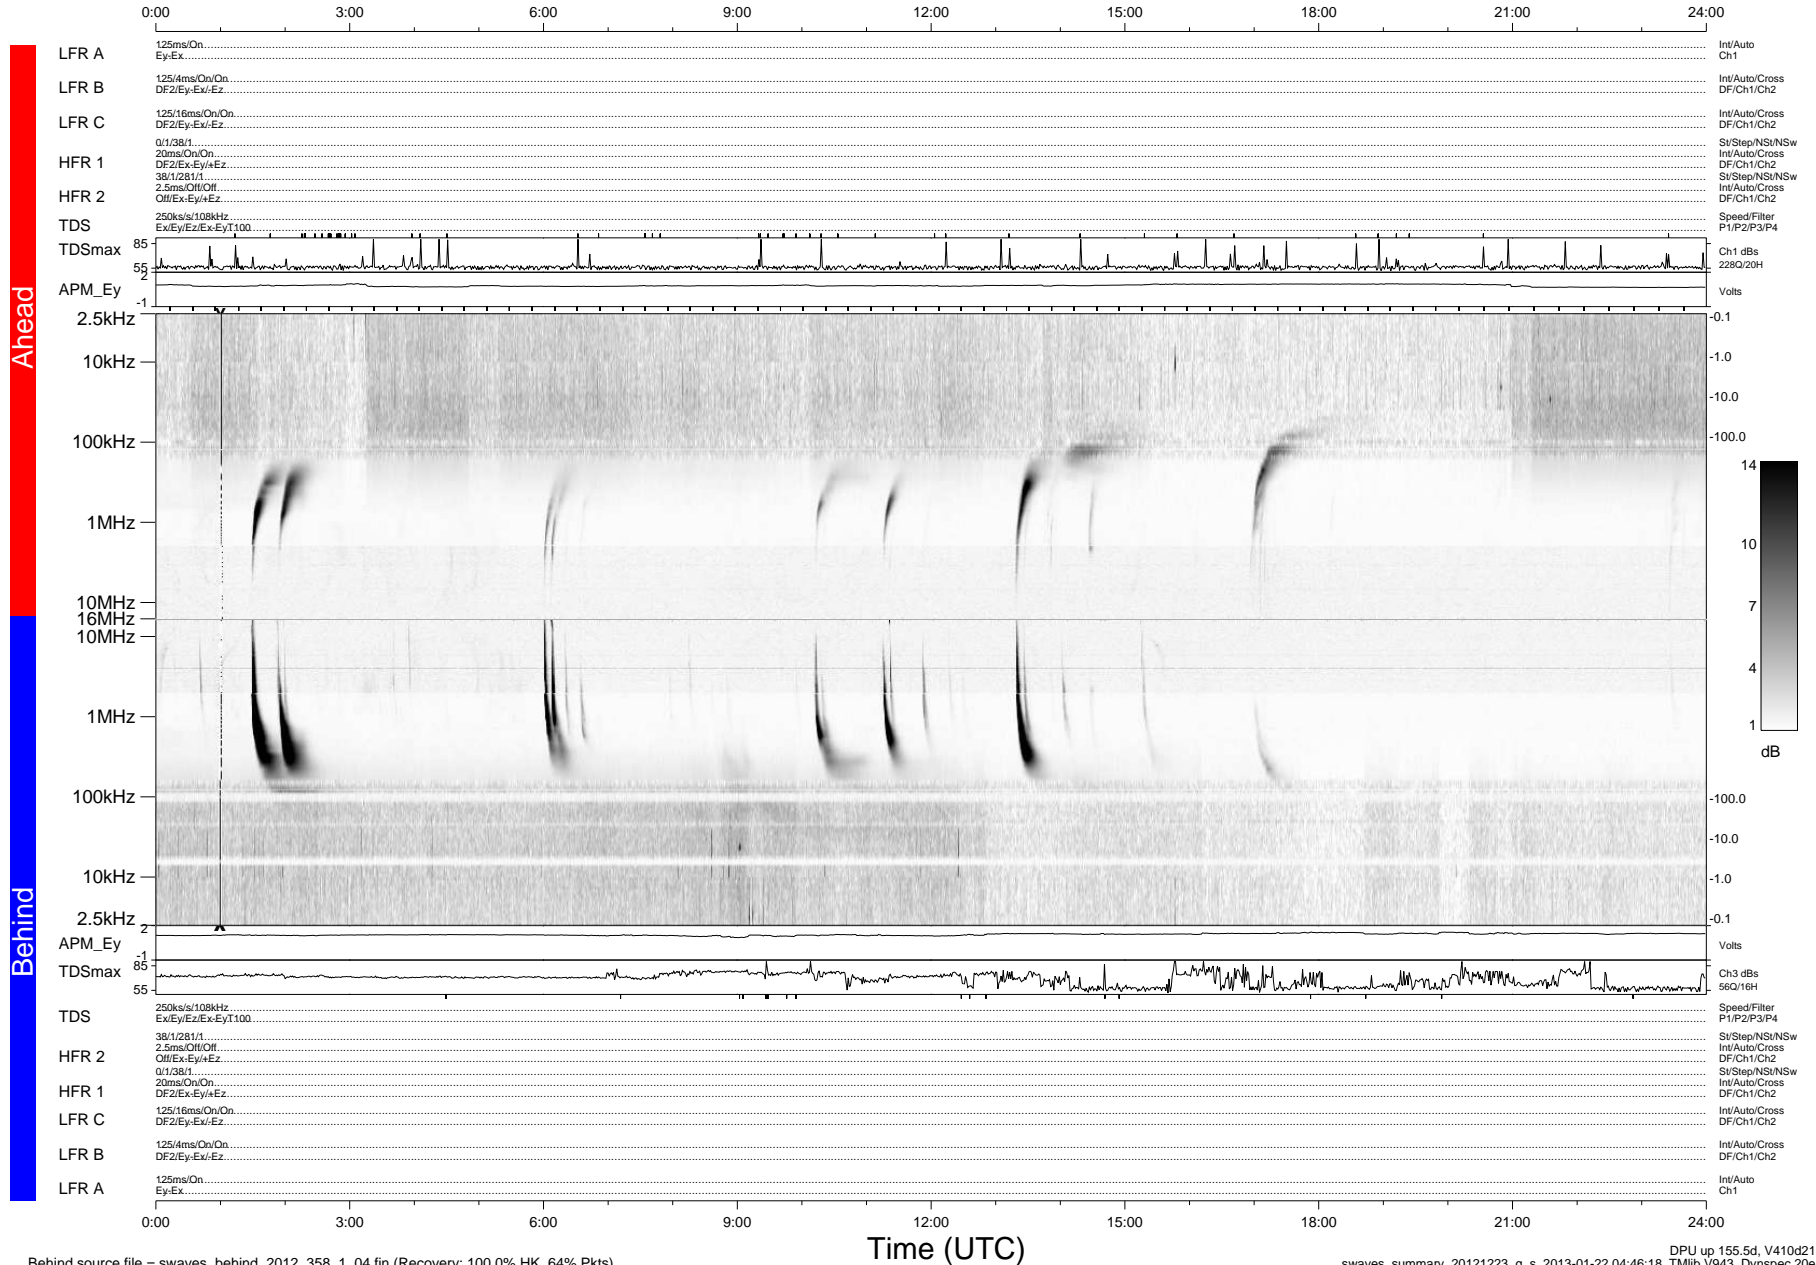

STEREO/WAVES Daily Summary - 23-Dec-2012 (DOY 358)

Ahead source file = swaves_ahead_2012_358_1_04.fin (Recovery:100.0% HK, 93% Pkts)

DPU up 69.4d, V412d20

Behind source file = swaves_behind_2012_358_1_04.fin (Recovery: 100.0% HK, 64% Pkts)

Time (UTC)

DPU up 155.5d, V410d21
swaves_summary_20121223_g_s 2013-01-22 04:46:18, TMLib V943, Dynspec 20e