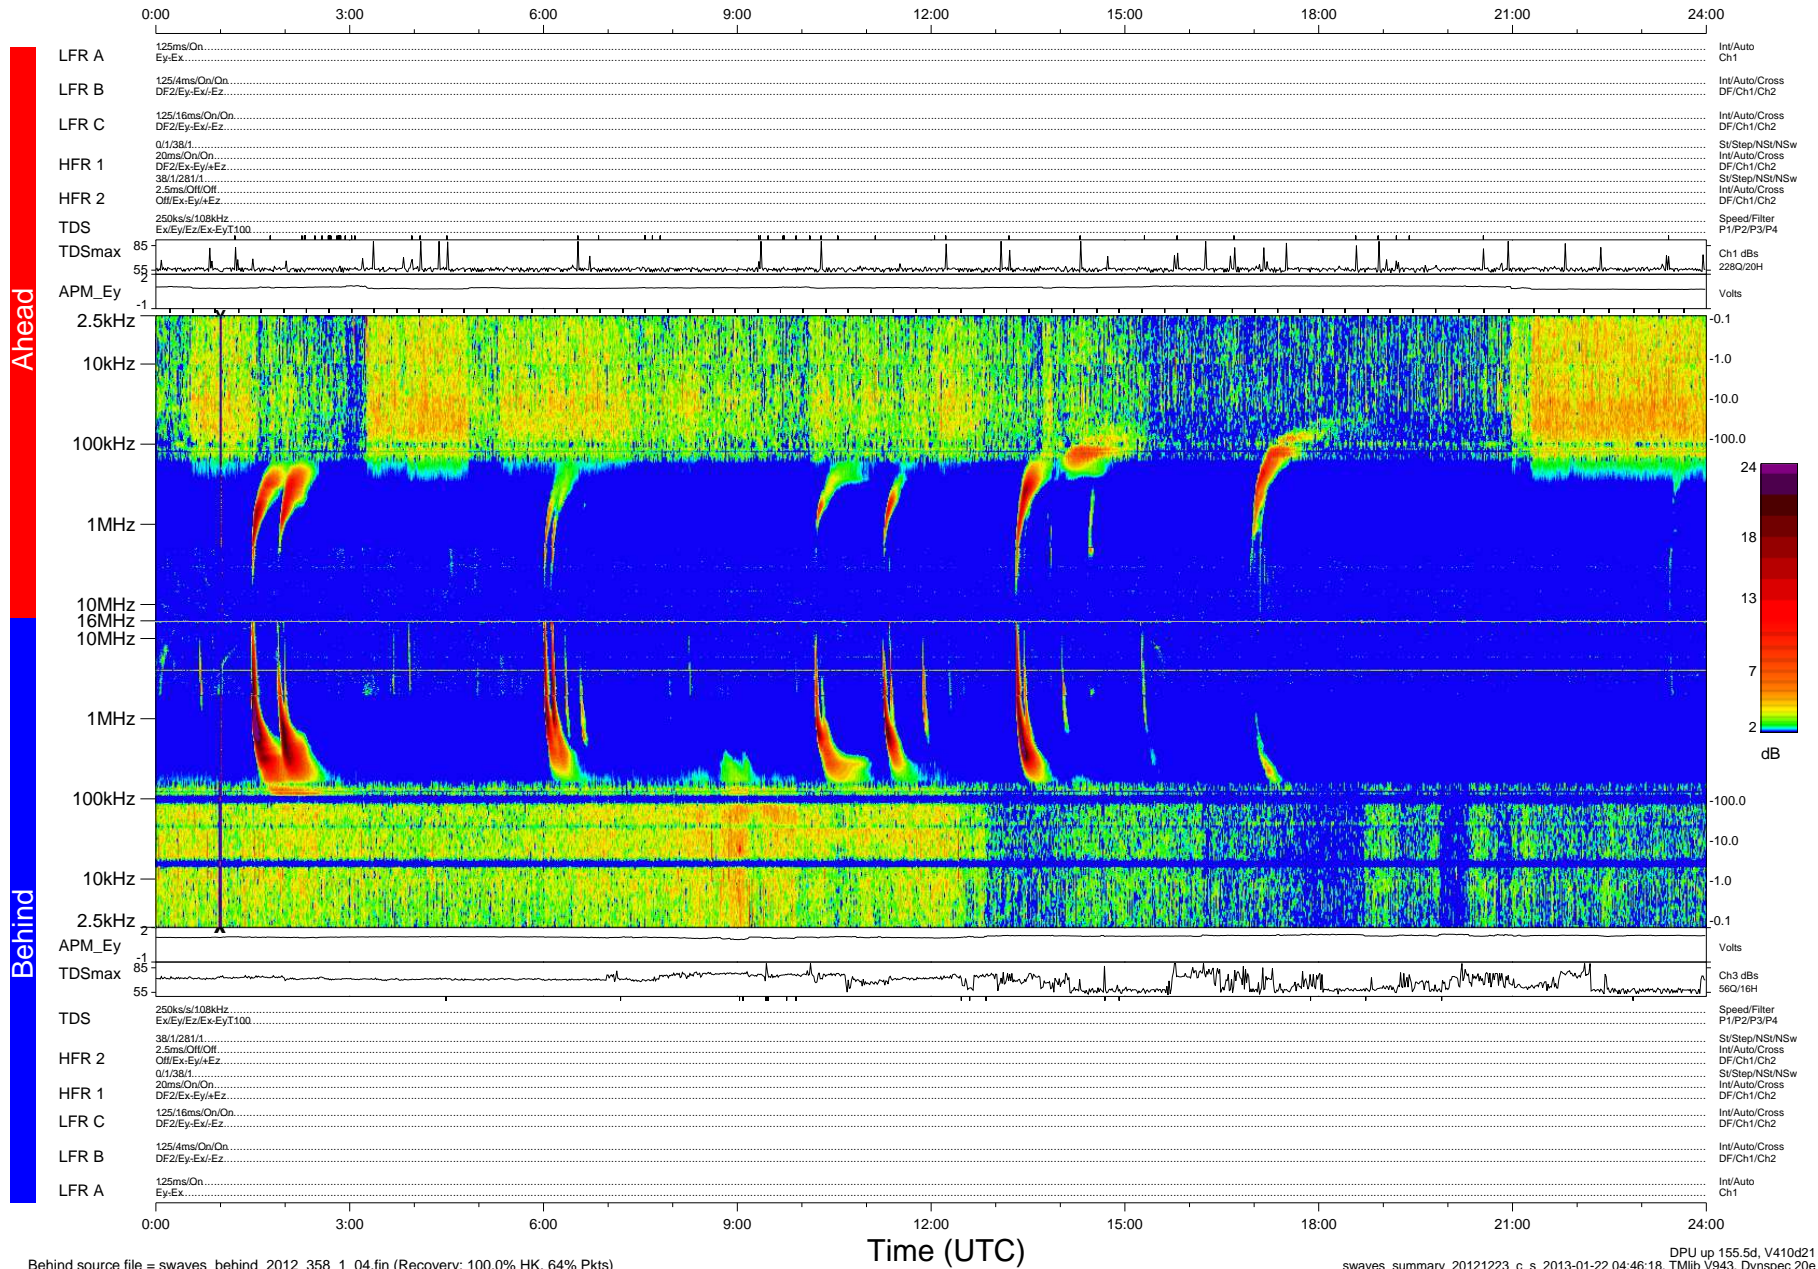

STEREO/WAVES Daily Summary - 23-Dec-2012 (DOY 358)

Ahead source file = swaves_ahead_2012_358_1_04.fin (Recovery:100.0% HK, 93% Pkts)

DPU up 69.4d, V412d20

Behind source file = swaves_behind_2012_358_1_04.fin (Recovery: 100.0% HK, 64% Pkts)

DPU up 155.5d, V410d21
swaves_summary_20121223_c_s 2013-01-22 04:46:18, TLib V943, Dynspec 20e