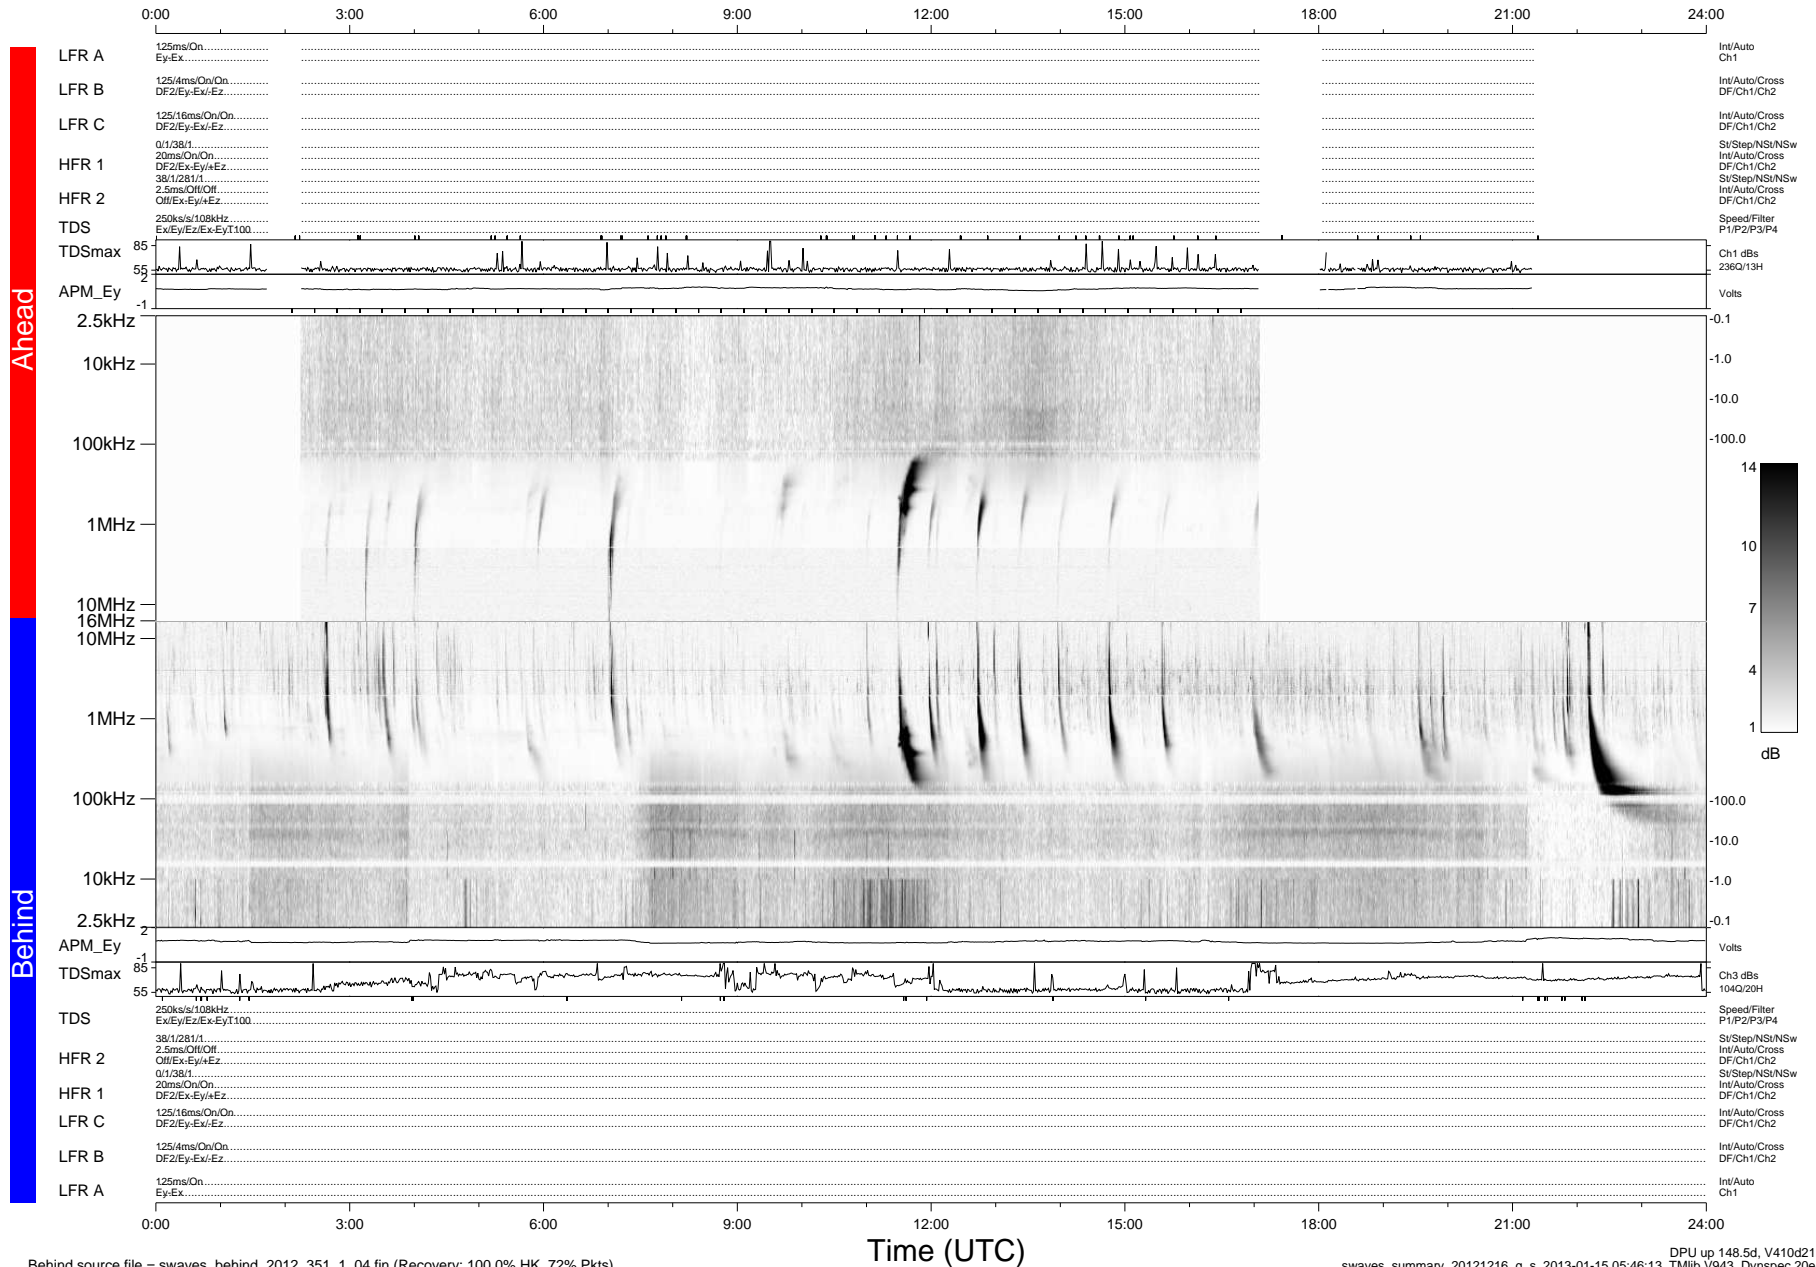

STEREO/WAVES Daily Summary - 16-Dec-2012 (DOY 351)

Ahead source file = swaves_ahead_2012_351_1_11.fin (Recovery:82.6% HK, 73% Pkts)

DPU up 62.3d, V412d20

Behind source file = swaves_behind_2012_351_1_04.fin (Recovery: 100.0% HK, 72% Pkts)

Time (UTC)

DPU up 148.5d, V410d21
swaves_summary_20121216_g_s 2013-01-15 05:46:13, TLib V943, Dynspec 20e