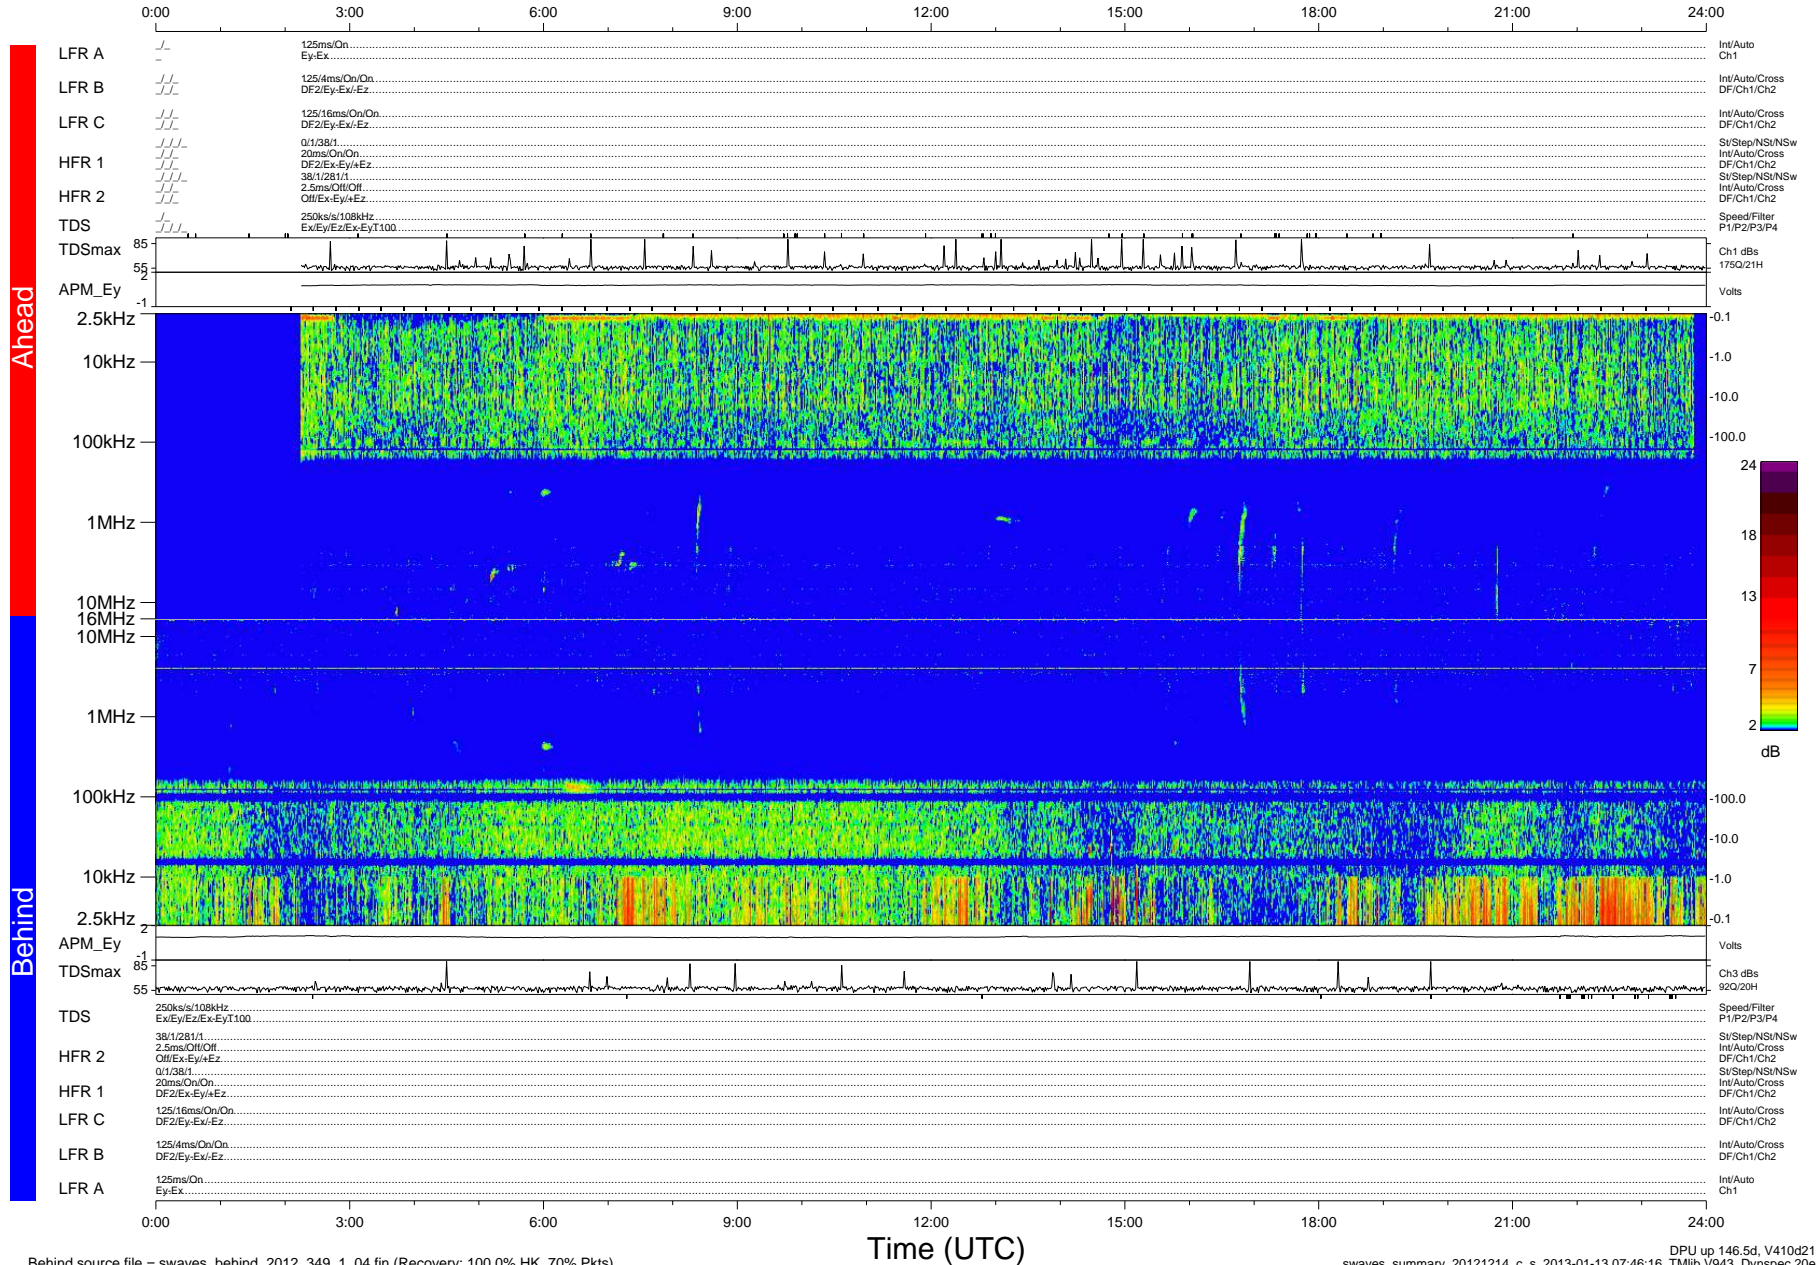

STEREO/WAVES Daily Summary - 14-Dec-2012 (DOY 349)

Ahead source file = swaves_ahead_2012_349_1_09.fin (Recovery:90.6% HK, 80% Pkts)

DPU up 60.4d, V412d20

Behind source file = swaves_behind_2012_349_1_04.fin (Recovery: 100.0% HK, 70% Pkts)

Time (UTC)

DPU up 146.5d, V410d21
swaves_summary_20121214_c_s 2013-01-13 07:46:16, Tlib V943, Dynspec 20e