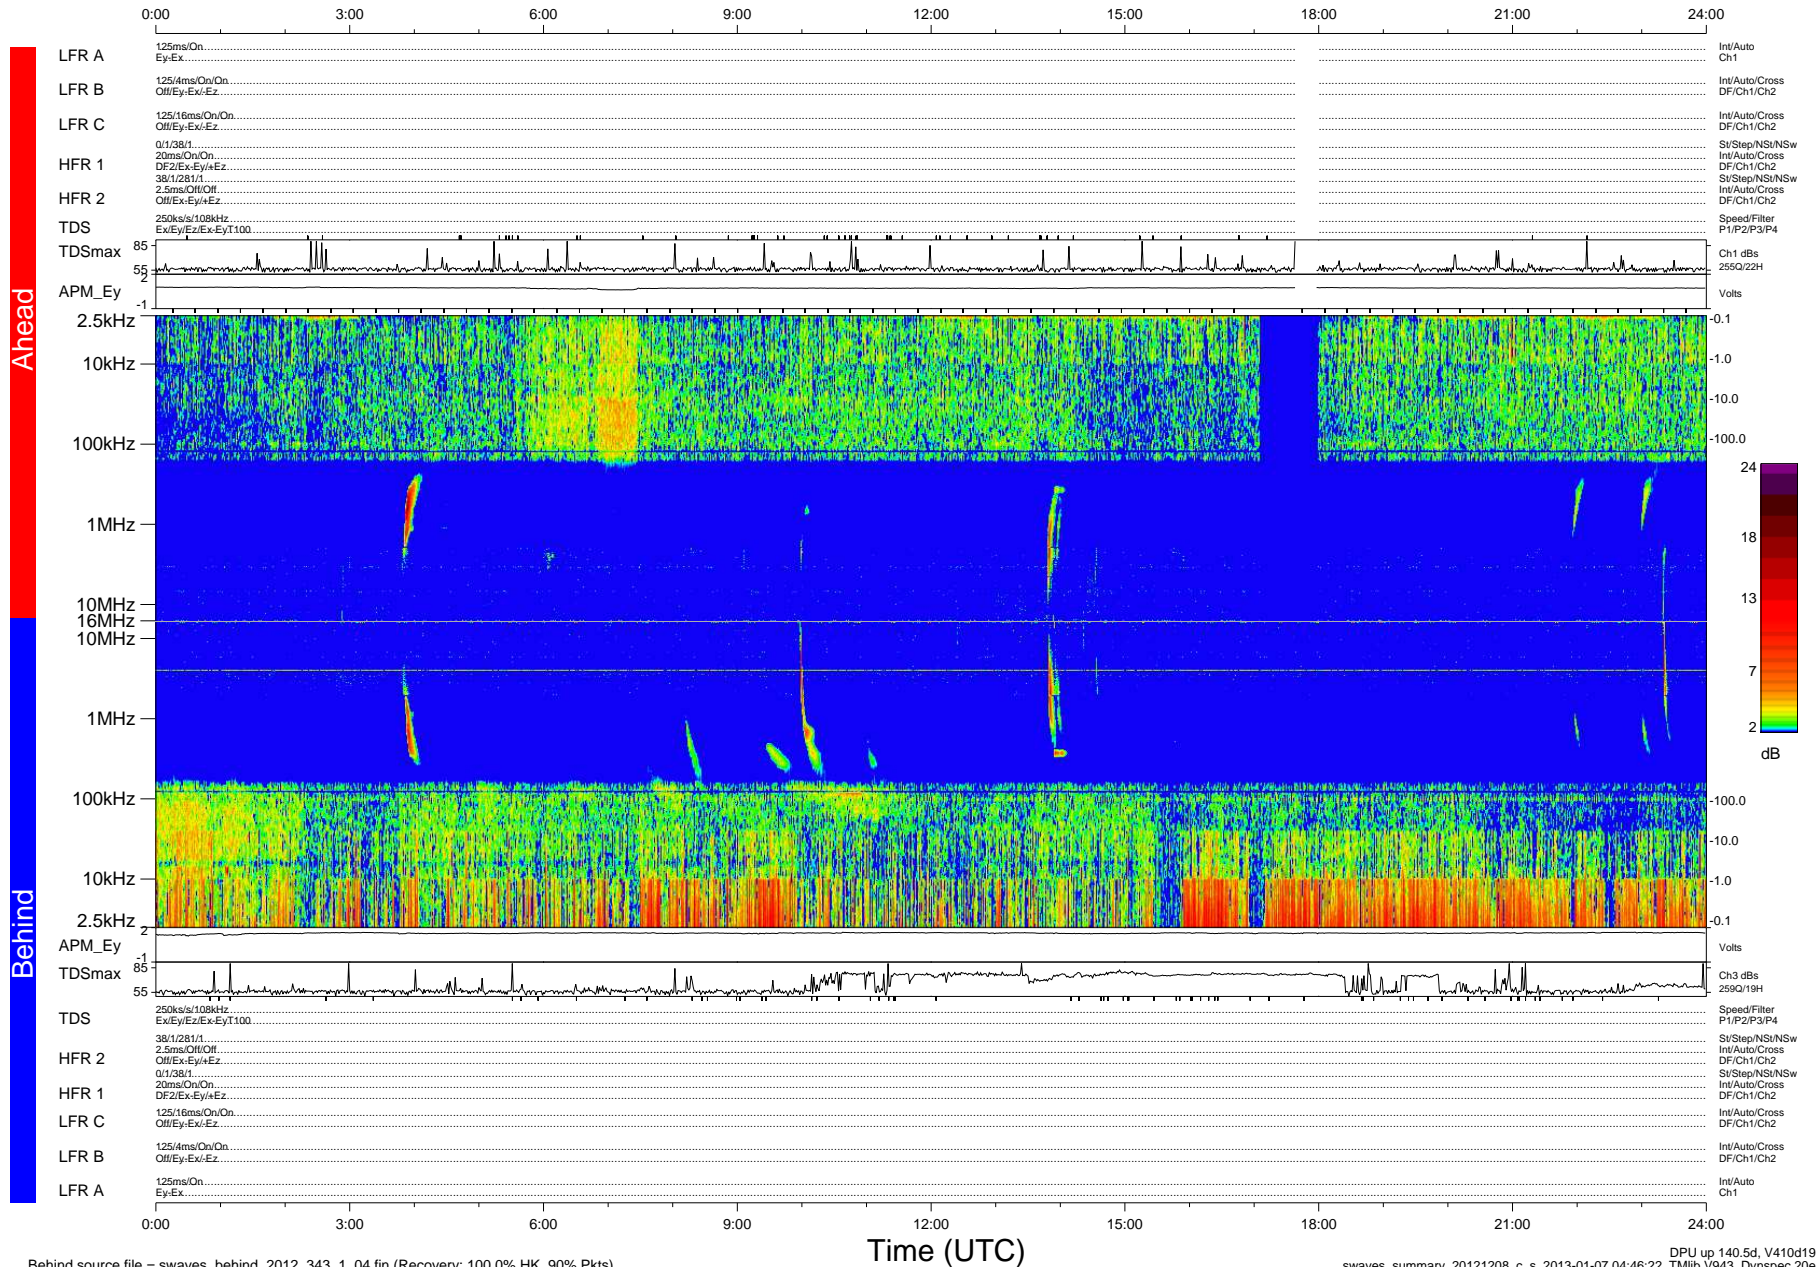

STEREO/WAVES Daily Summary - 08-Dec-2012 (DOY 343)

Ahead source file = swaves_ahead_2012_343_1_04.fin (Recovery:98.7% HK, 91% Pkts)

DPU up 54.4d, V412d18

Behind source file = swaves_behind_2012_343_1_04.fin (Recovery: 100.0% HK, 90% Pkts)

Time (UTC)

DPU up 140.5d, V410d19
swaves_summary_20121208_c_s 2013-01-07 04:46:22, Tlib V943, Dynspec 20e