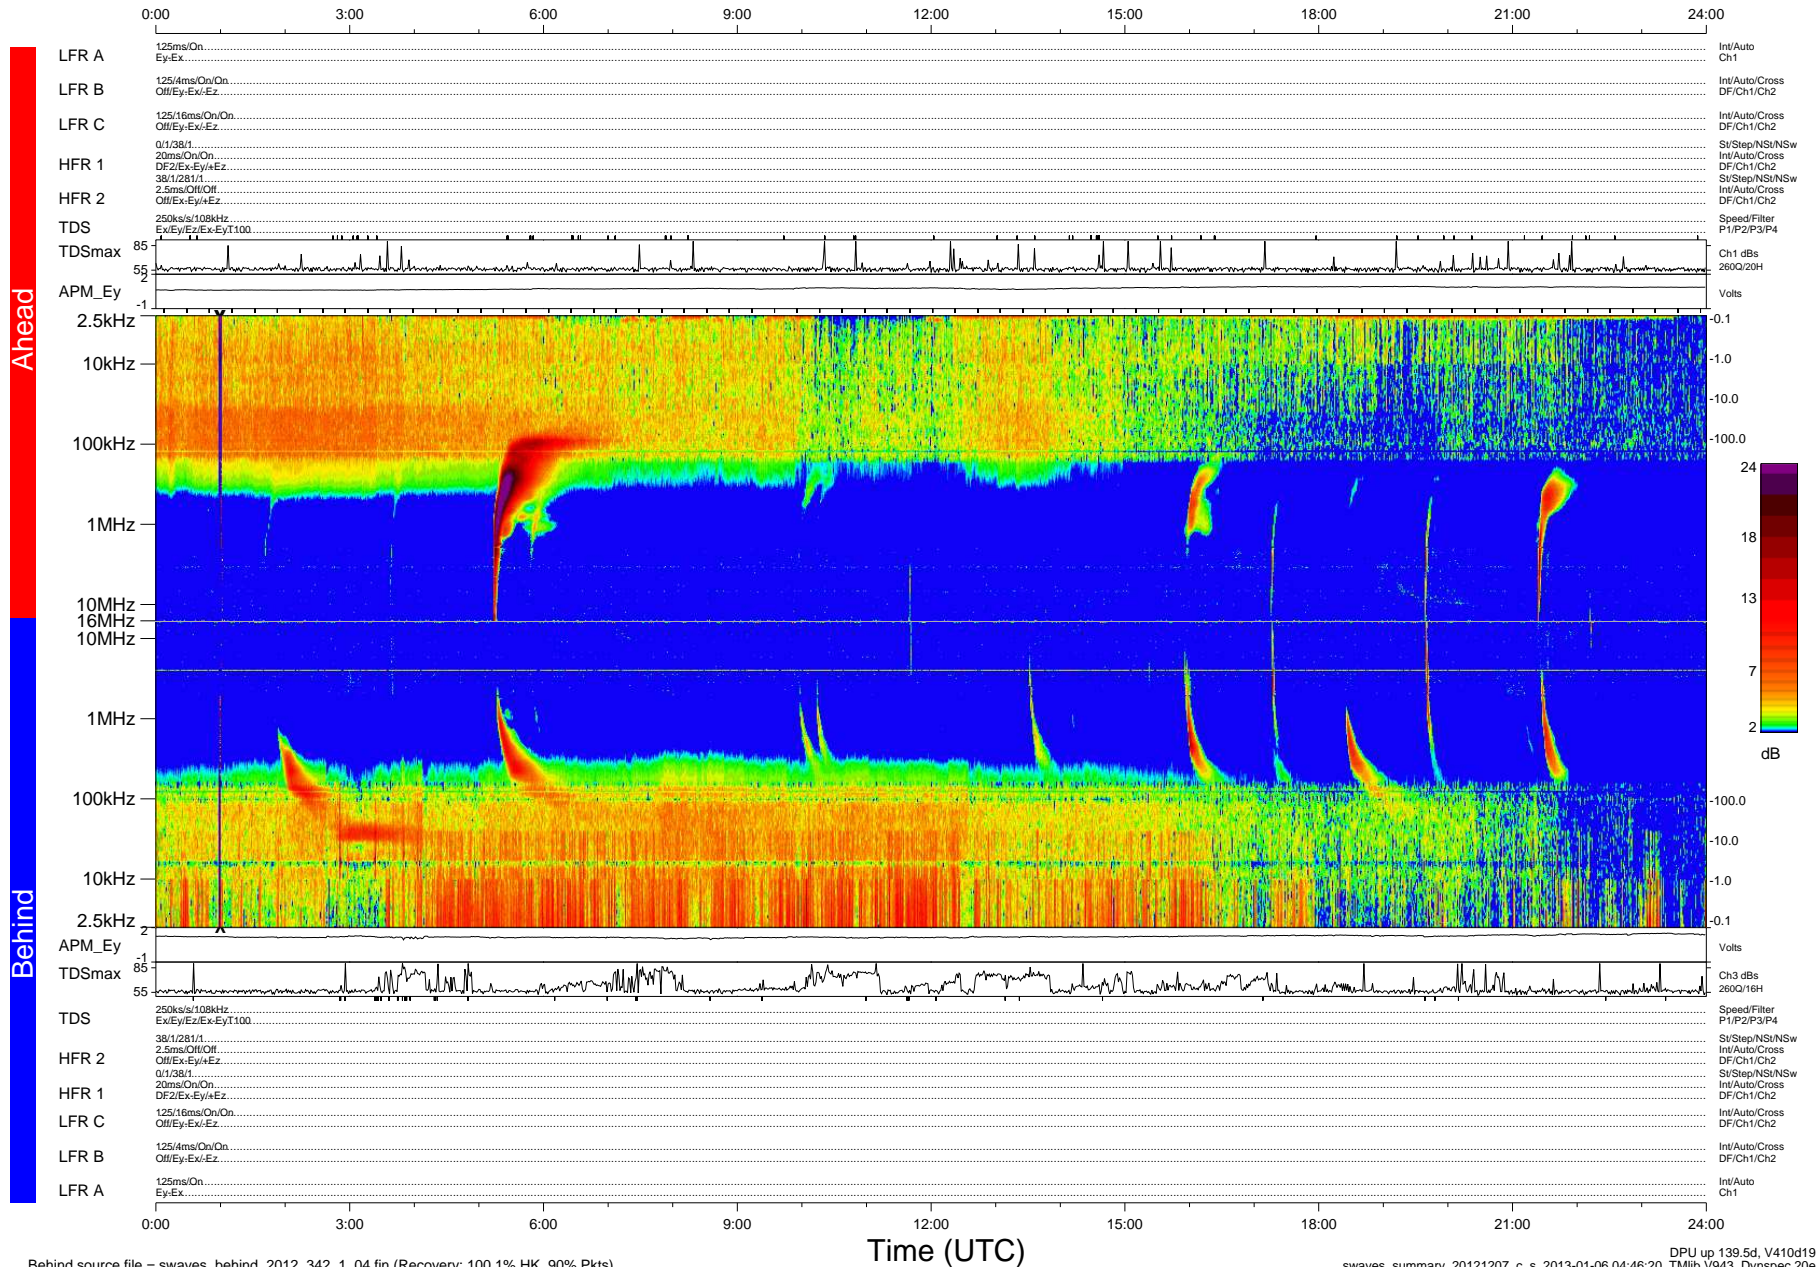

STEREO/WAVES Daily Summary - 07-Dec-2012 (DOY 342)

Ahead source file = swaves_ahead_2012_342_1_04.fin (Recovery:100.0% HK, 93% Pkts)

DPU up 53.4d, V412d18

Behind source file = swaves_behind_2012_342_1_04.fin (Recovery: 100.1% HK, 90% Pkts)

Time (UTC)

DPU up 139.5d, V410d19
swaves_summary_20121207_c_s 2013-01-06 04:46:20, Tlib V943, Dynspec 20e