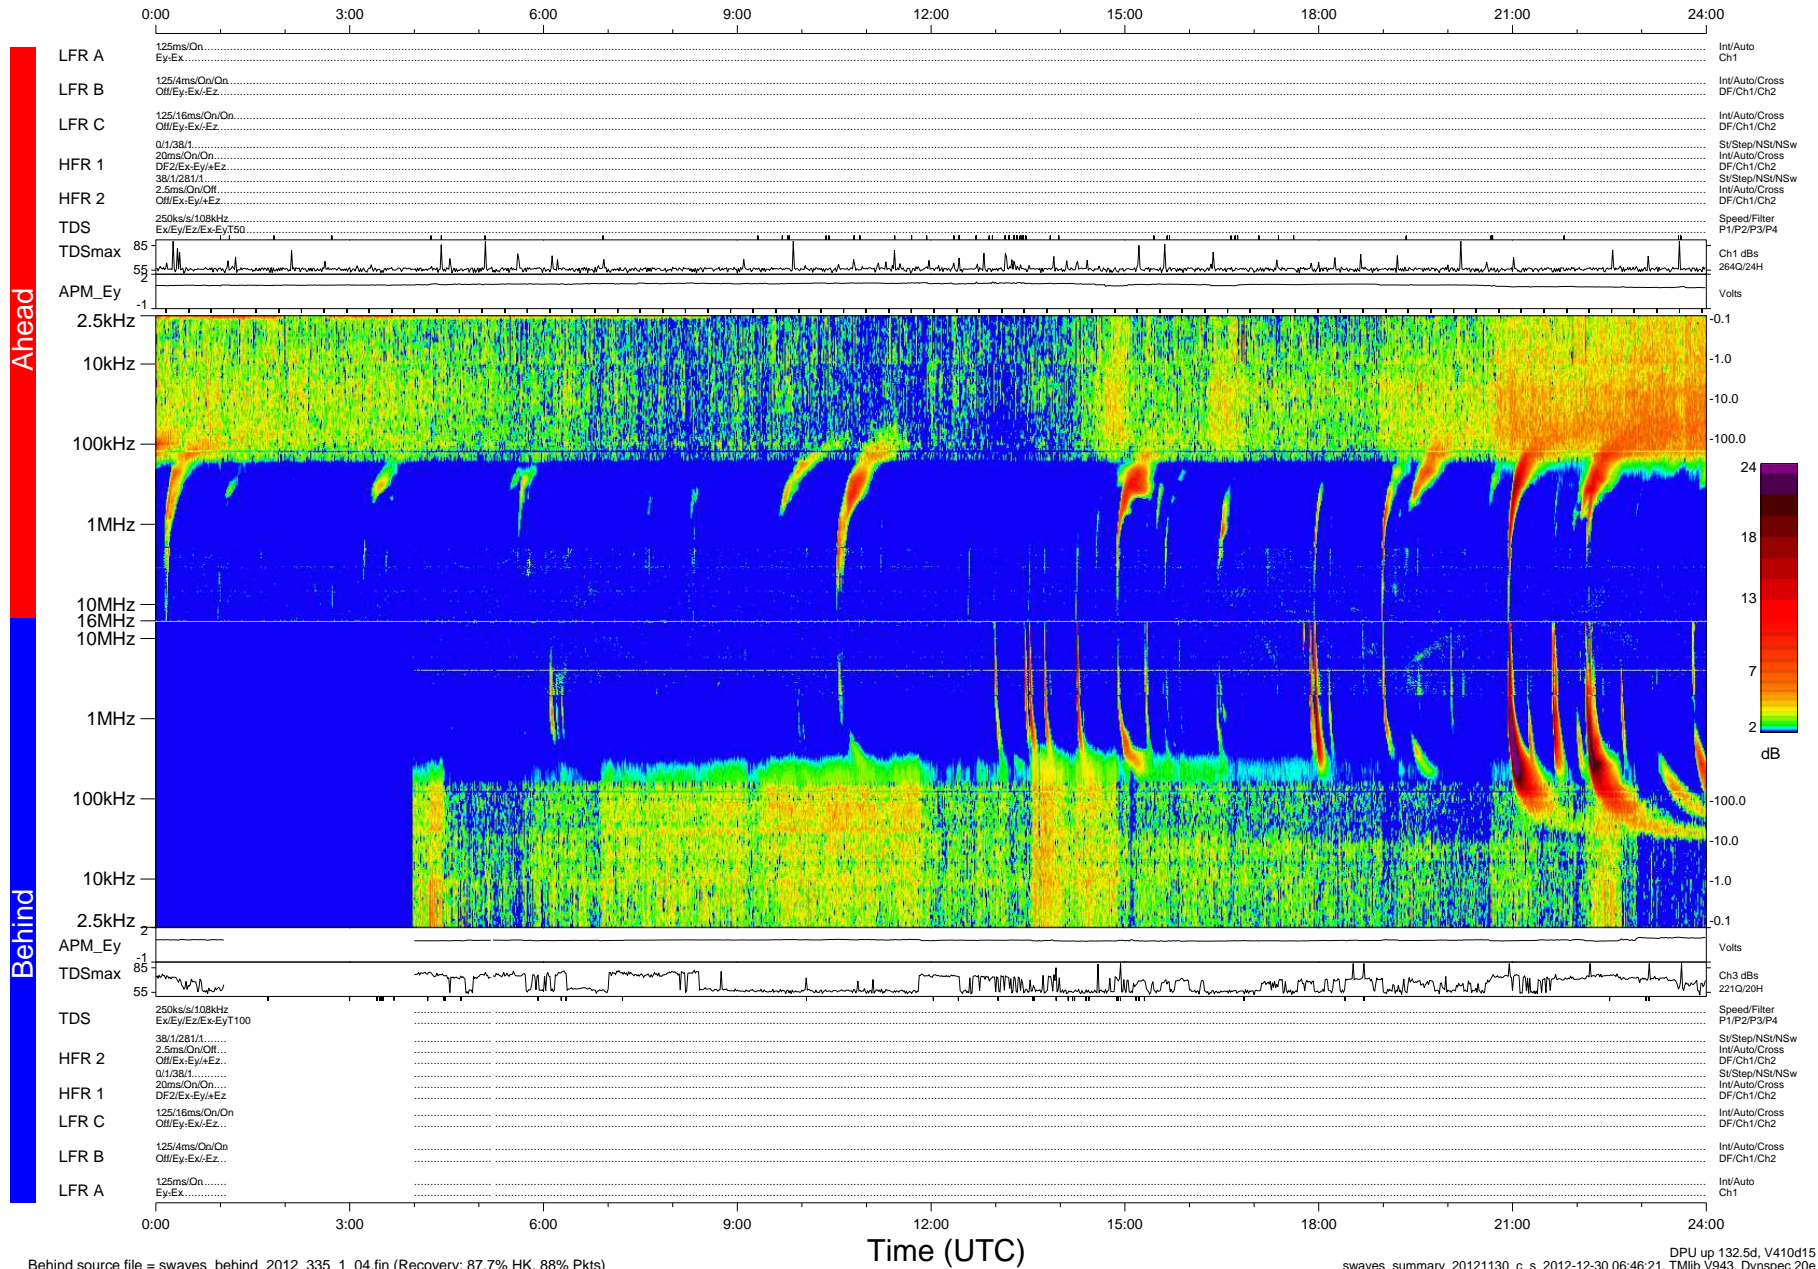

STEREO/WAVES Daily Summary - 30-Nov-2012 (DOY 335)

Ahead source file = swaves_ahead_2012_335_1_04.fin (Recovery:100.0% HK, 104% Pkts)

DPU up 46.4d, V412d16

Behind source file = swaves_behind_2012_335_1_04.fin (Recovery: 87.7% HK, 88% Pkts)

DPU up 132.5d, V410d15
swaves_summary_20121130_c_s 2012-12-30 06:46:21, TLib V943, Dynspec 20e