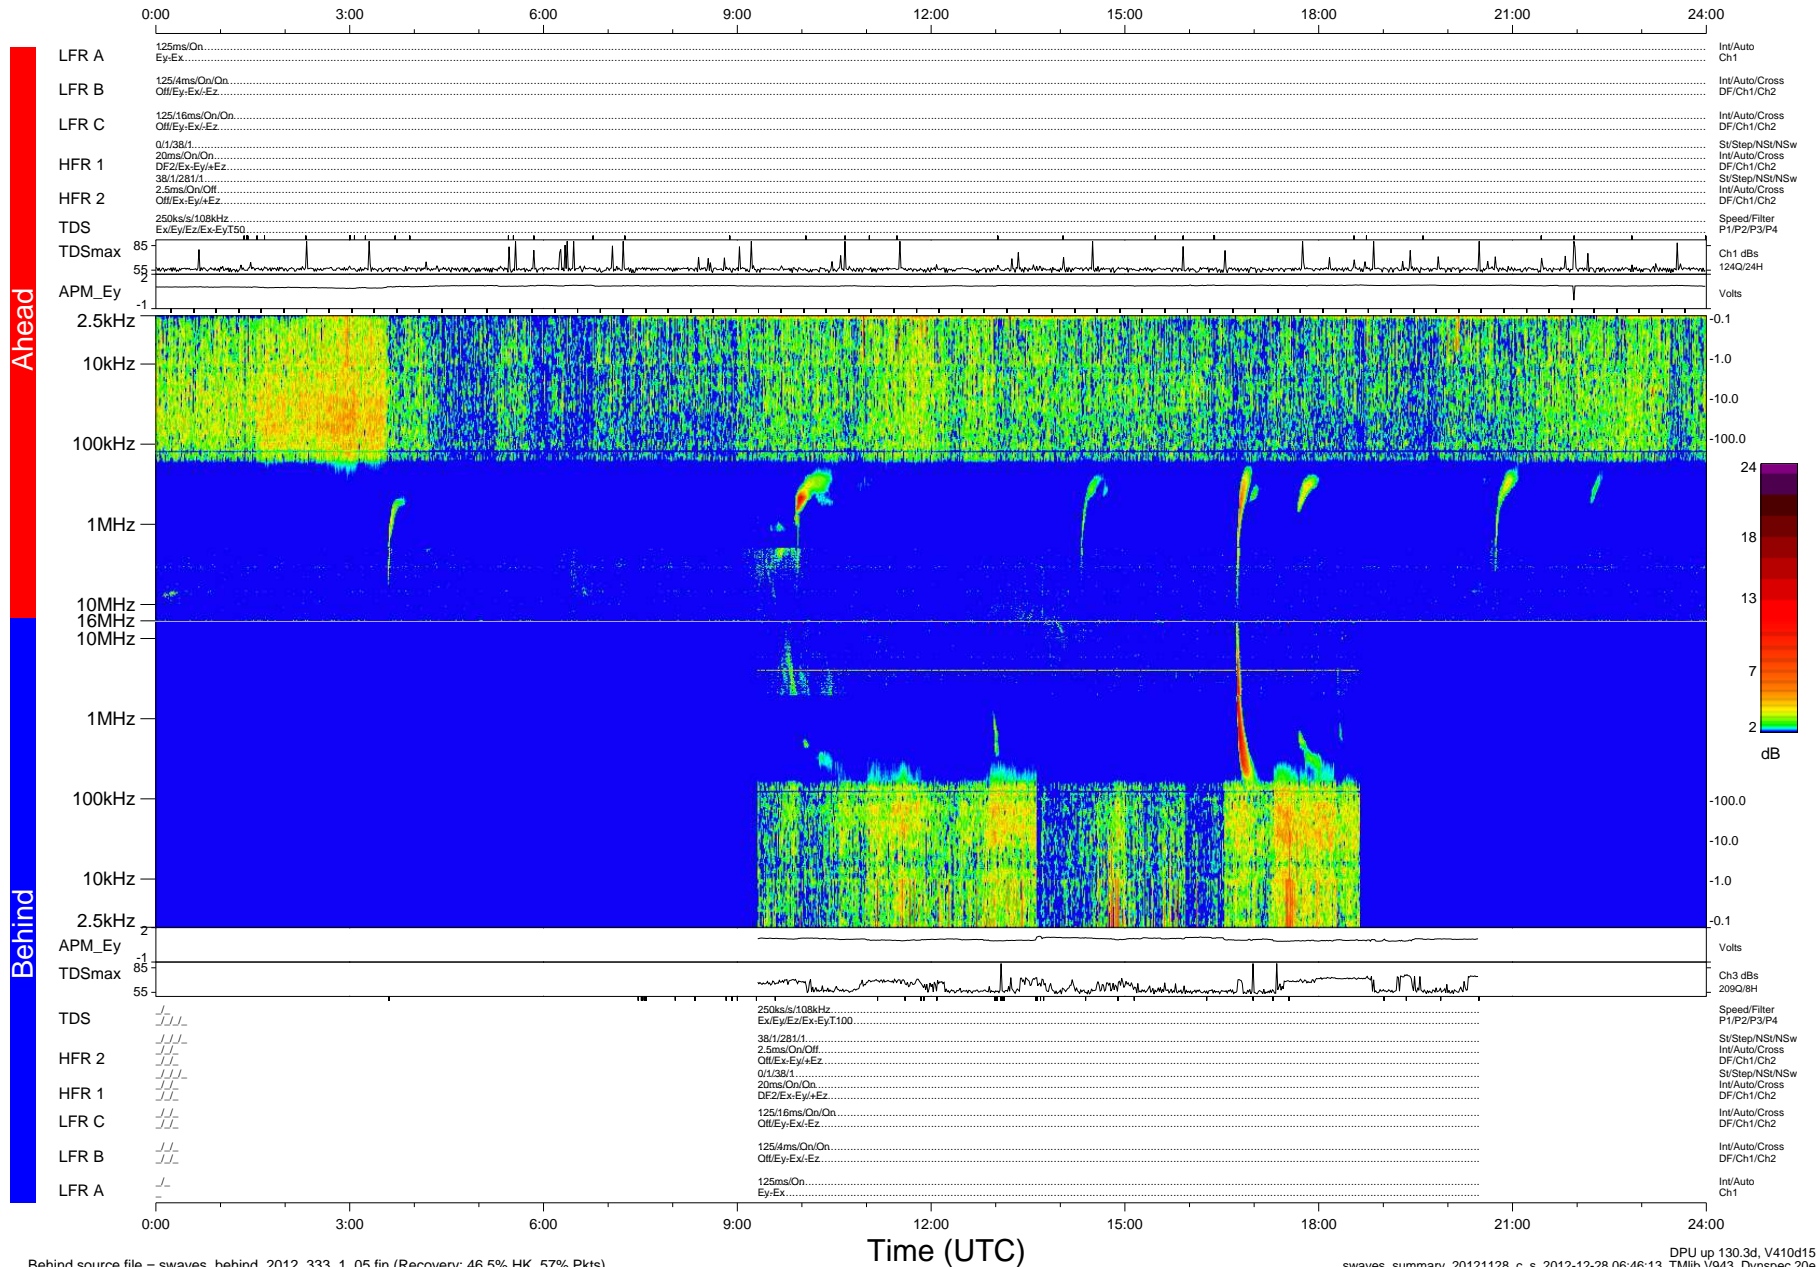

STEREO/WAVES Daily Summary - 28-Nov-2012 (DOY 333)

Ahead source file = swaves_ahead_2012_333_1_04.fin (Recovery:100.0% HK, 84% Pkts)

DPU up 44.4d, V412d16

Behind source file = swaves_behind_2012_333_1_05.fin (Recovery: 46.5% HK, 57% Pkts)

DPU up 130.3d, V410d15
swaves_summary_20121128_c_s 2012-12-28 06:46:13, TLib V943, Dynspec 20e