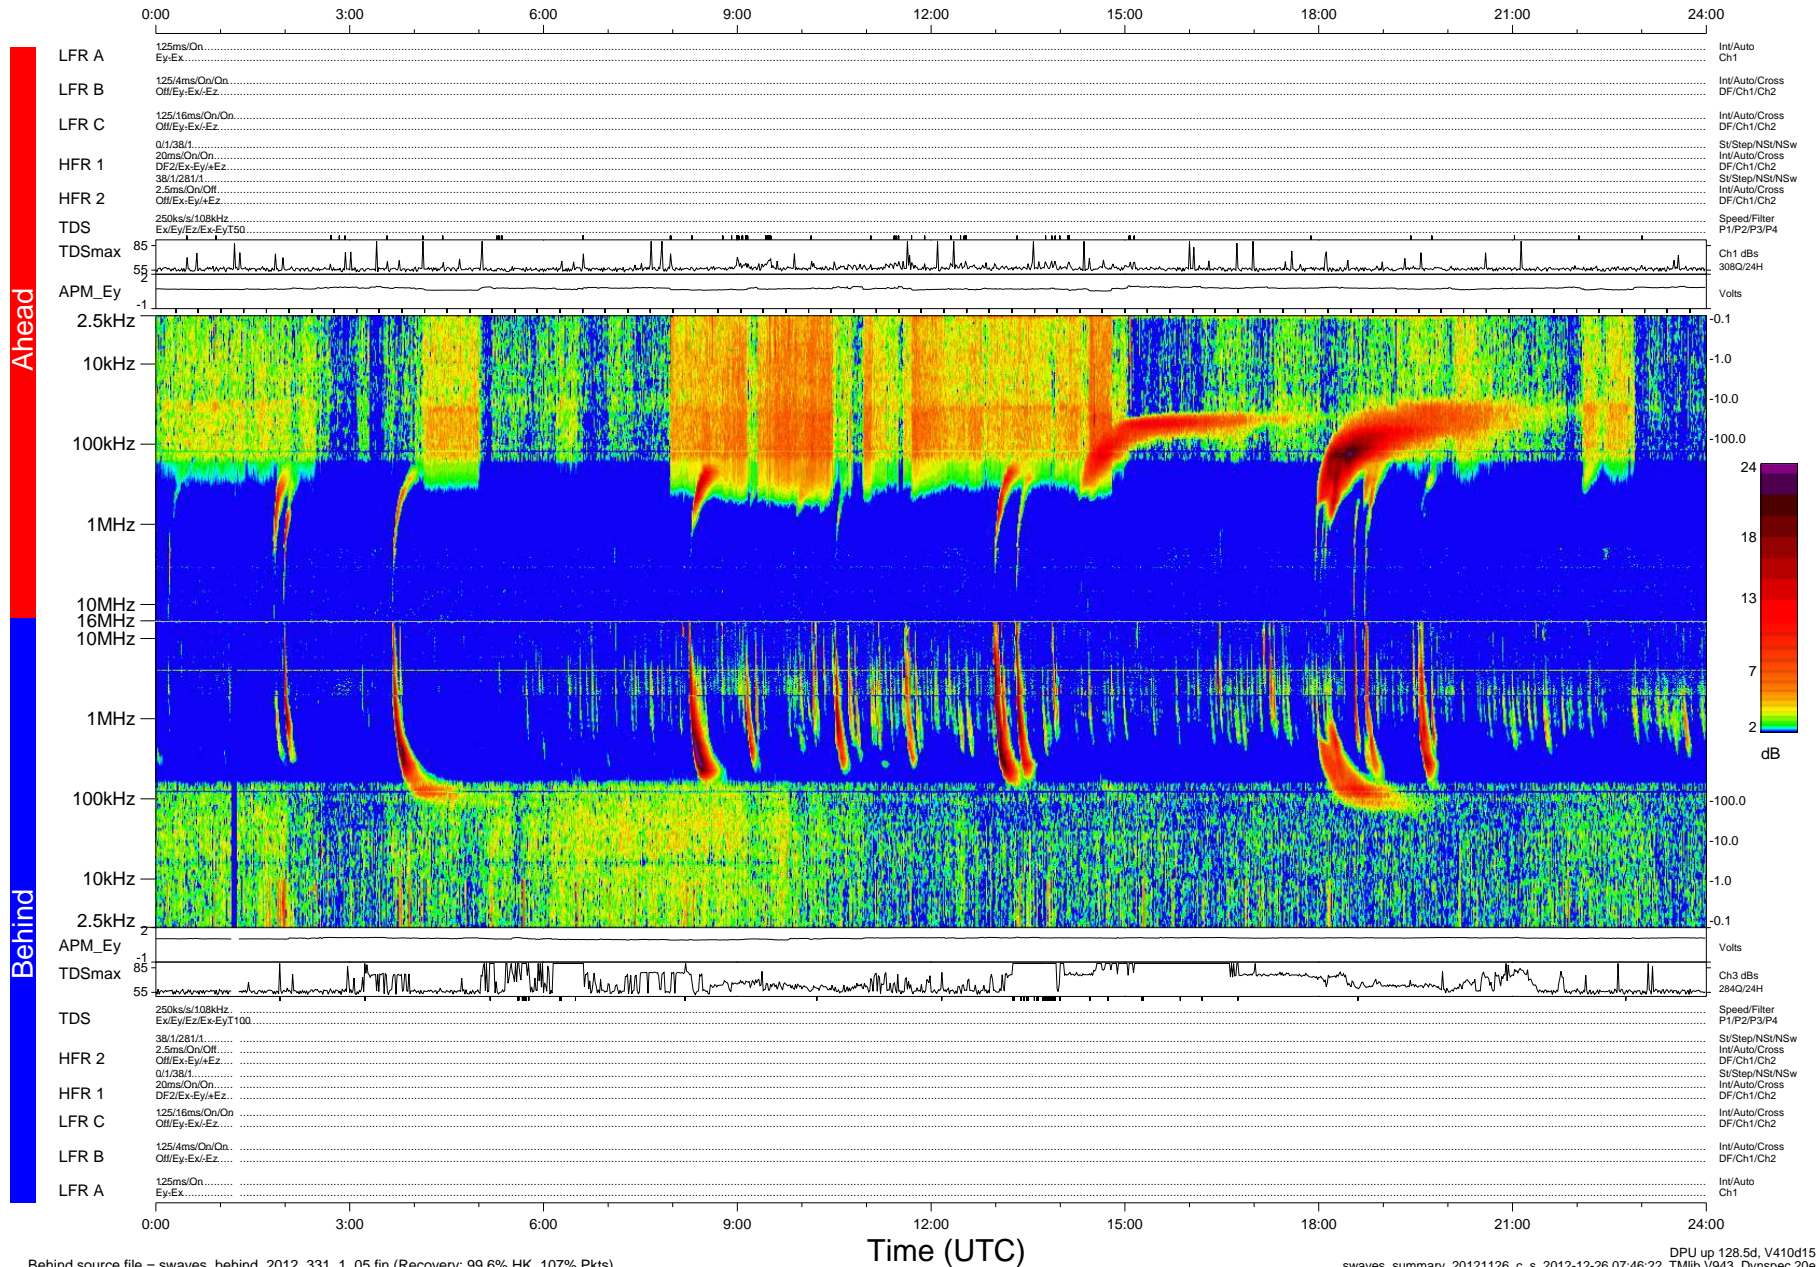

STEREO/WAVES Daily Summary - 26-Nov-2012 (DOY 331)

Ahead source file = swaves_ahead_2012_331_1_04.fin (Recovery:100.0% HK, 111% Pkts)

DPU up 42.4d, V412d16

Behind source file = swaves_behind_2012_331_1_05.fin (Recovery: 99.6% HK, 107% Pkts)

DPU up 128.5d, V410d15
swaves_summary_20121126_c_s 2012-12-26 07:46:22, Tlib V943, Dynspec 20e