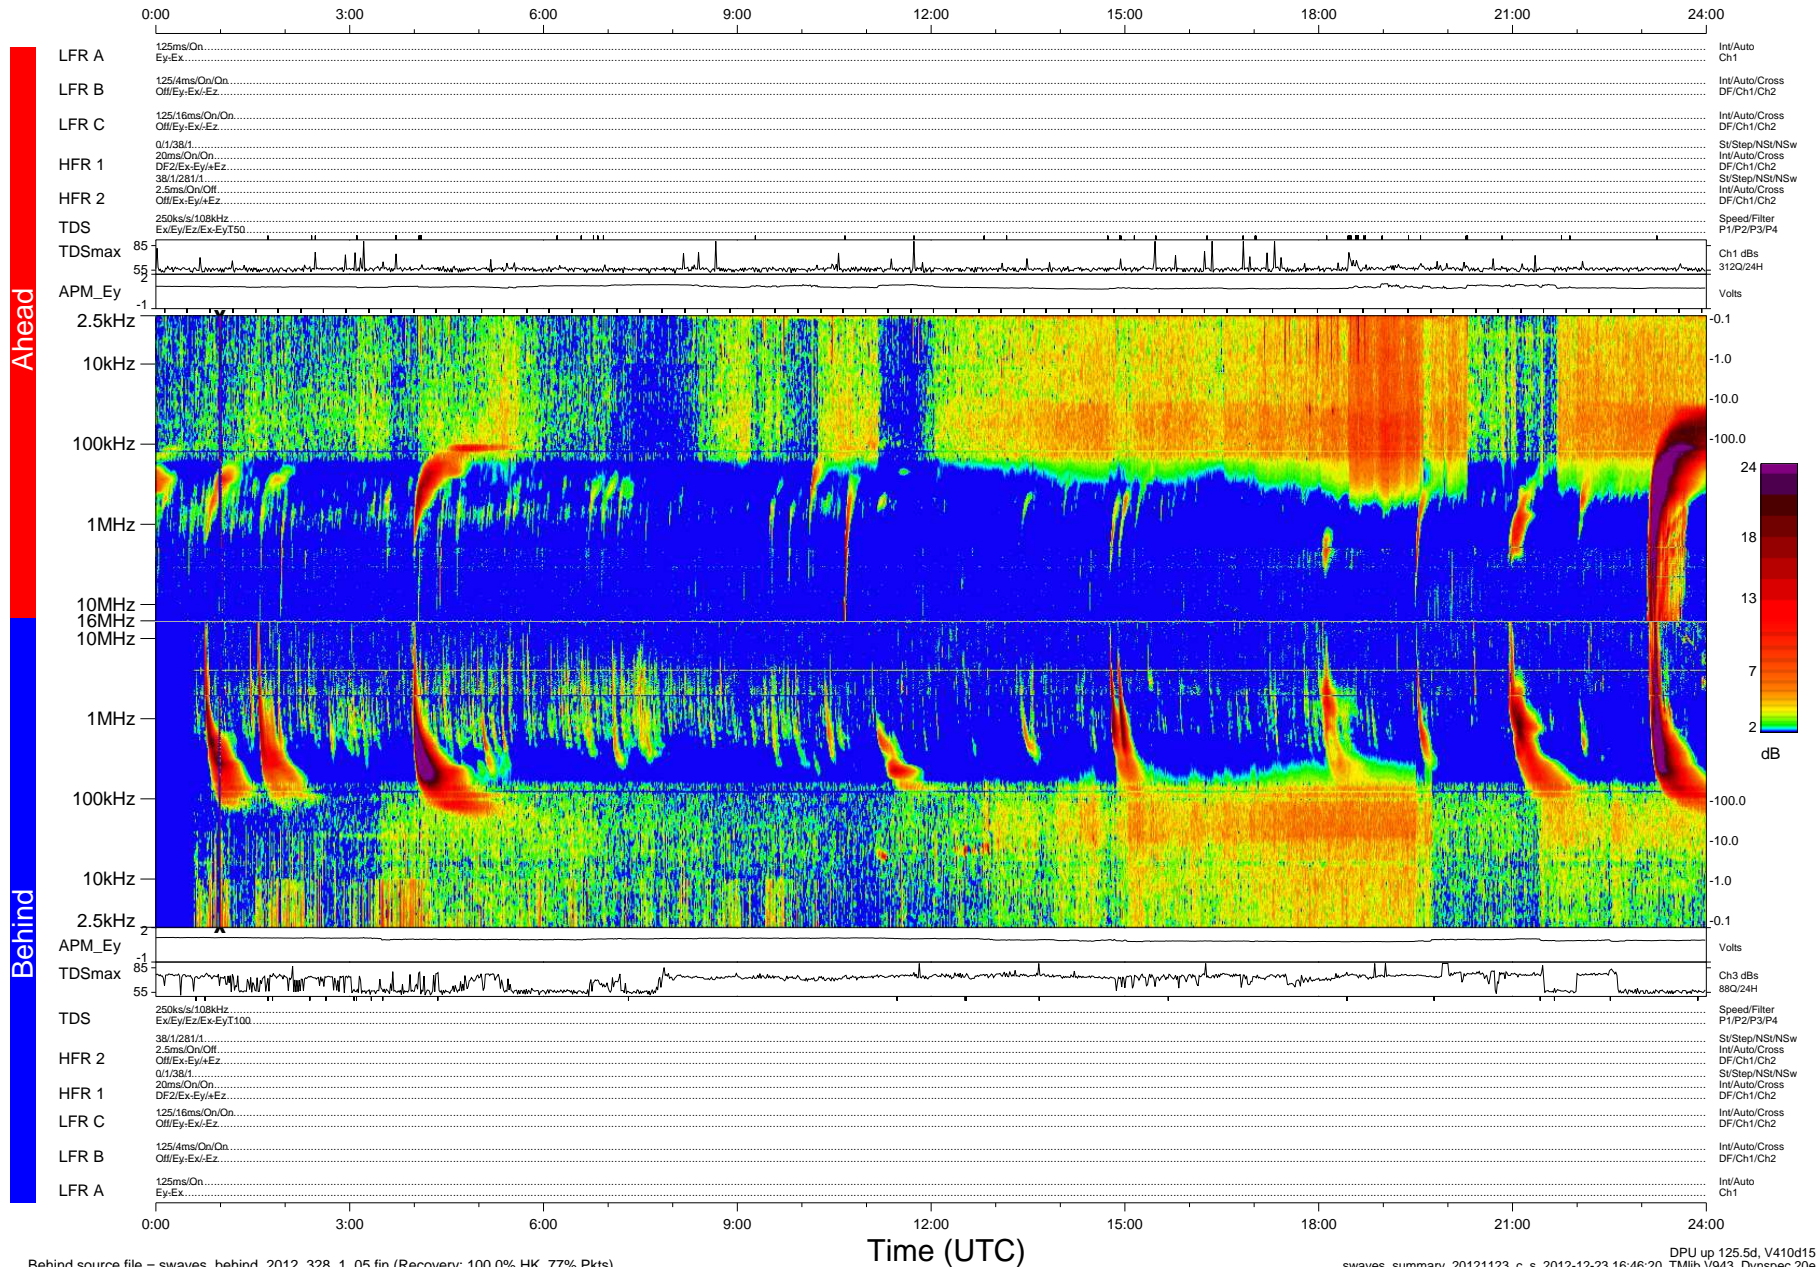

STEREO/WAVES Daily Summary - 23-Nov-2012 (DOY 328)

Ahead source file = swaves_ahead_2012_328_1_05.fin (Recovery:100.0% HK, 112% Pkts)

DPU up 39.4d, V412d16

Behind source file = swaves_behind_2012_328_1_05.fin (Recovery: 100.0% HK, 77% Pkts)

DPU up 125.5d, V410d15
swaves_summary_20121123_c_s 2012-12-23 16:46:20, TLib V943, Dynspec 20e