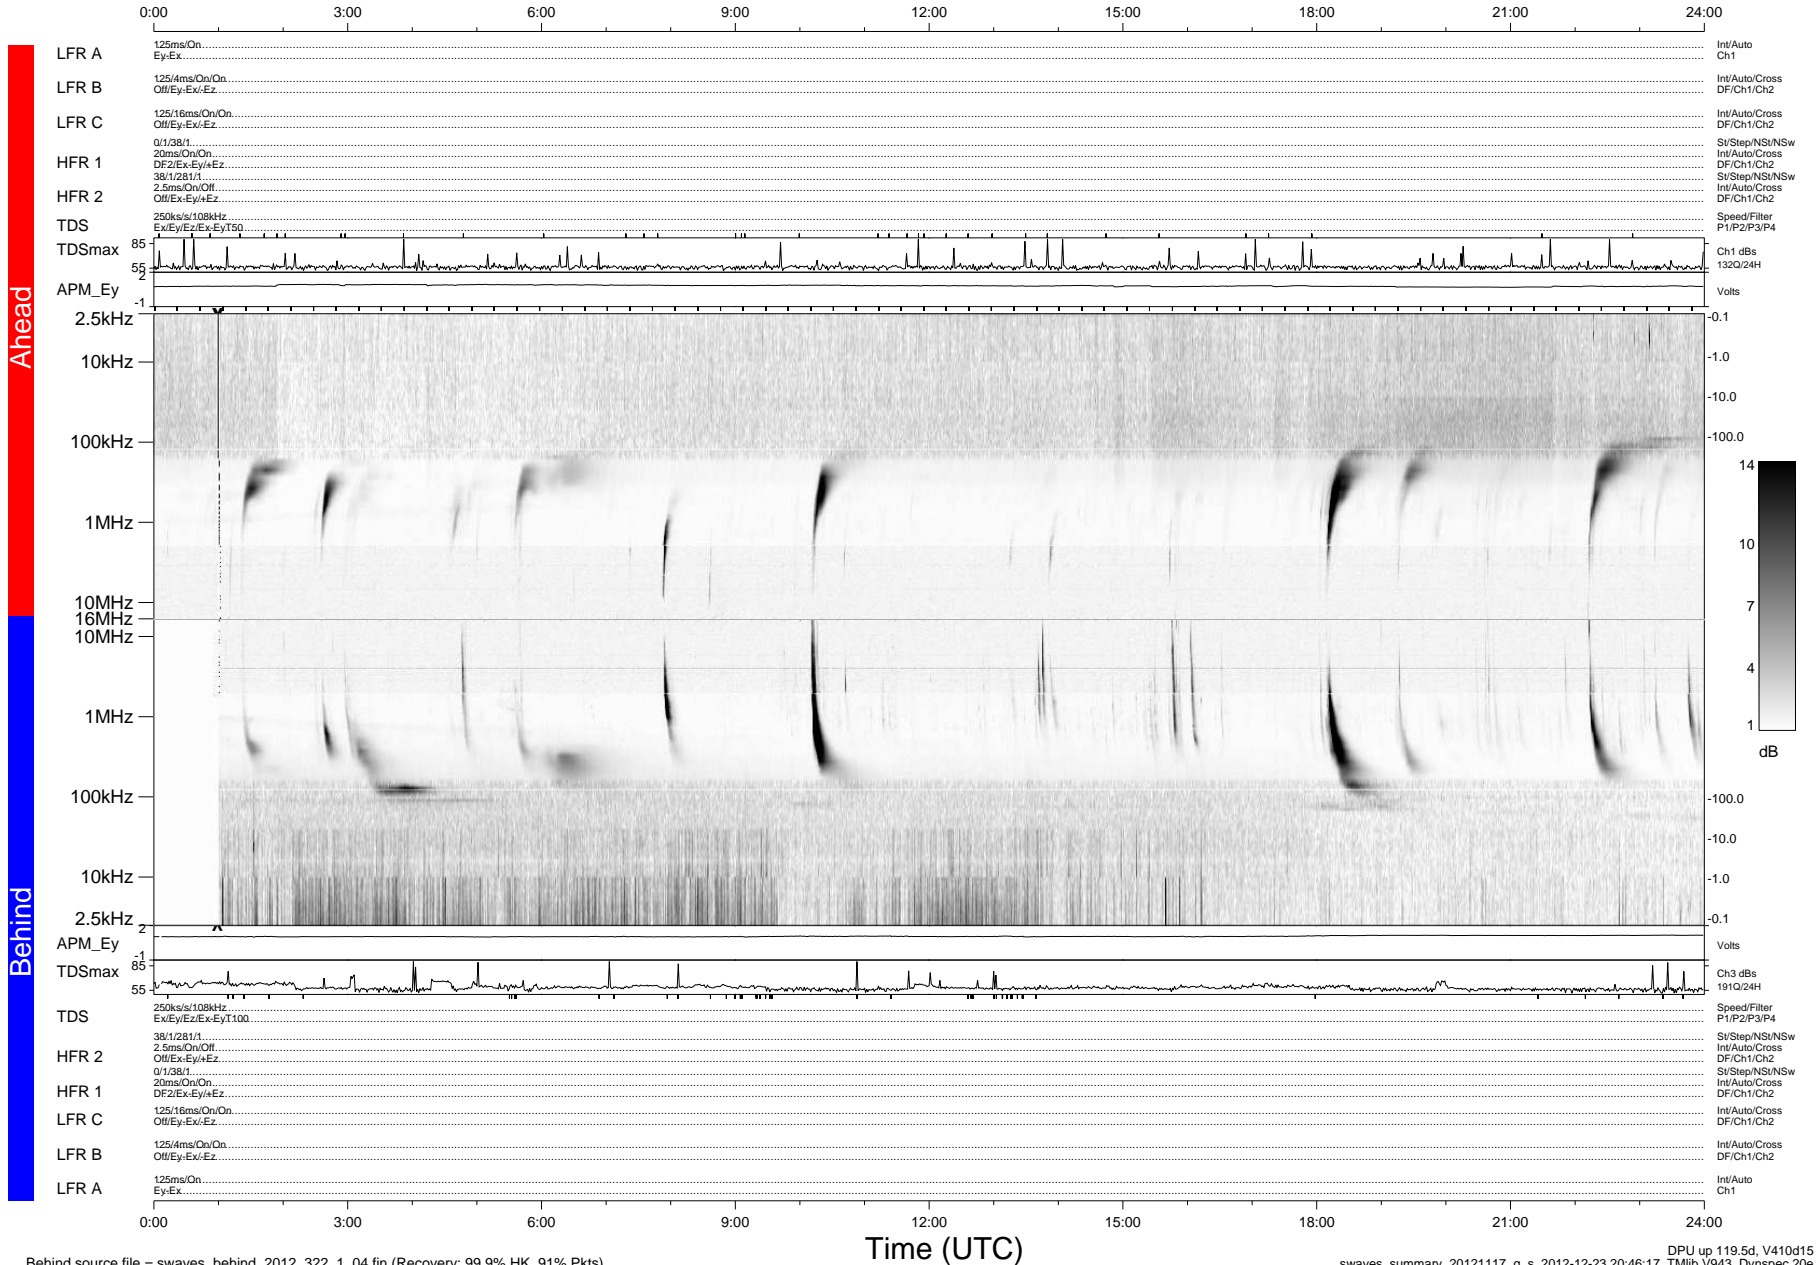

STEREO/WAVES Daily Summary - 17-Nov-2012 (DOY 322)

Ahead source file = swaves_ahead_2012_322_1_05.fin (Recovery:100.0% HK, 85% Pkts)

DPU up 33.4d, V412d16

Behind source file = swaves_behind_2012_322_1_04.fin (Recovery: 99.9% HK, 91% Pkts)

DPU up 119.5d, V410d15
swaves_summary_20121117_g_s 2012-12-23 20:46:17, TMIb V943, Dynspec 20e